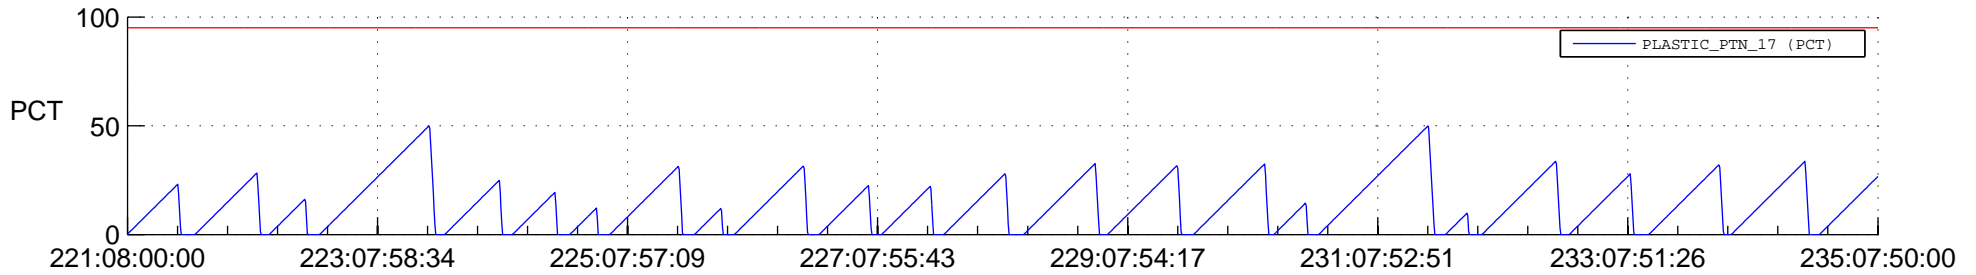

STEREO AHEAD SSR PCT Full Prediction

SWAVES_Percent_Full_Prediction

IMPACT_Percent_Full_Prediction

PLASTIC_Percent_Full_Prediction

Spacecraft_DownLink_Rate