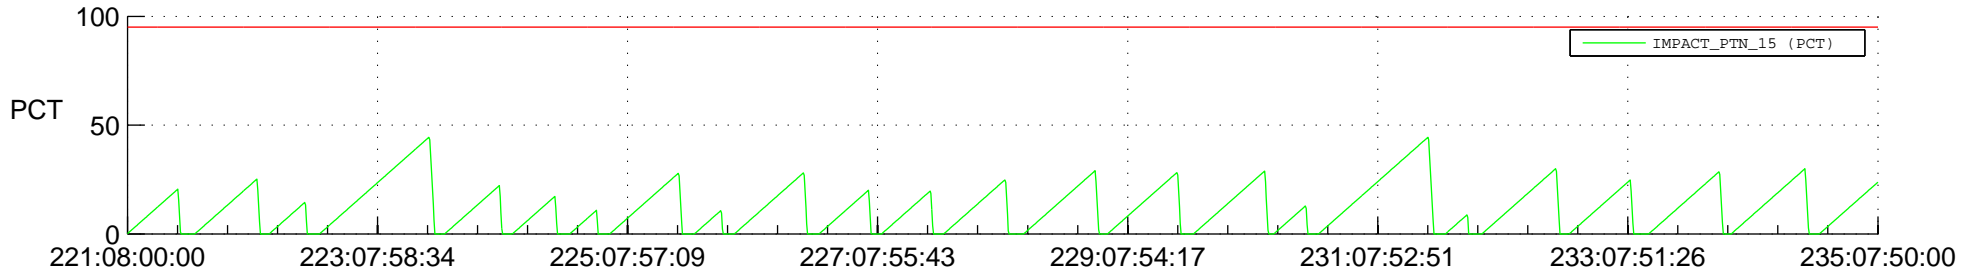

STEREO AHEAD SSR PCT Full Prediction

SWAVES_Percent_Full_Prediction

IMPACT_Percent_Full_Prediction

PLASTIC_Percent_Full_Prediction

Spacecraft_DownLink_Rate