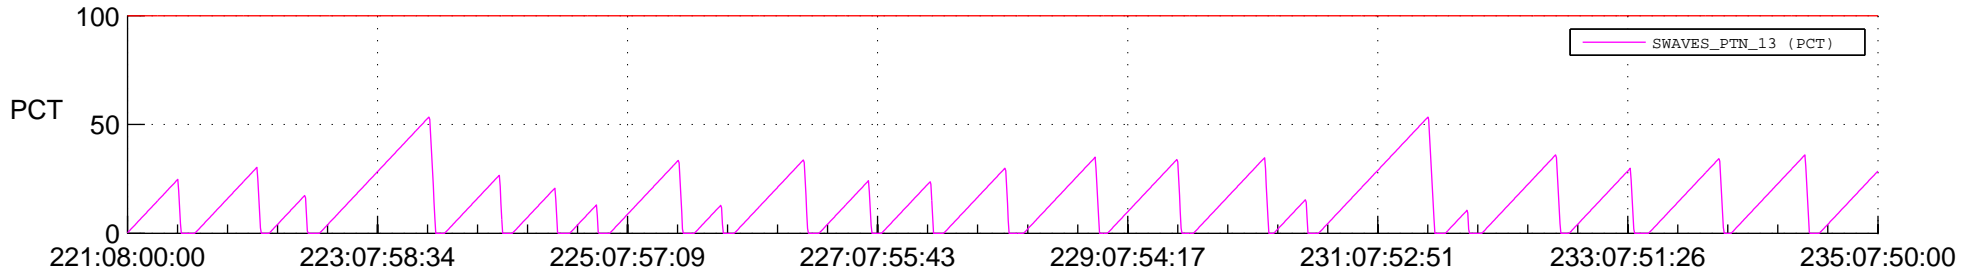

STEREO AHEAD SSR PCT Full Prediction

SWAVES_Percent_Full_Prediction

IMPACT_Percent_Full_Prediction

PLASTIC_Percent_Full_Prediction

Spacecraft_DownLink_Rate