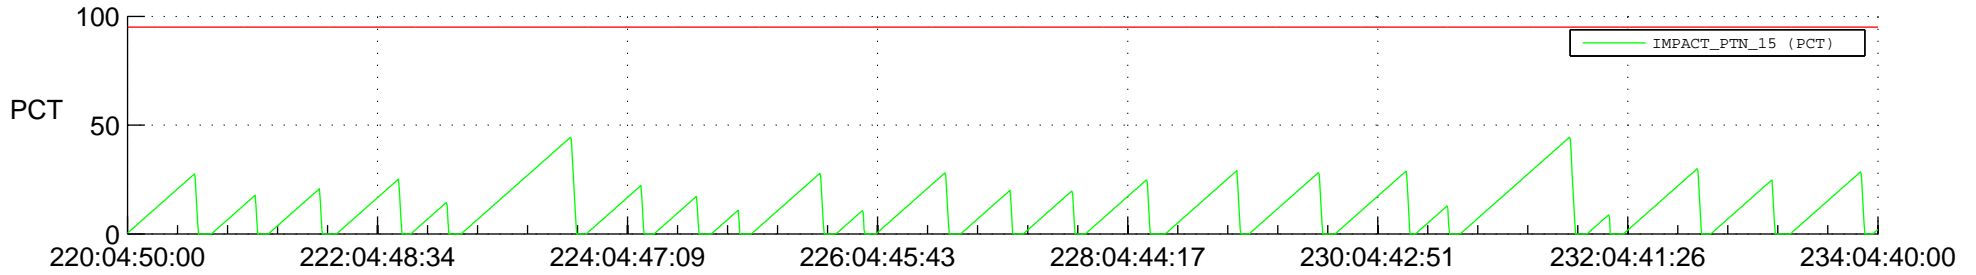

IMPACT_Percent_Full_Prediction