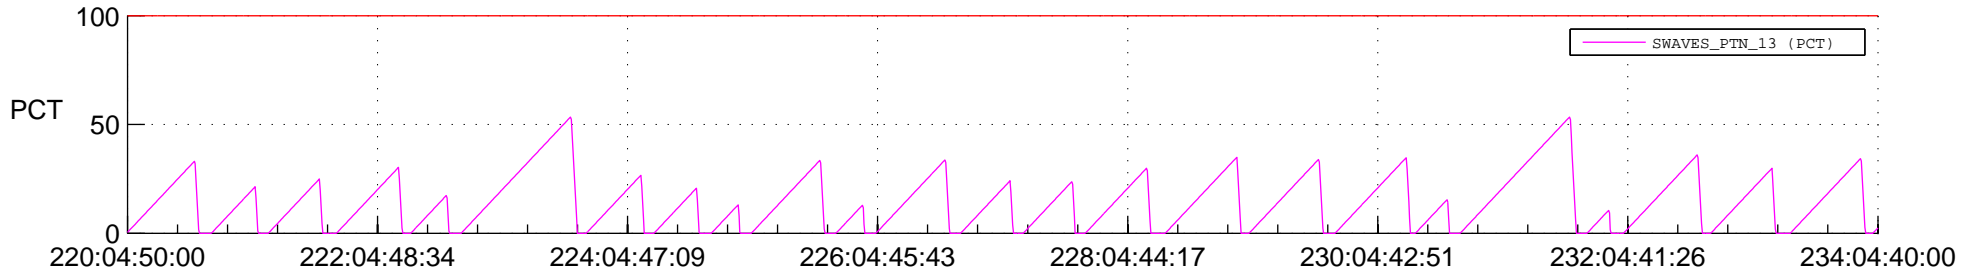

## SWAVES\_Percent\_Full\_Prediction

## Spacecraft\_DownLink\_Rate

Ground Time (2022:220:04:50:00.000 -2022:234:04:40:00.000)