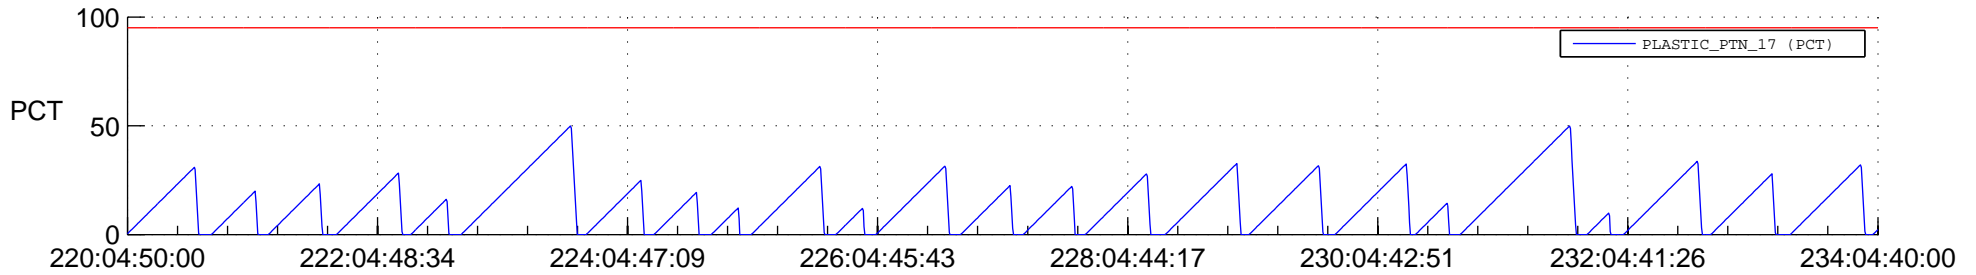

## SWAVES\_Percent\_Full\_Prediction

## Spacecraft\_DownLink\_Rate

Ground Time (2022:220:04:50:00.000 -2022:234:04:40:00.000)