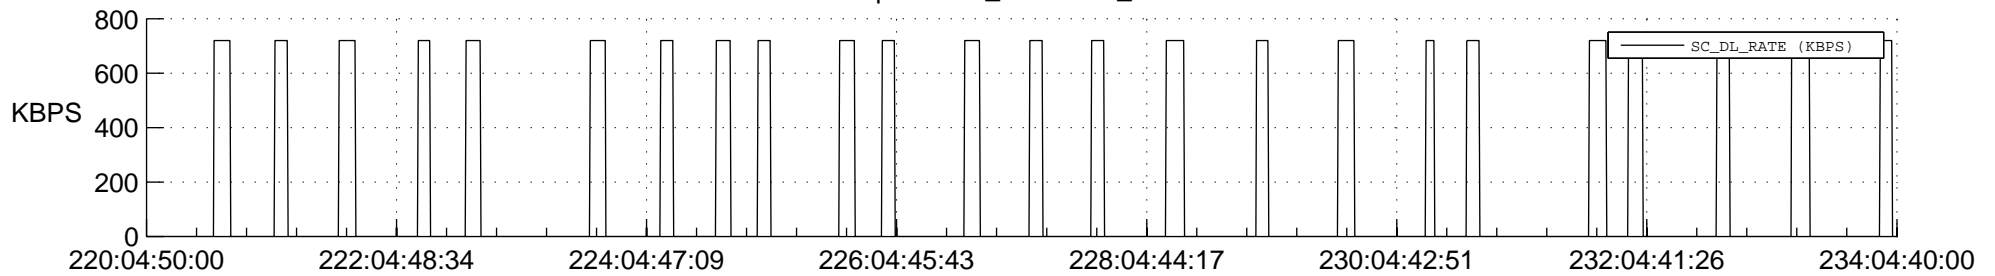

## Spacecraft\_DownLink\_Rate

Ground Time (2022:220:04:50:00.000 -2022:234:04:40:00.000)