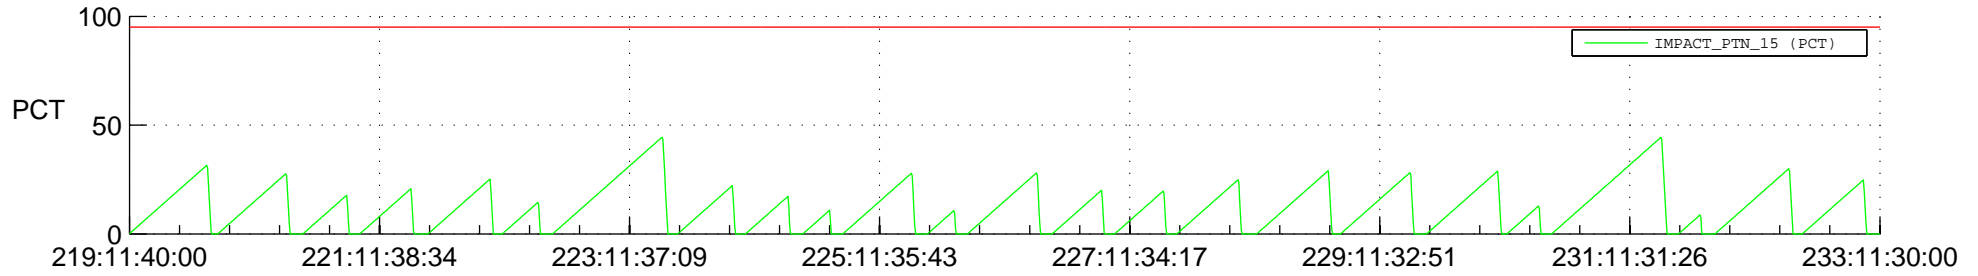

STEREO AHEAD SSR PCT Full Prediction

SWAVES_Percent_Full_Prediction

IMPACT_Percent_Full_Prediction

PLASTIC_Percent_Full_Prediction

Spacecraft_DownLink_Rate

Ground Time (2022:219:11:40:00.000 -2022:233:11:30:00.000)