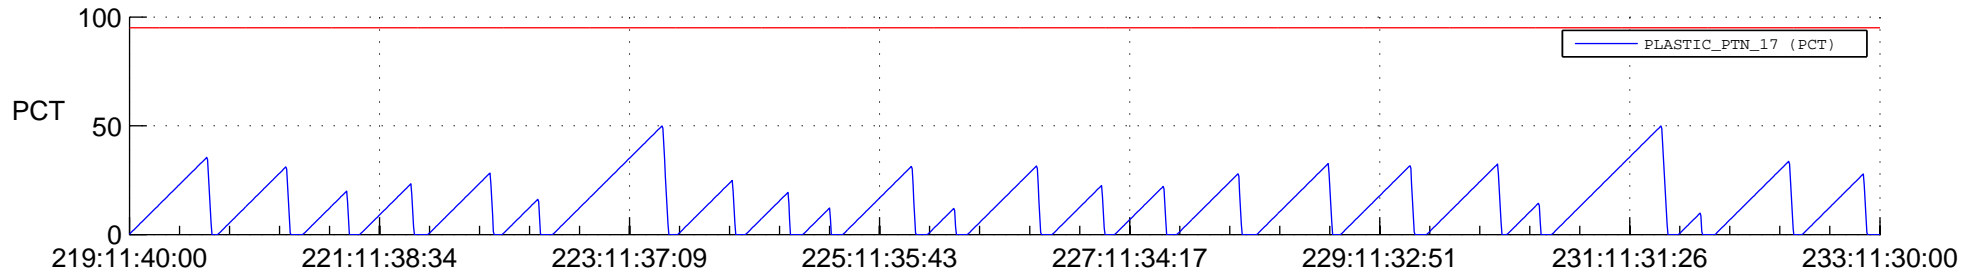

STEREO AHEAD SSR PCT Full Prediction

SWAVES_Percent_Full_Prediction

IMPACT_Percent_Full_Prediction

PLASTIC_Percent_Full_Prediction

Spacecraft_DownLink_Rate

Ground Time (2022:219:11:40:00.000 -2022:233:11:30:00.000)