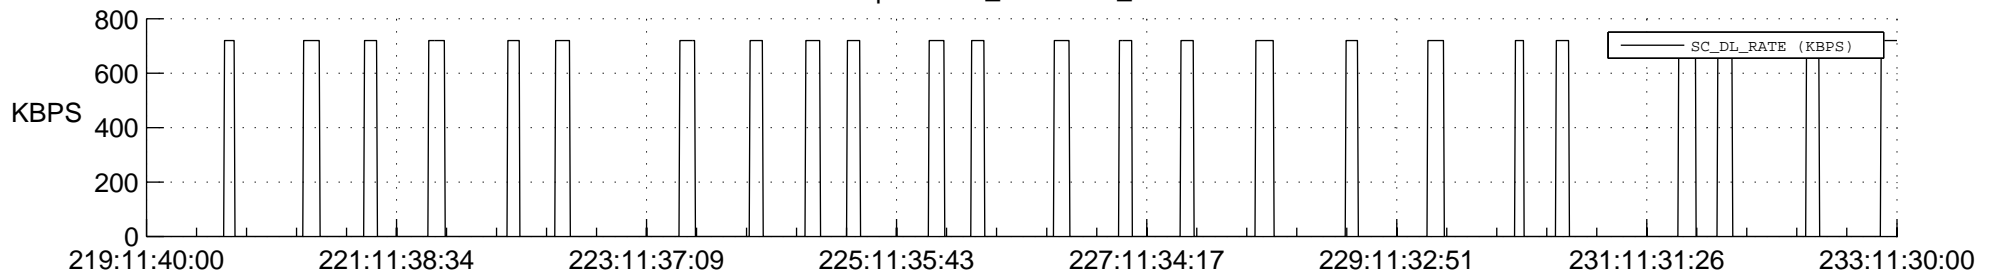

STEREO AHEAD SSR PCT Full Prediction

SWAVES_Percent_Full_Prediction

IMPACT_Percent_Full_Prediction

PLASTIC_Percent_Full_Prediction

Spacecraft_DownLink_Rate

Ground Time (2022:219:11:40:00.000 -2022:233:11:30:00.000)