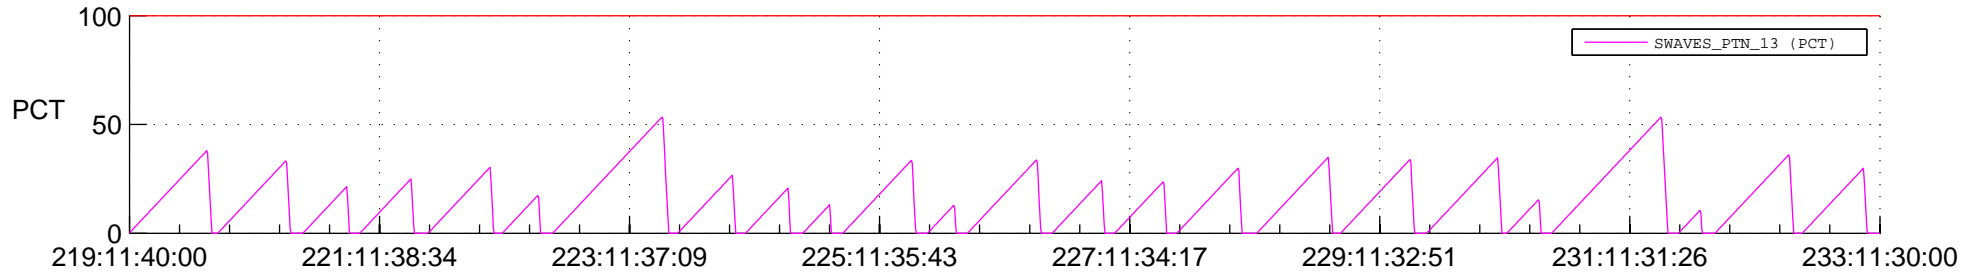

STEREO AHEAD SSR PCT Full Prediction

SWAVES_Percent_Full_Prediction

IMPACT_Percent_Full_Prediction

PLASTIC_Percent_Full_Prediction

Spacecraft_DownLink_Rate

Ground Time (2022:219:11:40:00.000 -2022:233:11:30:00.000)