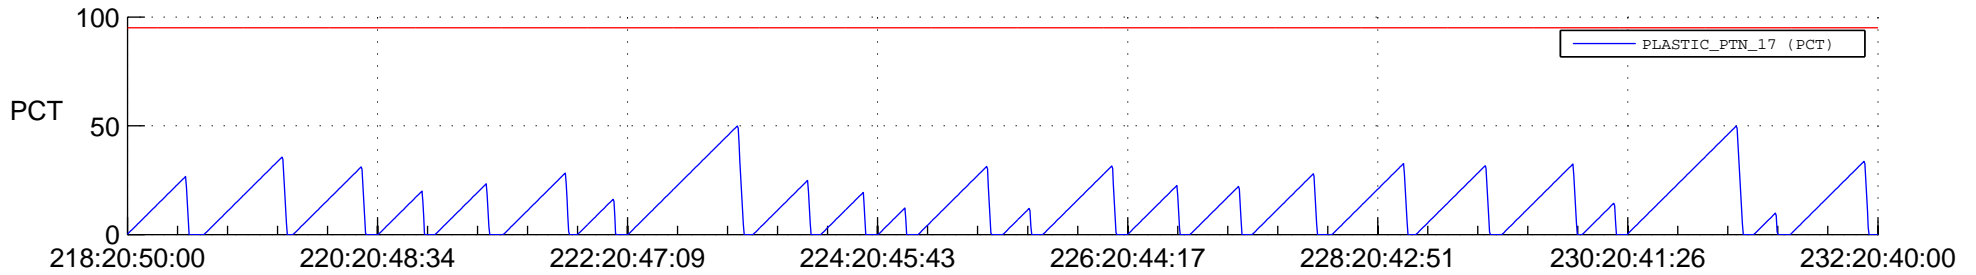

STEREO AHEAD SSR PCT Full Prediction

SWAVES_Percent_Full_Prediction

IMPACT_Percent_Full_Prediction

PLASTIC_Percent_Full_Prediction

Spacecraft_DownLink_Rate

Ground Time (2022:218:20:50:00.000 -2022:232:20:40:00.000)