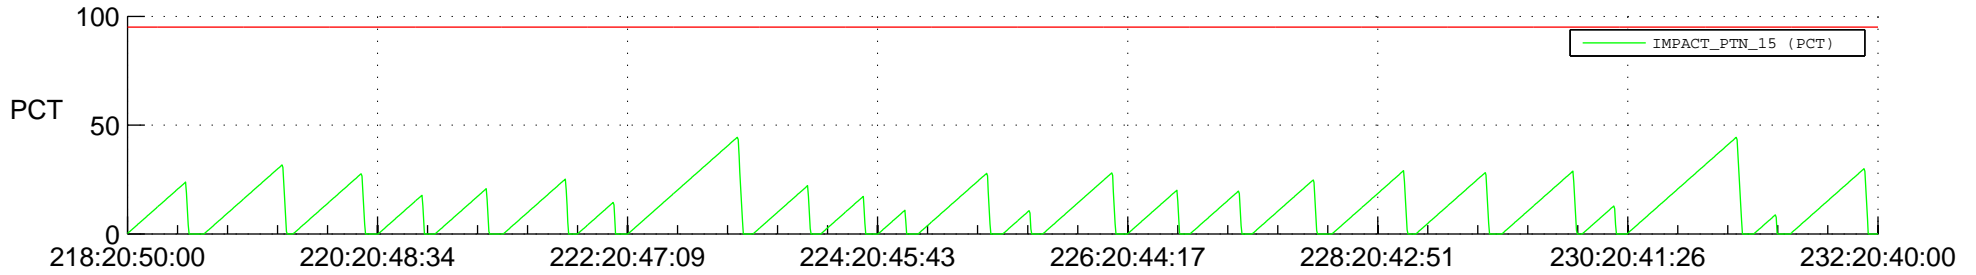

STEREO AHEAD SSR PCT Full Prediction

SWAVES_Percent_Full_Prediction

IMPACT_Percent_Full_Prediction

PLASTIC_Percent_Full_Prediction

Spacecraft_DownLink_Rate

Ground Time (2022:218:20:50:00.000 -2022:232:20:40:00.000)