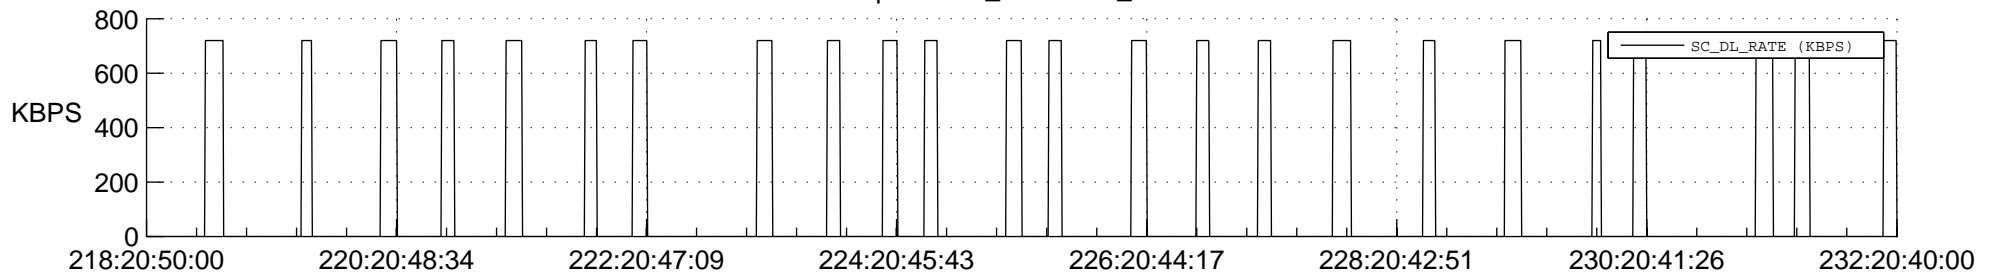

STEREO AHEAD SSR PCT Full Prediction

SWAVES_Percent_Full_Prediction

IMPACT_Percent_Full_Prediction

PLASTIC_Percent_Full_Prediction

Spacecraft_DownLink_Rate

Ground Time (2022:218:20:50:00.000 -2022:232:20:40:00.000)