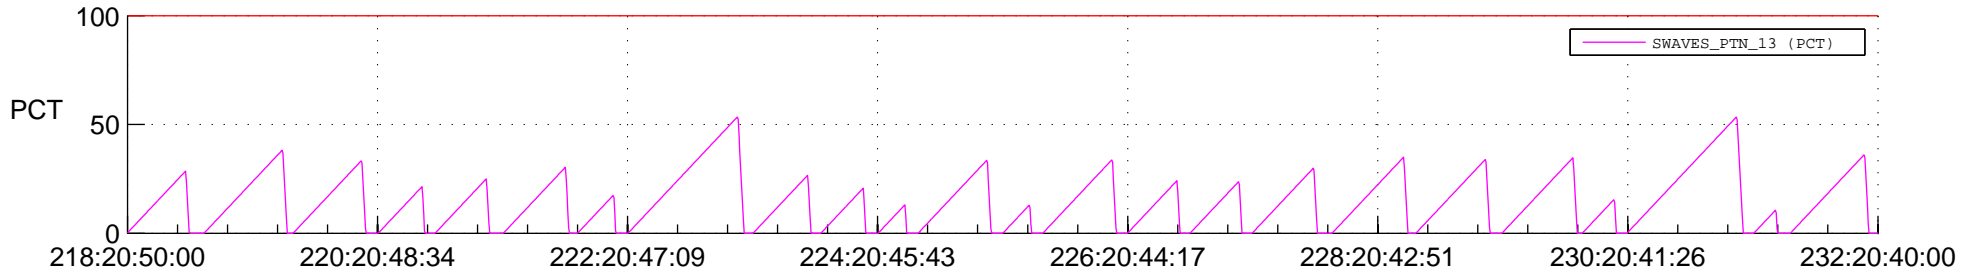

STEREO AHEAD SSR PCT Full Prediction

SWAVES_Percent_Full_Prediction

IMPACT_Percent_Full_Prediction

PLASTIC_Percent_Full_Prediction

Spacecraft_DownLink_Rate

Ground Time (2022:218:20:50:00.000 -2022:232:20:40:00.000)