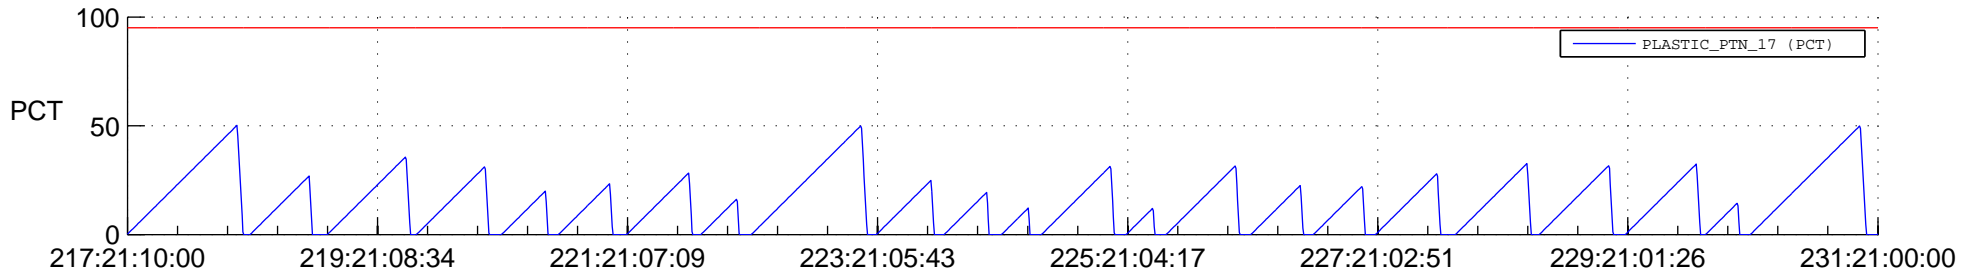

PLASTIC_Percent_Full_Prediction