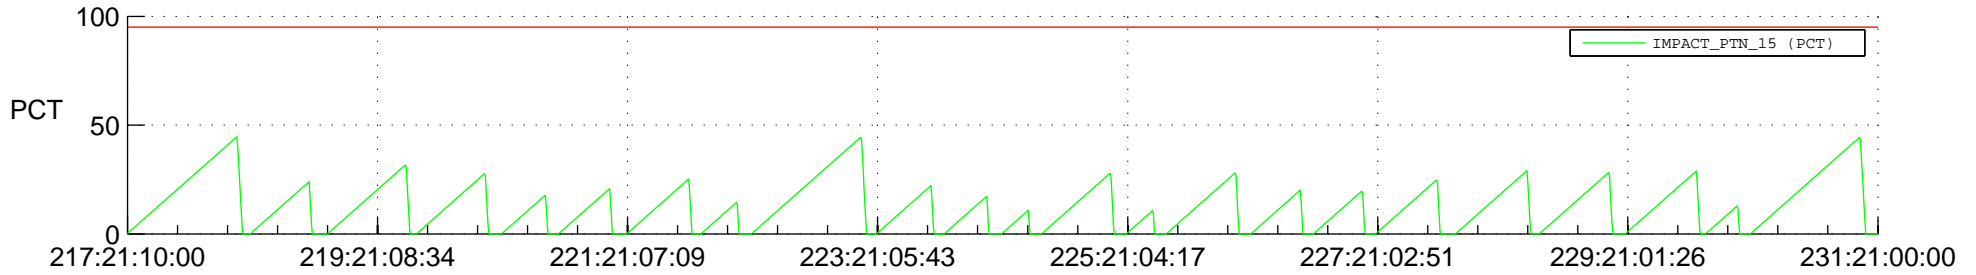

IMPACT_Percent_Full_Prediction