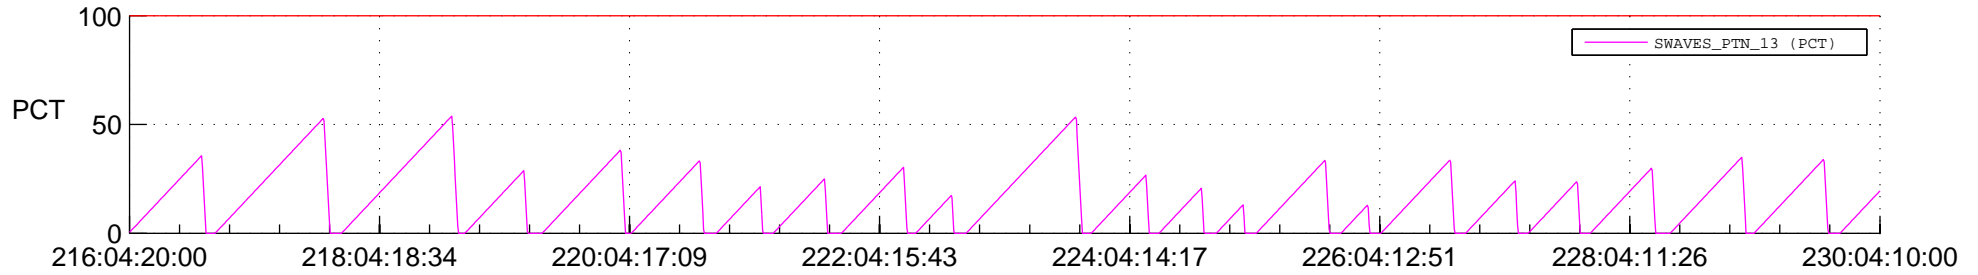

STEREO AHEAD SSR PCT Full Prediction

SWAVES_Percent_Full_Prediction

IMPACT_Percent_Full_Prediction

PLASTIC_Percent_Full_Prediction

Spacecraft_DownLink_Rate

Ground Time (2022:216:04:20:00.000 -2022:230:04:10:00.000)