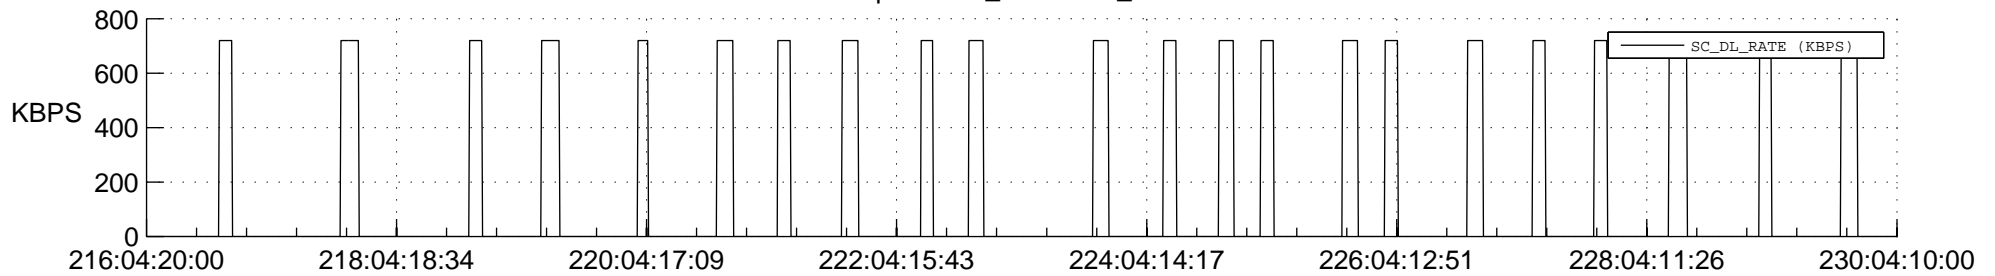

STEREO AHEAD SSR PCT Full Prediction

SWAVES_Percent_Full_Prediction

IMPACT_Percent_Full_Prediction

PLASTIC_Percent_Full_Prediction

Spacecraft_DownLink_Rate

Ground Time (2022:216:04:20:00.000 -2022:230:04:10:00.000)