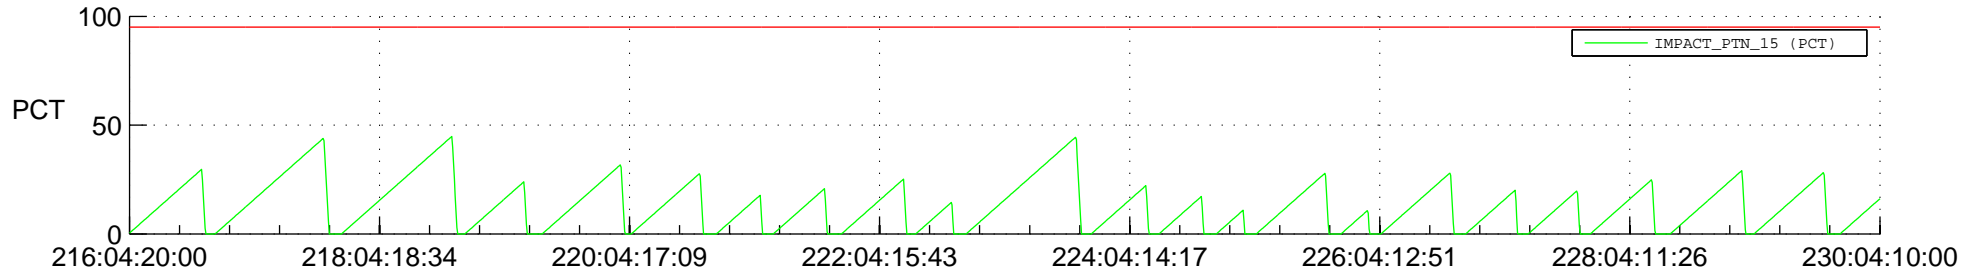

STEREO AHEAD SSR PCT Full Prediction

SWAVES_Percent_Full_Prediction

IMPACT_Percent_Full_Prediction

PLASTIC_Percent_Full_Prediction

Spacecraft_DownLink_Rate

Ground Time (2022:216:04:20:00.000 -2022:230:04:10:00.000)