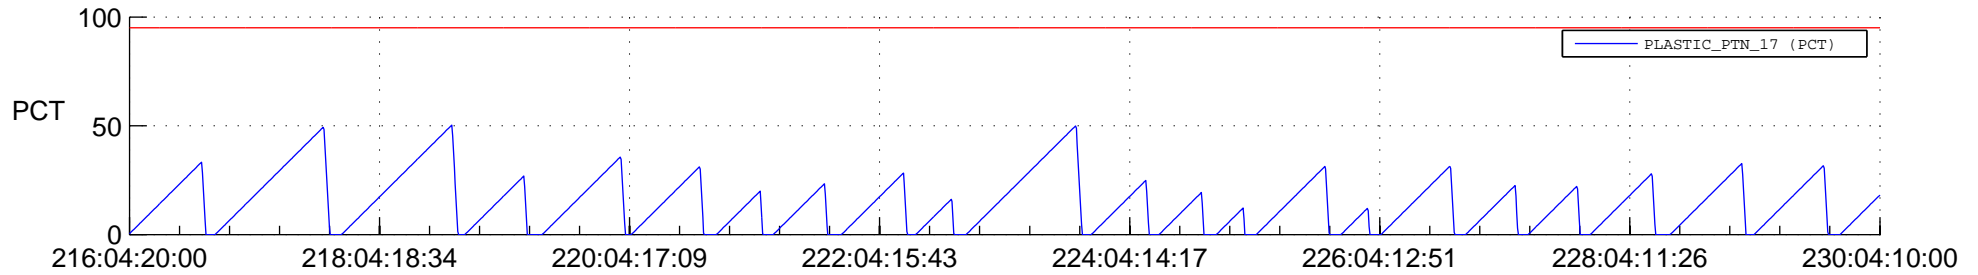

STEREO AHEAD SSR PCT Full Prediction

SWAVES_Percent_Full_Prediction

IMPACT_Percent_Full_Prediction

PLASTIC_Percent_Full_Prediction

Spacecraft_DownLink_Rate

Ground Time (2022:216:04:20:00.000 -2022:230:04:10:00.000)