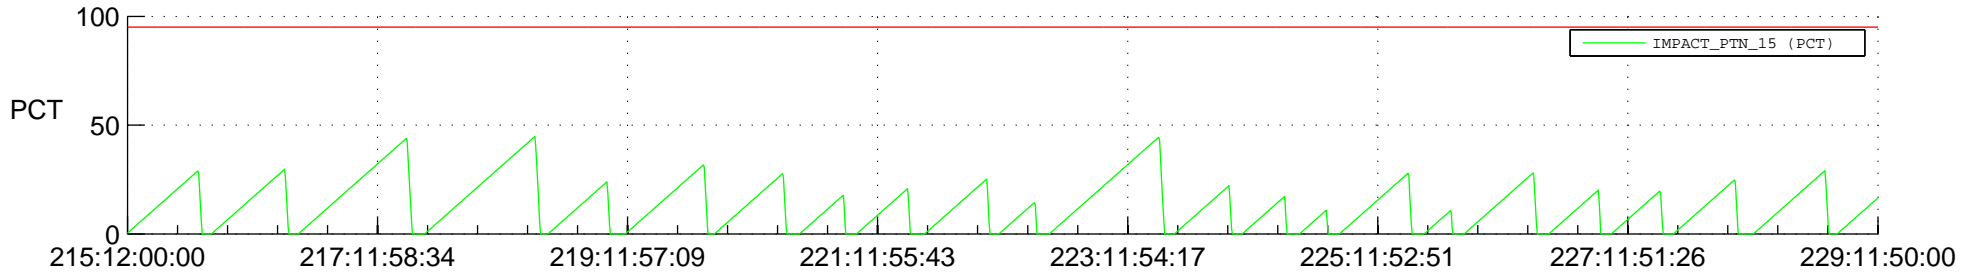

STEREO AHEAD SSR PCT Full Prediction

SWAVES_Percent_Full_Prediction

IMPACT_Percent_Full_Prediction

PLASTIC_Percent_Full_Prediction

Spacecraft_DownLink_Rate