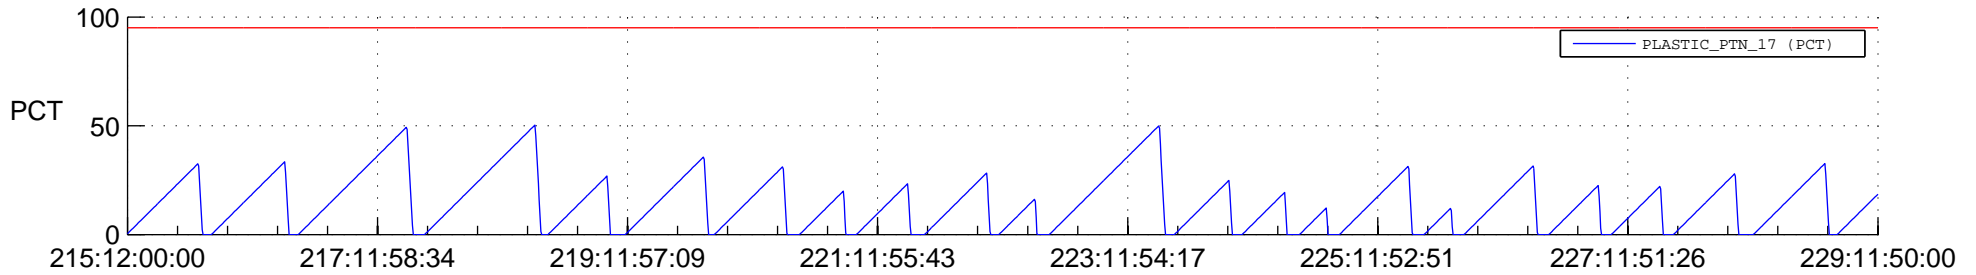

STEREO AHEAD SSR PCT Full Prediction

SWAVES_Percent_Full_Prediction

IMPACT_Percent_Full_Prediction

PLASTIC_Percent_Full_Prediction

Spacecraft_DownLink_Rate