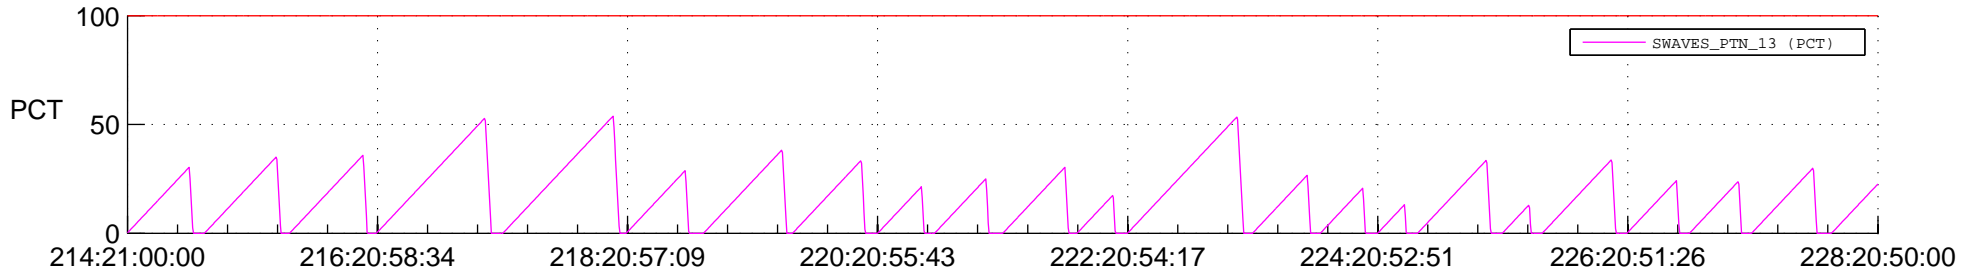

STEREO AHEAD SSR PCT Full Prediction

SWAVES_Percent_Full_Prediction

IMPACT_Percent_Full_Prediction

PLASTIC_Percent_Full_Prediction

Spacecraft_DownLink_Rate