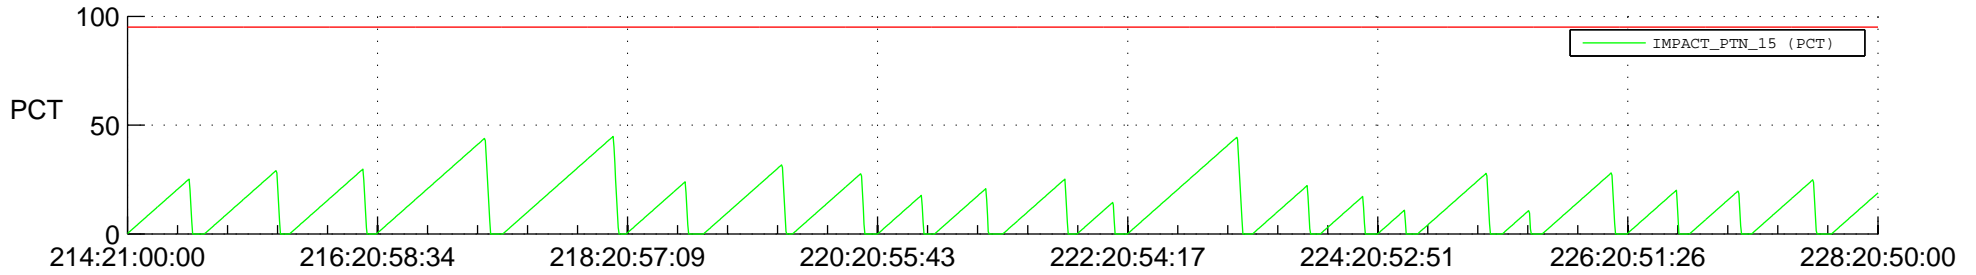

STEREO AHEAD SSR PCT Full Prediction

SWAVES_Percent_Full_Prediction

IMPACT_Percent_Full_Prediction

PLASTIC_Percent_Full_Prediction

Spacecraft_DownLink_Rate