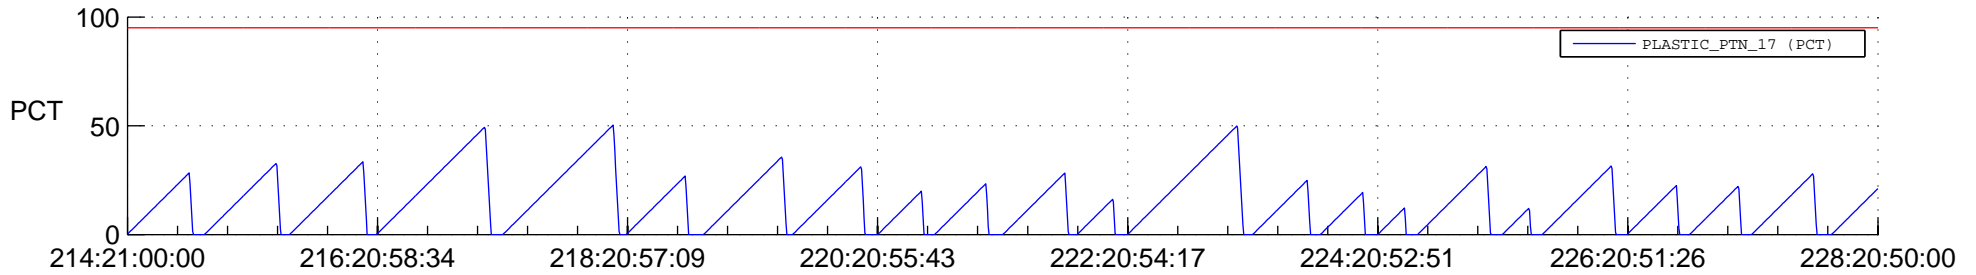

STEREO AHEAD SSR PCT Full Prediction

SWAVES_Percent_Full_Prediction

IMPACT_Percent_Full_Prediction

PLASTIC_Percent_Full_Prediction

Spacecraft_DownLink_Rate