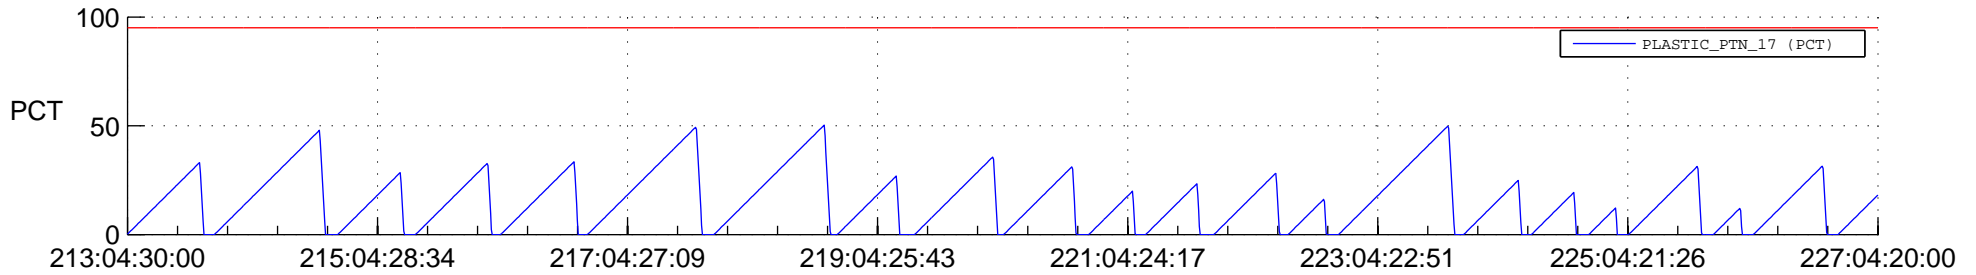

# STEREO AHEAD SSR PCT Full Prediction

## SWAVES\_Percent\_Full\_Prediction

## Spacecraft\_DownLink\_Rate

Ground Time (2022:213:04:30:00.000 -2022:227:04:20:00.000)