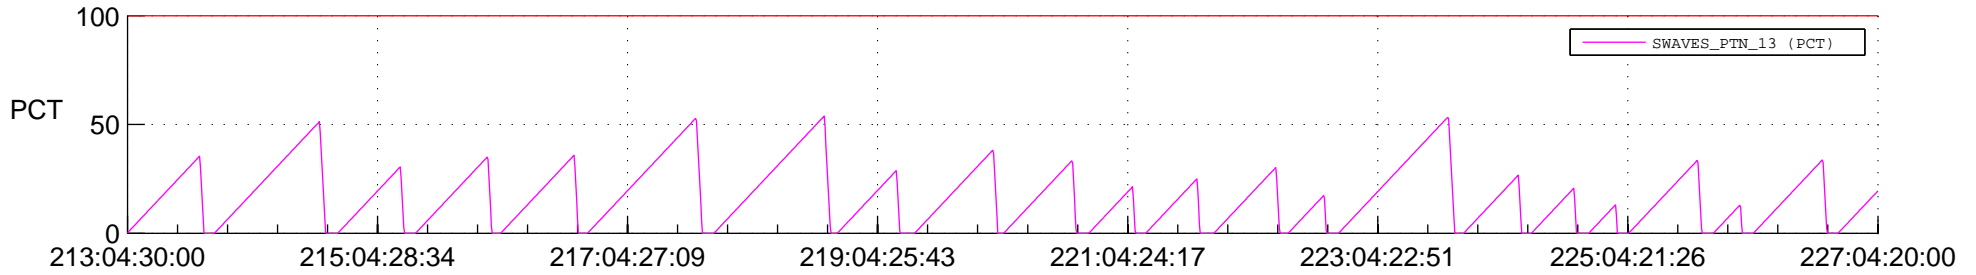

## SWAVES\_Percent\_Full\_Prediction

## Spacecraft\_DownLink\_Rate

Ground Time (2022:213:04:30:00.000 -2022:227:04:20:00.000)