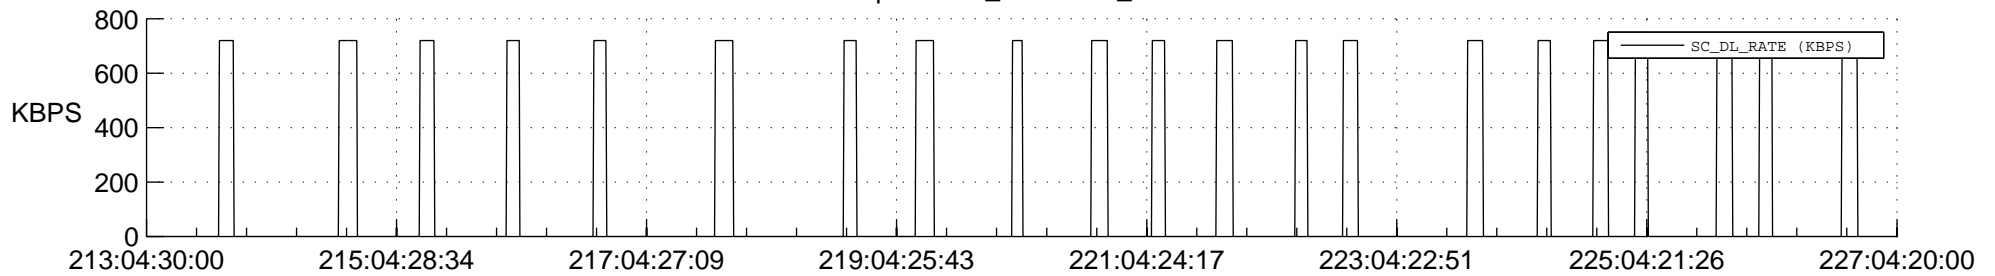

## Spacecraft\_DownLink\_Rate

Ground Time (2022:213:04:30:00.000 -2022:227:04:20:00.000)