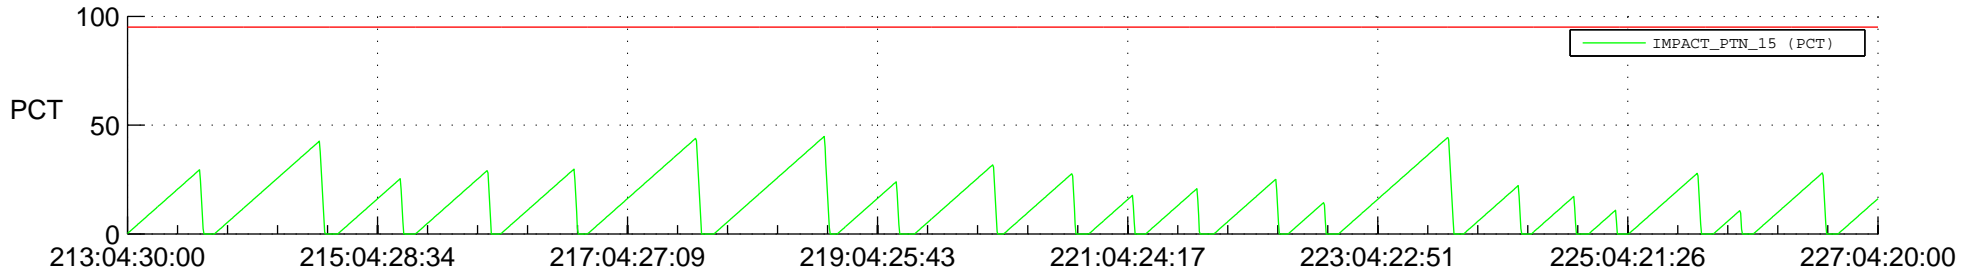

IMPACT_Percent_Full_Prediction