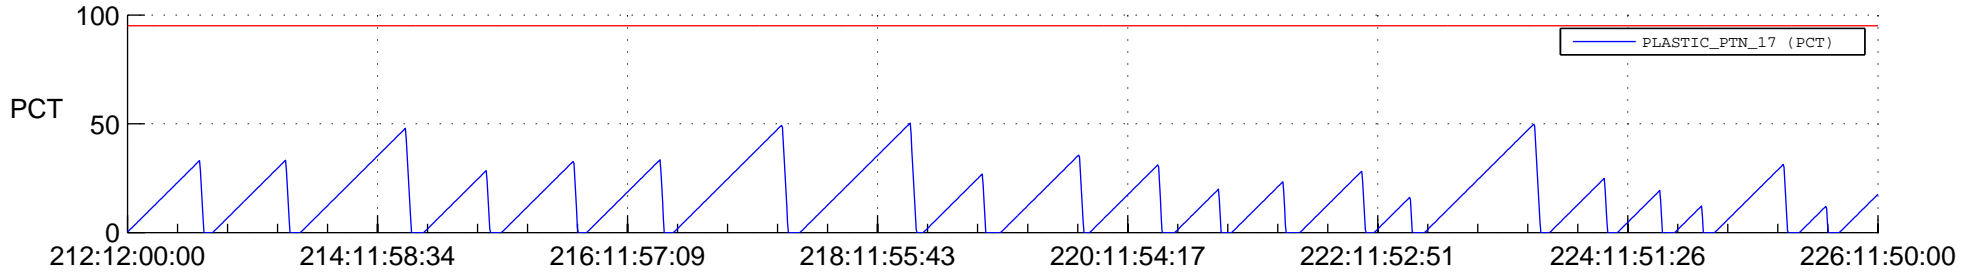

STEREO AHEAD SSR PCT Full Prediction

SWAVES_Percent_Full_Prediction

IMPACT_Percent_Full_Prediction

PLASTIC_Percent_Full_Prediction

Spacecraft_DownLink_Rate