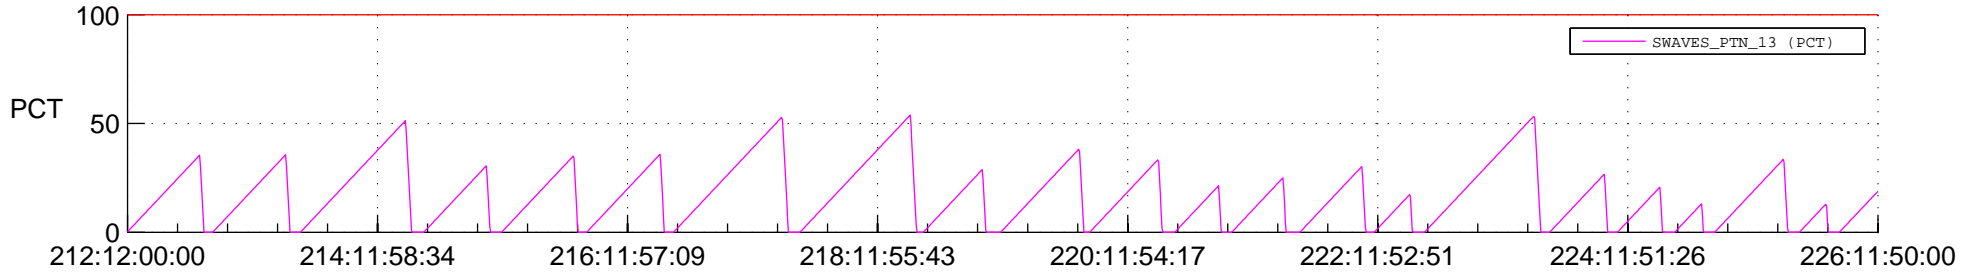

STEREO AHEAD SSR PCT Full Prediction

SWAVES_Percent_Full_Prediction

IMPACT_Percent_Full_Prediction

PLASTIC_Percent_Full_Prediction

Spacecraft_DownLink_Rate