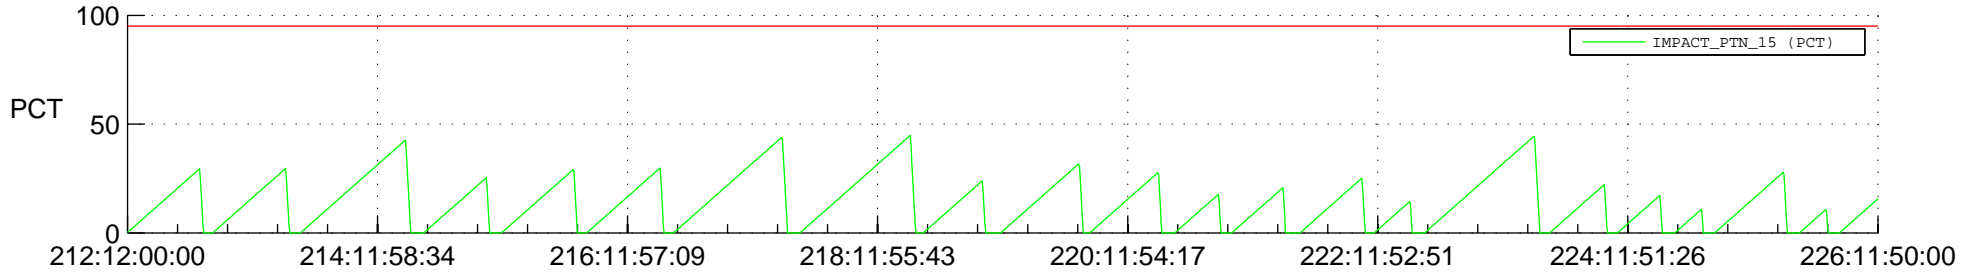

STEREO AHEAD SSR PCT Full Prediction

SWAVES_Percent_Full_Prediction

IMPACT_Percent_Full_Prediction

PLASTIC_Percent_Full_Prediction

Spacecraft_DownLink_Rate