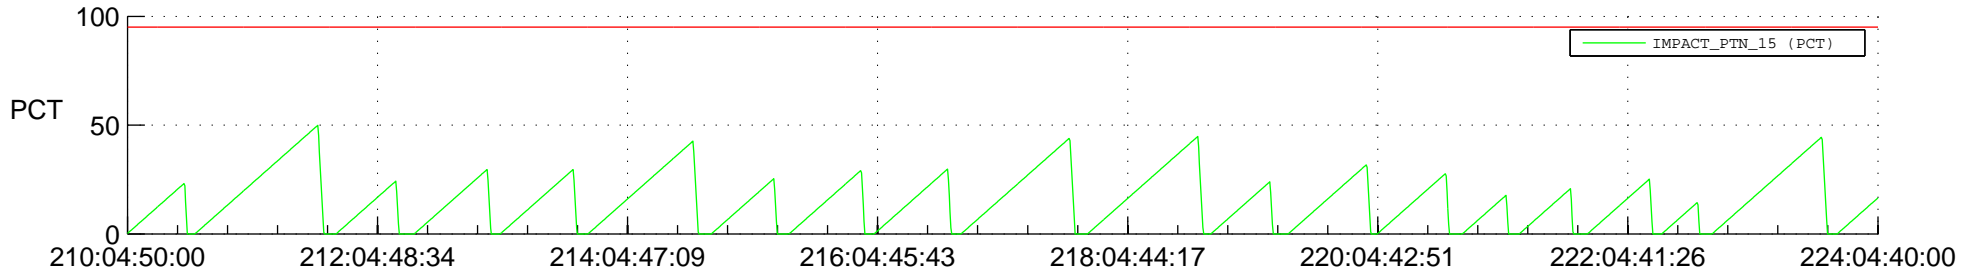

STEREO AHEAD SSR PCT Full Prediction

SWAVES_Percent_Full_Prediction

IMPACT_Percent_Full_Prediction

PLASTIC_Percent_Full_Prediction

Spacecraft_DownLink_Rate