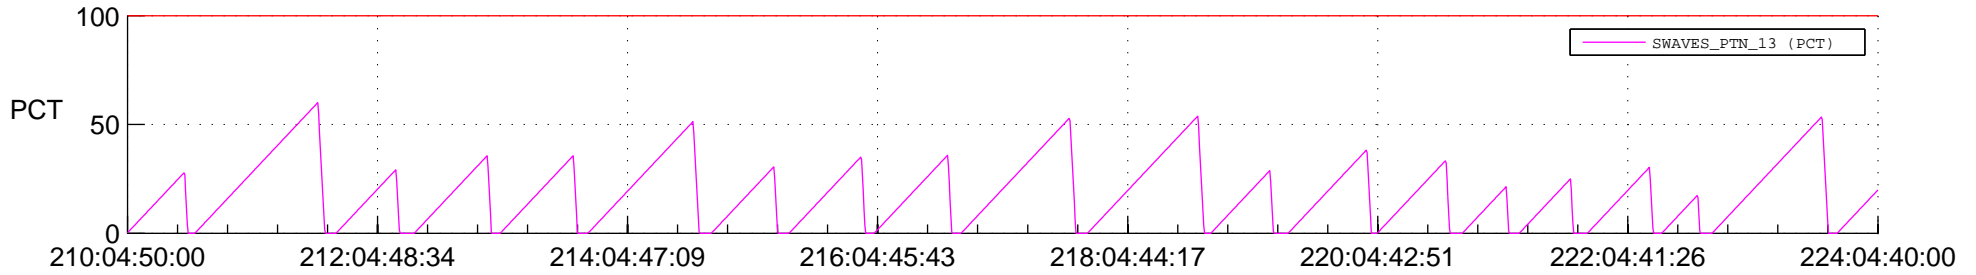

STEREO AHEAD SSR PCT Full Prediction

SWAVES_Percent_Full_Prediction

IMPACT_Percent_Full_Prediction

PLASTIC_Percent_Full_Prediction

Spacecraft_DownLink_Rate