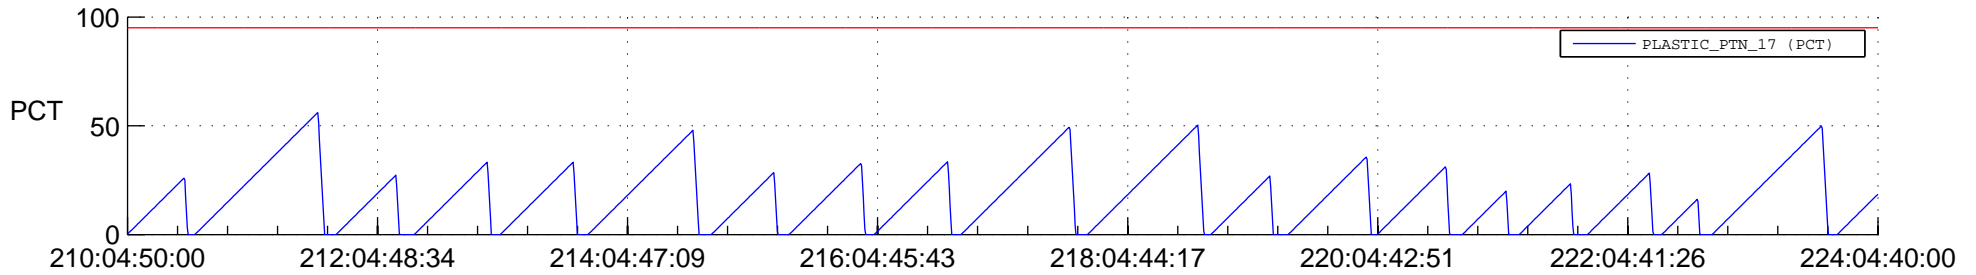

STEREO AHEAD SSR PCT Full Prediction

SWAVES_Percent_Full_Prediction

IMPACT_Percent_Full_Prediction

PLASTIC_Percent_Full_Prediction

Spacecraft_DownLink_Rate