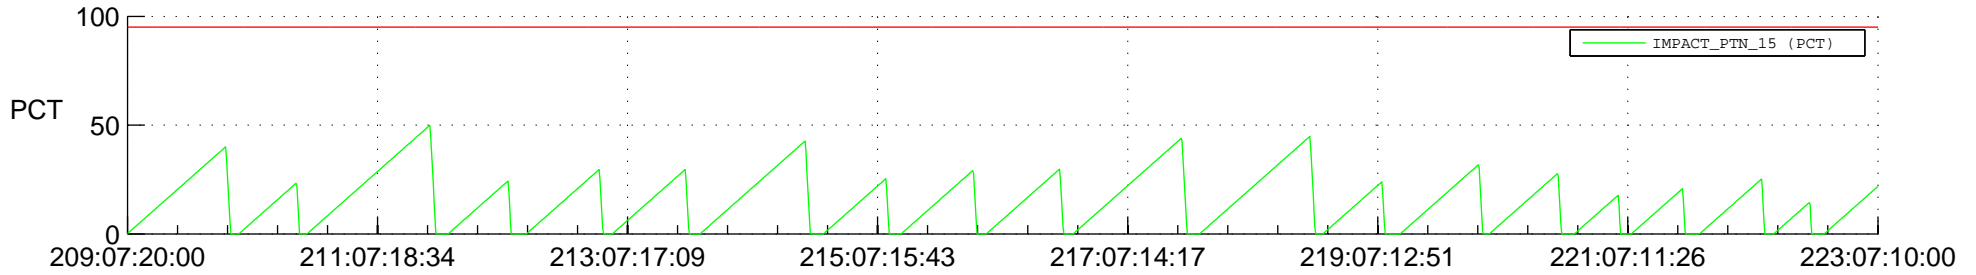

STEREO AHEAD SSR PCT Full Prediction

SWAVES_Percent_Full_Prediction

IMPACT_Percent_Full_Prediction

PLASTIC_Percent_Full_Prediction

Spacecraft_DownLink_Rate