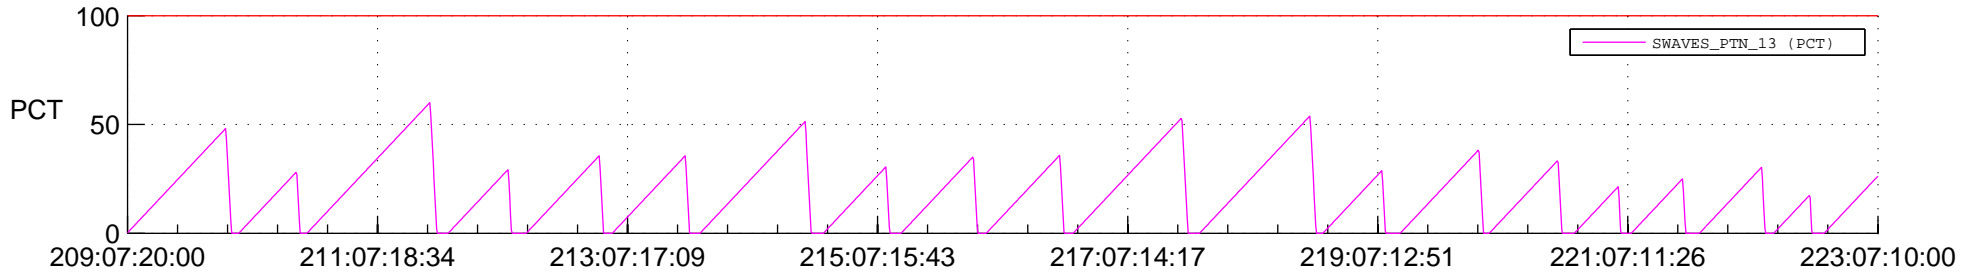

STEREO AHEAD SSR PCT Full Prediction

SWAVES_Percent_Full_Prediction

IMPACT_Percent_Full_Prediction

PLASTIC_Percent_Full_Prediction

Spacecraft_DownLink_Rate