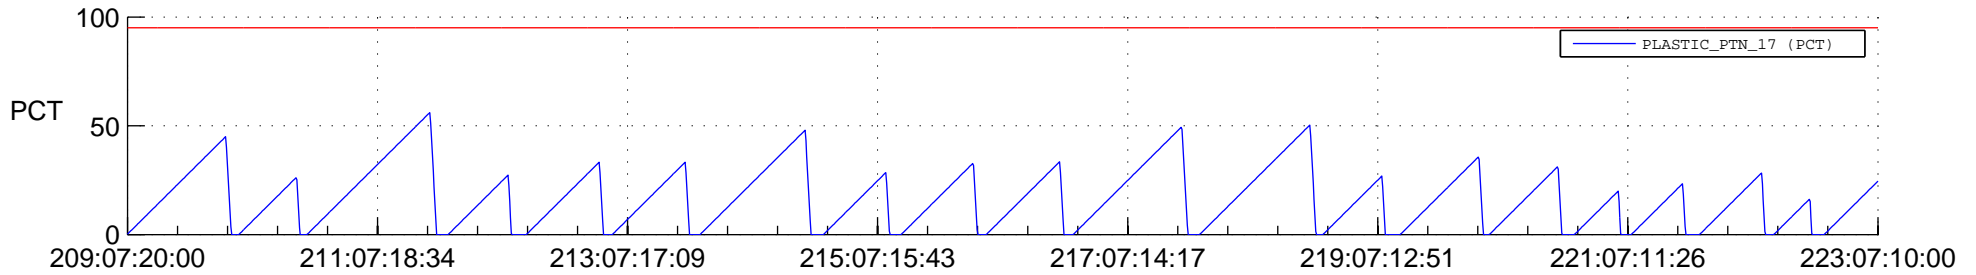

STEREO AHEAD SSR PCT Full Prediction

SWAVES_Percent_Full_Prediction

IMPACT_Percent_Full_Prediction

PLASTIC_Percent_Full_Prediction

Spacecraft_DownLink_Rate