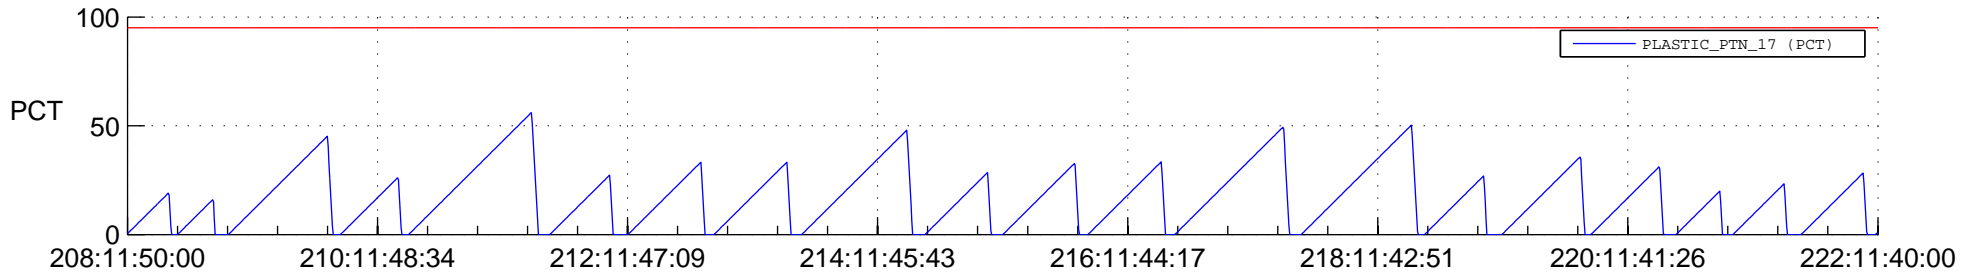

STEREO AHEAD SSR PCT Full Prediction

SWAVES_Percent_Full_Prediction

IMPACT_Percent_Full_Prediction

PLASTIC_Percent_Full_Prediction

Spacecraft_DownLink_Rate

Ground Time (2022:208:11:50:00.000 -2022:222:11:40:00.000)