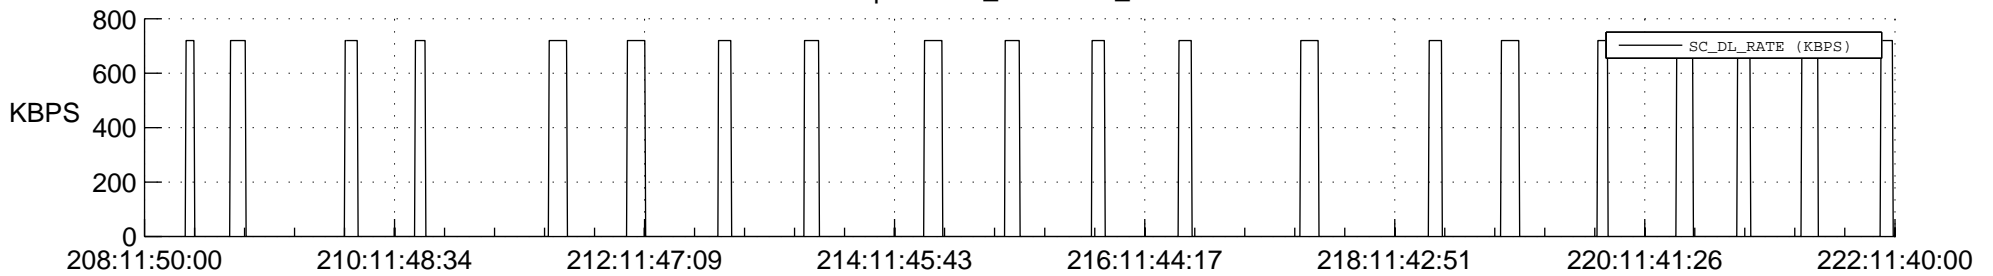

STEREO AHEAD SSR PCT Full Prediction

SWAVES_Percent_Full_Prediction

IMPACT_Percent_Full_Prediction

PLASTIC_Percent_Full_Prediction

Spacecraft_DownLink_Rate

Ground Time (2022:208:11:50:00.000 -2022:222:11:40:00.000)