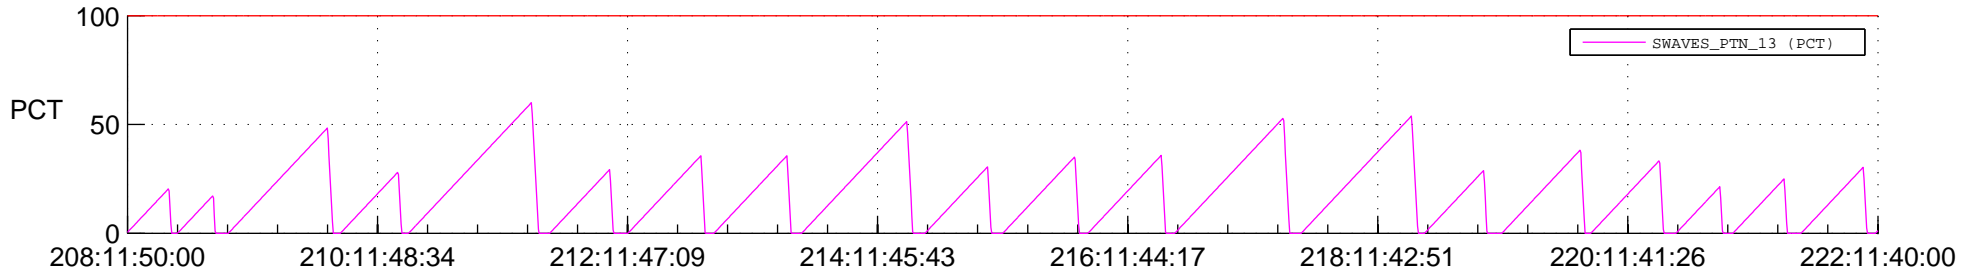

STEREO AHEAD SSR PCT Full Prediction

SWAVES_Percent_Full_Prediction

IMPACT_Percent_Full_Prediction

PLASTIC_Percent_Full_Prediction

Spacecraft_DownLink_Rate

Ground Time (2022:208:11:50:00.000 -2022:222:11:40:00.000)