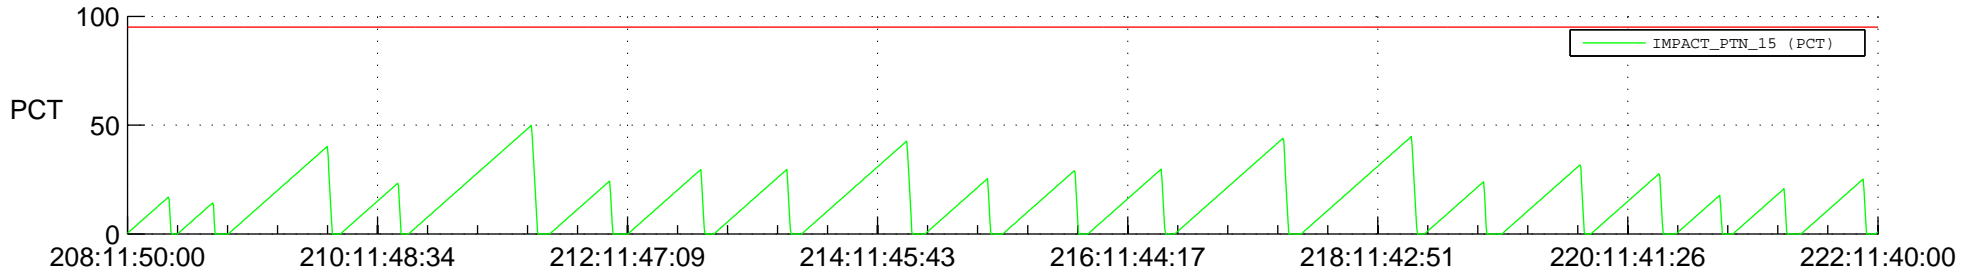

STEREO AHEAD SSR PCT Full Prediction

SWAVES_Percent_Full_Prediction

IMPACT_Percent_Full_Prediction

PLASTIC_Percent_Full_Prediction

Spacecraft_DownLink_Rate

Ground Time (2022:208:11:50:00.000 -2022:222:11:40:00.000)