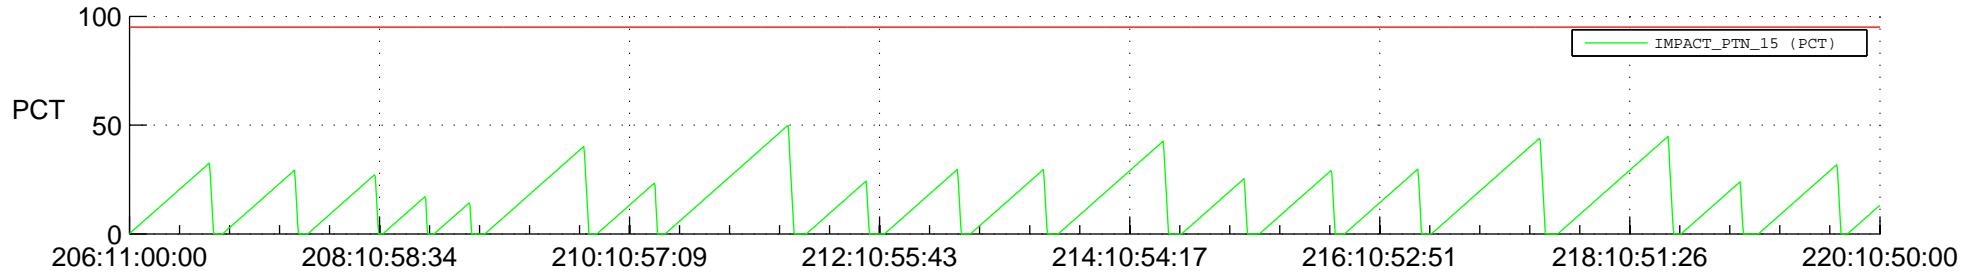

STEREO AHEAD SSR PCT Full Prediction

SWAVES_Percent_Full_Prediction

IMPACT_Percent_Full_Prediction

PLASTIC_Percent_Full_Prediction

Spacecraft_DownLink_Rate