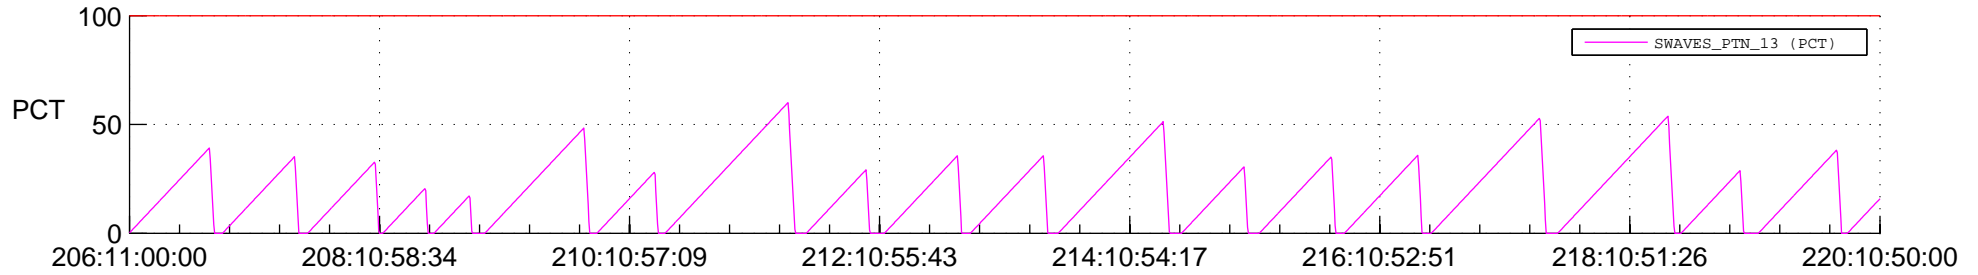

STEREO AHEAD SSR PCT Full Prediction

SWAVES_Percent_Full_Prediction

IMPACT_Percent_Full_Prediction

PLASTIC_Percent_Full_Prediction

Spacecraft_DownLink_Rate