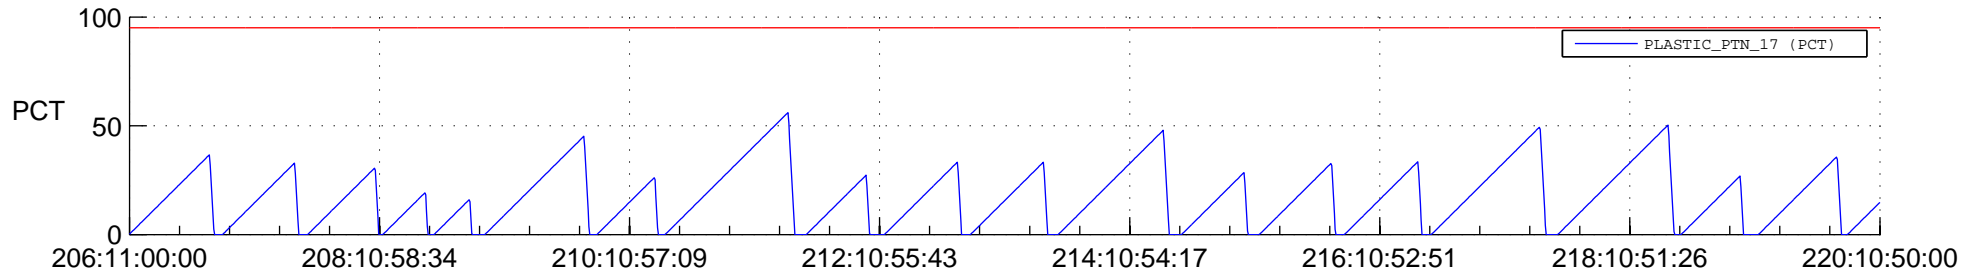

STEREO AHEAD SSR PCT Full Prediction

SWAVES_Percent_Full_Prediction

IMPACT_Percent_Full_Prediction

PLASTIC_Percent_Full_Prediction

Spacecraft_DownLink_Rate