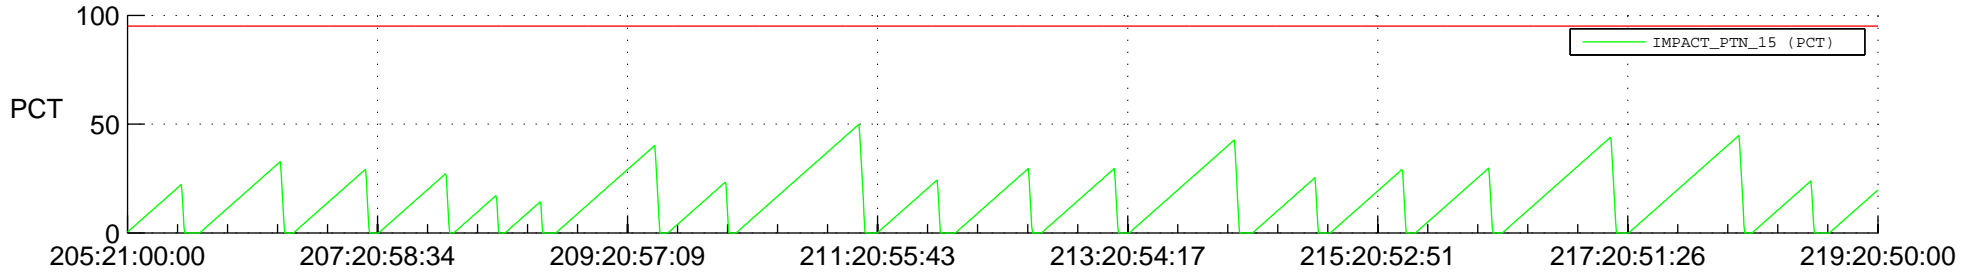

STEREO AHEAD SSR PCT Full Prediction

SWAVES_Percent_Full_Prediction

IMPACT_Percent_Full_Prediction

PLASTIC_Percent_Full_Prediction

Spacecraft_DownLink_Rate