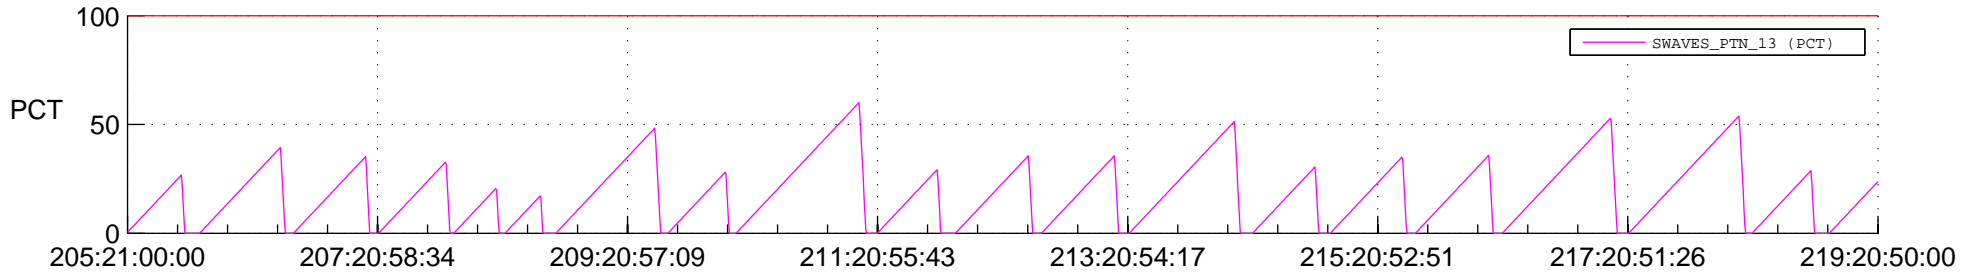

STEREO AHEAD SSR PCT Full Prediction

SWAVES_Percent_Full_Prediction

IMPACT_Percent_Full_Prediction

PLASTIC_Percent_Full_Prediction

Spacecraft_DownLink_Rate