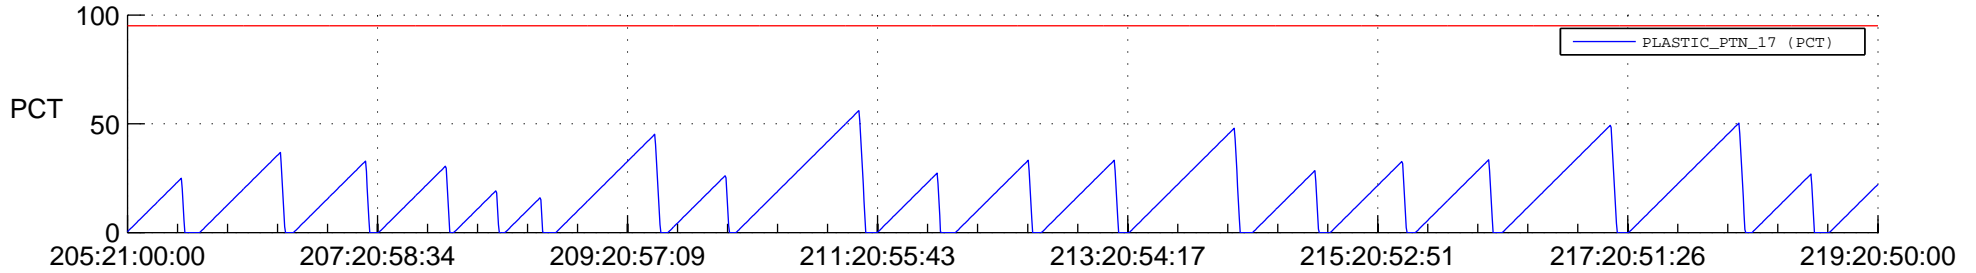

STEREO AHEAD SSR PCT Full Prediction

SWAVES_Percent_Full_Prediction

IMPACT_Percent_Full_Prediction

PLASTIC_Percent_Full_Prediction

Spacecraft_DownLink_Rate