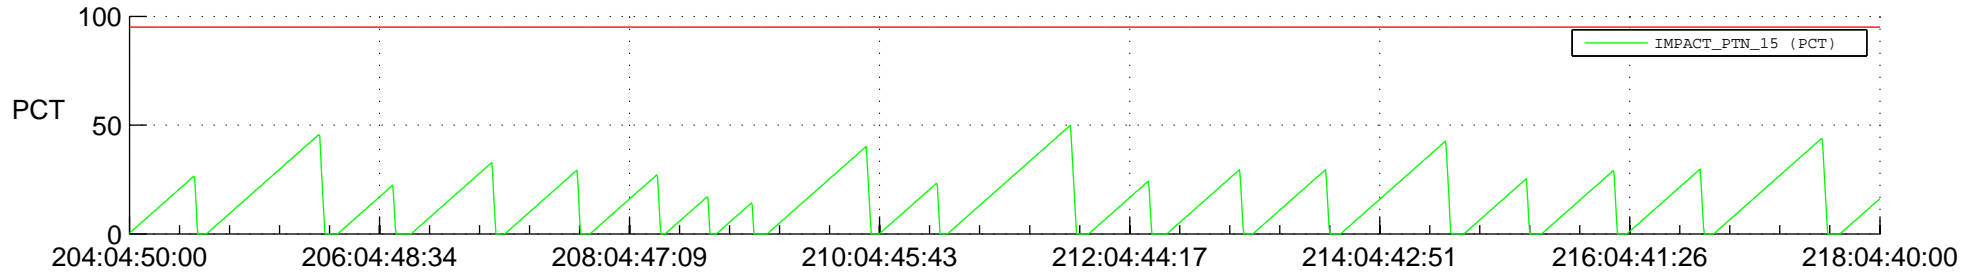

STEREO AHEAD SSR PCT Full Prediction

SWAVES_Percent_Full_Prediction

IMPACT_Percent_Full_Prediction

PLASTIC_Percent_Full_Prediction

Spacecraft_DownLink_Rate