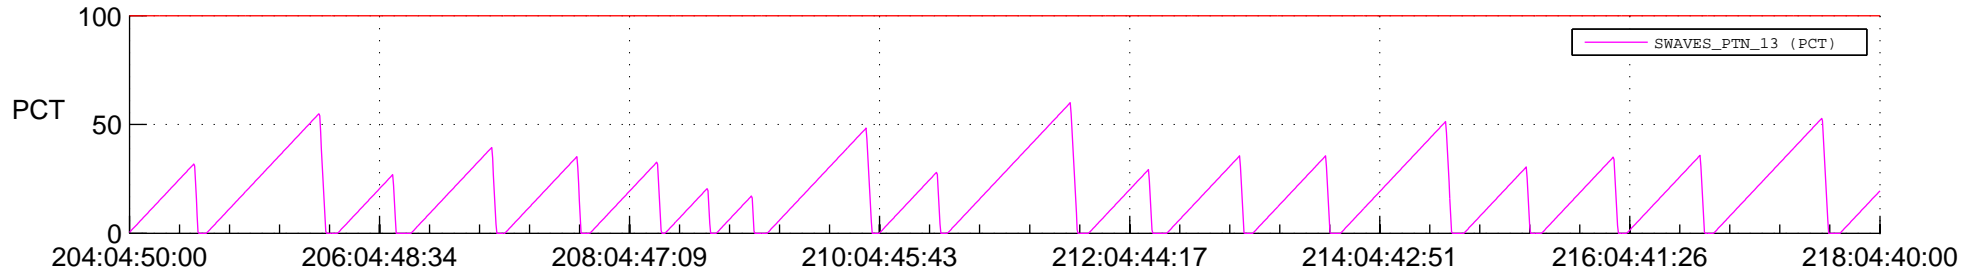

STEREO AHEAD SSR PCT Full Prediction

SWAVES_Percent_Full_Prediction

IMPACT_Percent_Full_Prediction

PLASTIC_Percent_Full_Prediction

Spacecraft_DownLink_Rate