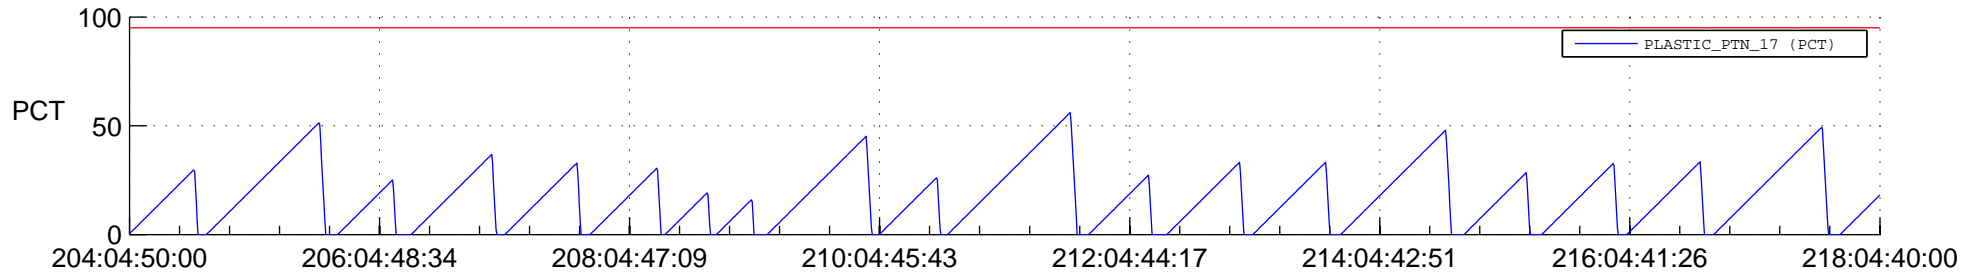

STEREO AHEAD SSR PCT Full Prediction

SWAVES_Percent_Full_Prediction

IMPACT_Percent_Full_Prediction

PLASTIC_Percent_Full_Prediction

Spacecraft_DownLink_Rate