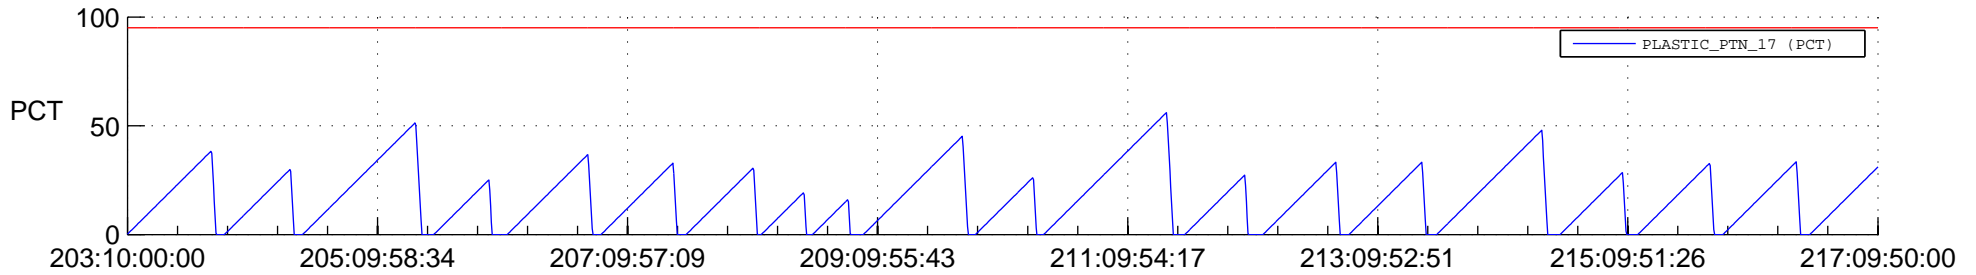

STEREO AHEAD SSR PCT Full Prediction

SWAVES_Percent_Full_Prediction

IMPACT_Percent_Full_Prediction

PLASTIC_Percent_Full_Prediction

Spacecraft_DownLink_Rate

Ground Time (2022:203:10:00:00.000 -2022:217:09:50:00.000)