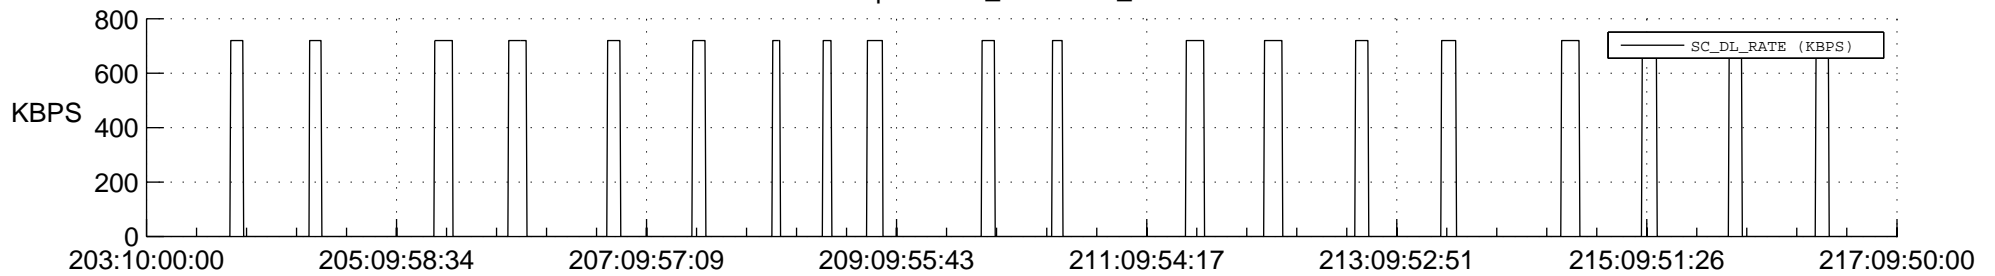

STEREO AHEAD SSR PCT Full Prediction

SWAVES_Percent_Full_Prediction

IMPACT_Percent_Full_Prediction

PLASTIC_Percent_Full_Prediction

Spacecraft_DownLink_Rate

Ground Time (2022:203:10:00:00.000 -2022:217:09:50:00.000)