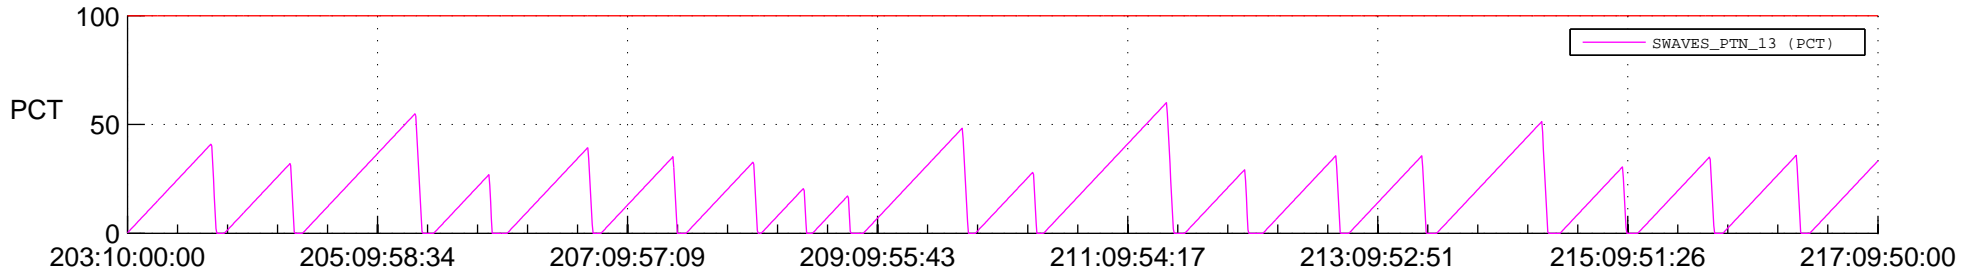

STEREO AHEAD SSR PCT Full Prediction

SWAVES_Percent_Full_Prediction

IMPACT_Percent_Full_Prediction

PLASTIC_Percent_Full_Prediction

Spacecraft_DownLink_Rate

Ground Time (2022:203:10:00:00.000 -2022:217:09:50:00.000)