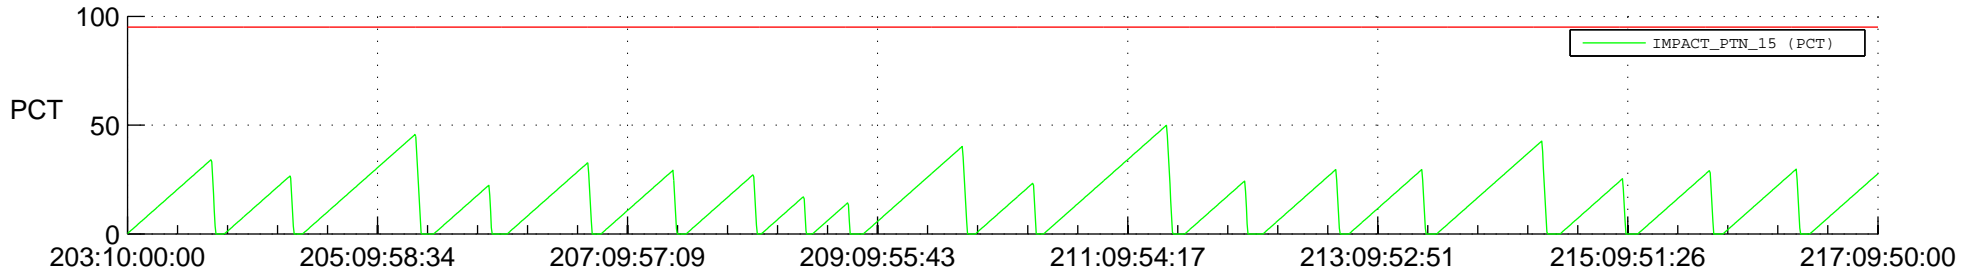

STEREO AHEAD SSR PCT Full Prediction

SWAVES_Percent_Full_Prediction

IMPACT_Percent_Full_Prediction

PLASTIC_Percent_Full_Prediction

Spacecraft_DownLink_Rate

Ground Time (2022:203:10:00:00.000 -2022:217:09:50:00.000)