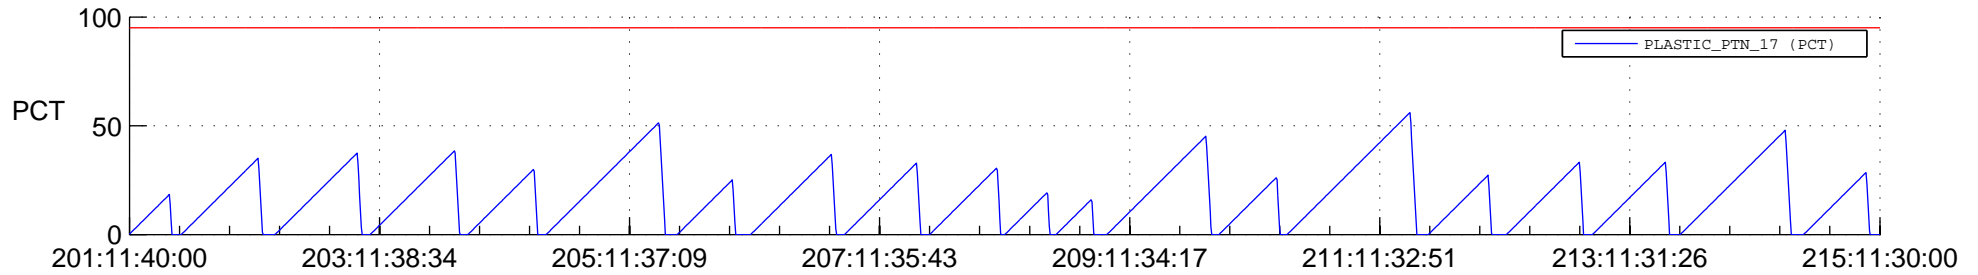

STEREO AHEAD SSR PCT Full Prediction

SWAVES_Percent_Full_Prediction

IMPACT_Percent_Full_Prediction

PLASTIC_Percent_Full_Prediction

Spacecraft_DownLink_Rate

Ground Time (2022:201:11:40:00.000 -2022:215:11:30:00.000)