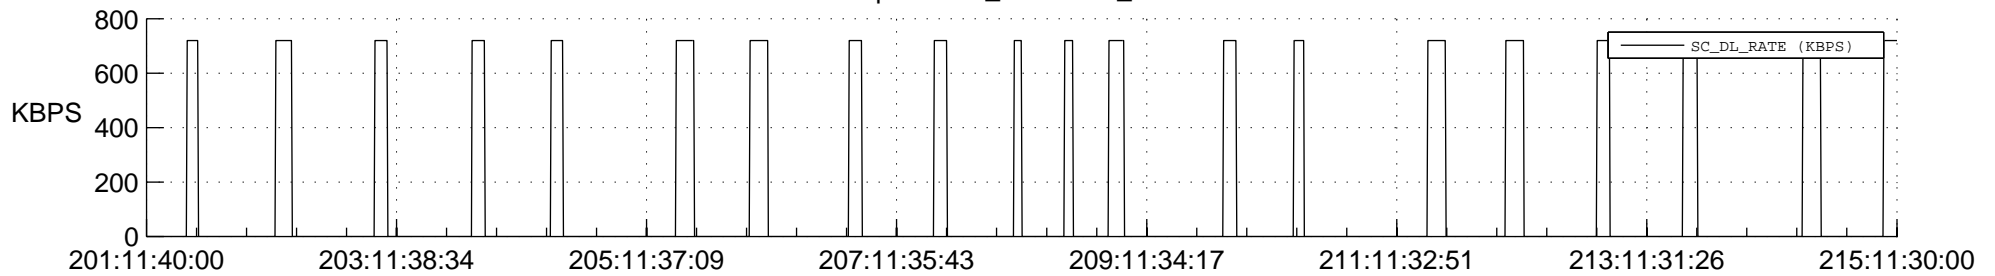

STEREO AHEAD SSR PCT Full Prediction

SWAVES_Percent_Full_Prediction

IMPACT_Percent_Full_Prediction

PLASTIC_Percent_Full_Prediction

Spacecraft_DownLink_Rate

Ground Time (2022:201:11:40:00.000 -2022:215:11:30:00.000)