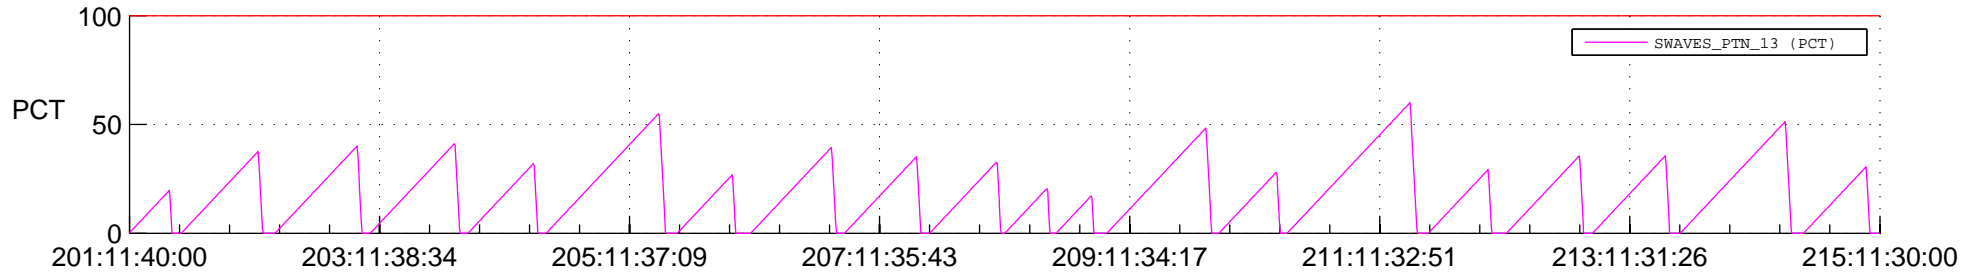

STEREO AHEAD SSR PCT Full Prediction

SWAVES_Percent_Full_Prediction

IMPACT_Percent_Full_Prediction

PLASTIC_Percent_Full_Prediction

Spacecraft_DownLink_Rate

Ground Time (2022:201:11:40:00.000 -2022:215:11:30:00.000)