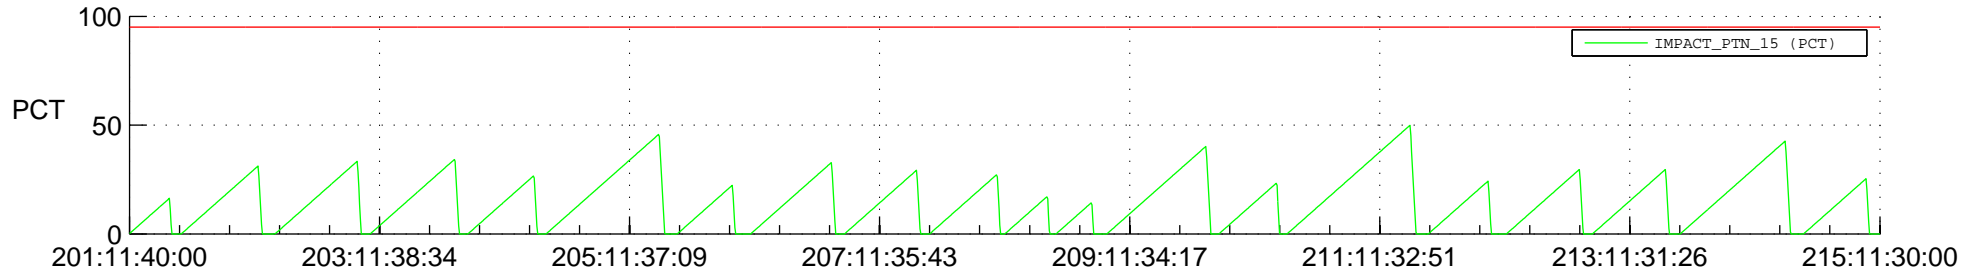

STEREO AHEAD SSR PCT Full Prediction

SWAVES_Percent_Full_Prediction

IMPACT_Percent_Full_Prediction

PLASTIC_Percent_Full_Prediction

Spacecraft_DownLink_Rate

Ground Time (2022:201:11:40:00.000 -2022:215:11:30:00.000)