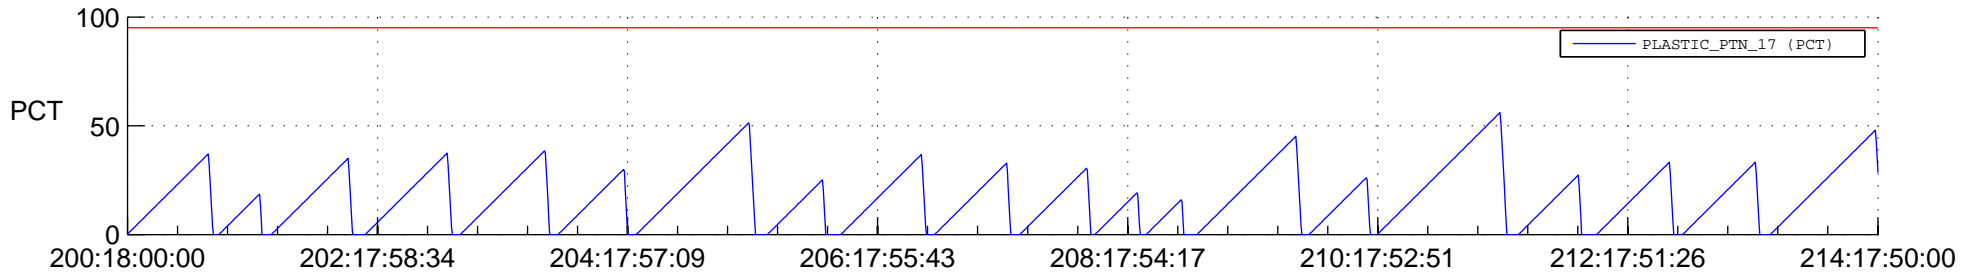

STEREO AHEAD SSR PCT Full Prediction

SWAVES_Percent_Full_Prediction

IMPACT_Percent_Full_Prediction

PLASTIC_Percent_Full_Prediction

Spacecraft_DownLink_Rate

Ground Time (2022:200:18:00:00.000 -2022:214:17:50:00.000)