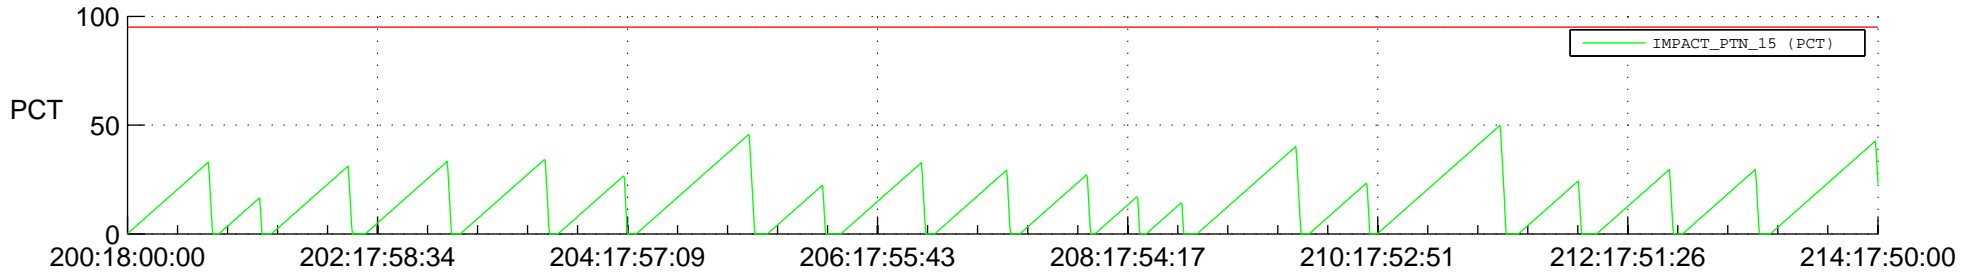

STEREO AHEAD SSR PCT Full Prediction

SWAVES_Percent_Full_Prediction

IMPACT_Percent_Full_Prediction

PLASTIC_Percent_Full_Prediction

Spacecraft_DownLink_Rate

Ground Time (2022:200:18:00:00.000 -2022:214:17:50:00.000)