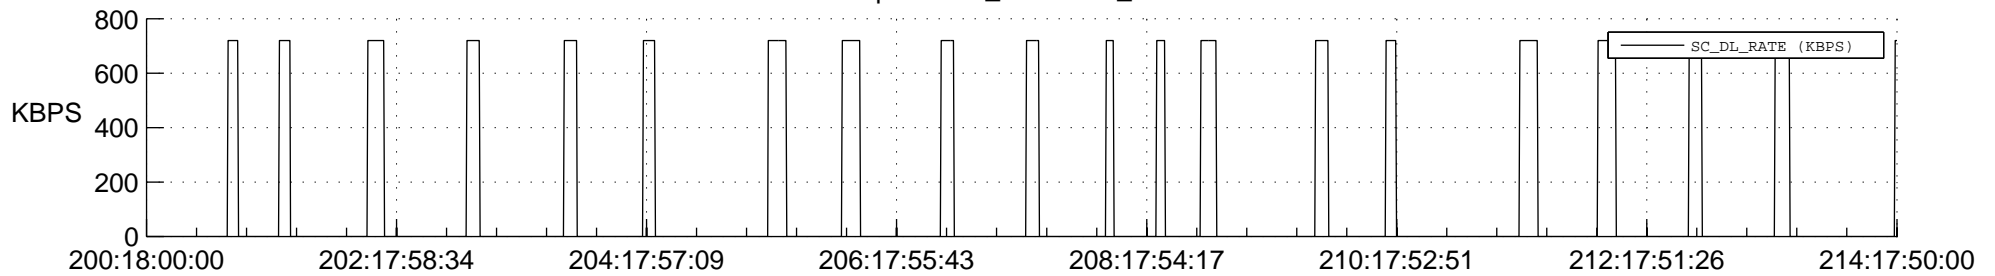

STEREO AHEAD SSR PCT Full Prediction

SWAVES_Percent_Full_Prediction

IMPACT_Percent_Full_Prediction

PLASTIC_Percent_Full_Prediction

Spacecraft_DownLink_Rate

Ground Time (2022:200:18:00:00.000 -2022:214:17:50:00.000)