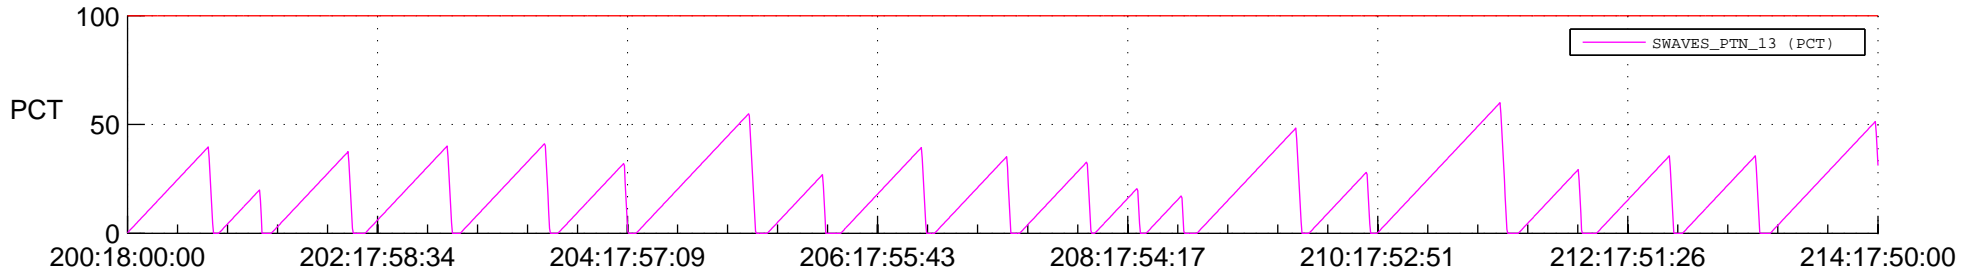

STEREO AHEAD SSR PCT Full Prediction

SWAVES_Percent_Full_Prediction

IMPACT_Percent_Full_Prediction

PLASTIC_Percent_Full_Prediction

Spacecraft_DownLink_Rate

Ground Time (2022:200:18:00:00.000 -2022:214:17:50:00.000)