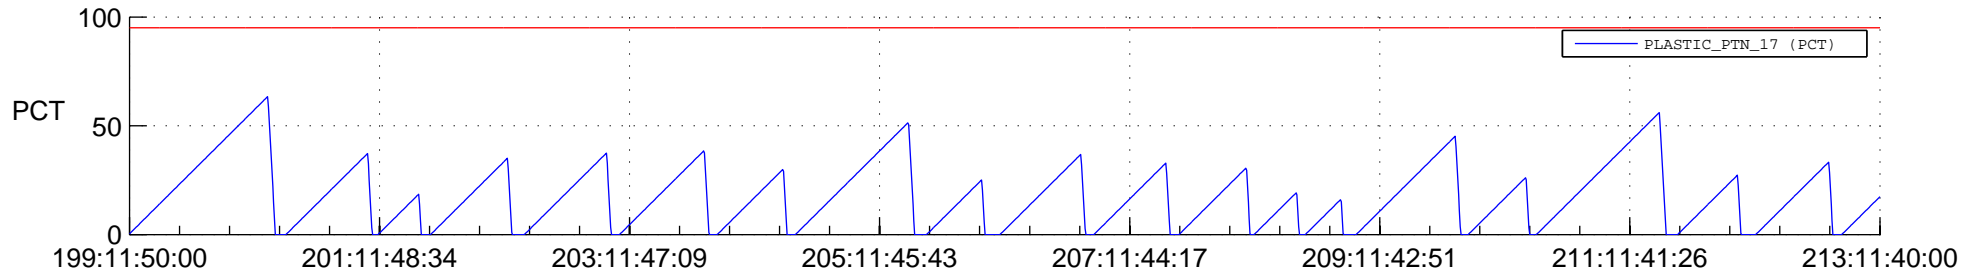

STEREO AHEAD SSR PCT Full Prediction

SWAVES_Percent_Full_Prediction

IMPACT_Percent_Full_Prediction

PLASTIC_Percent_Full_Prediction

Spacecraft_DownLink_Rate

Ground Time (2022:199:11:50:00.000 -2022:213:11:40:00.000)