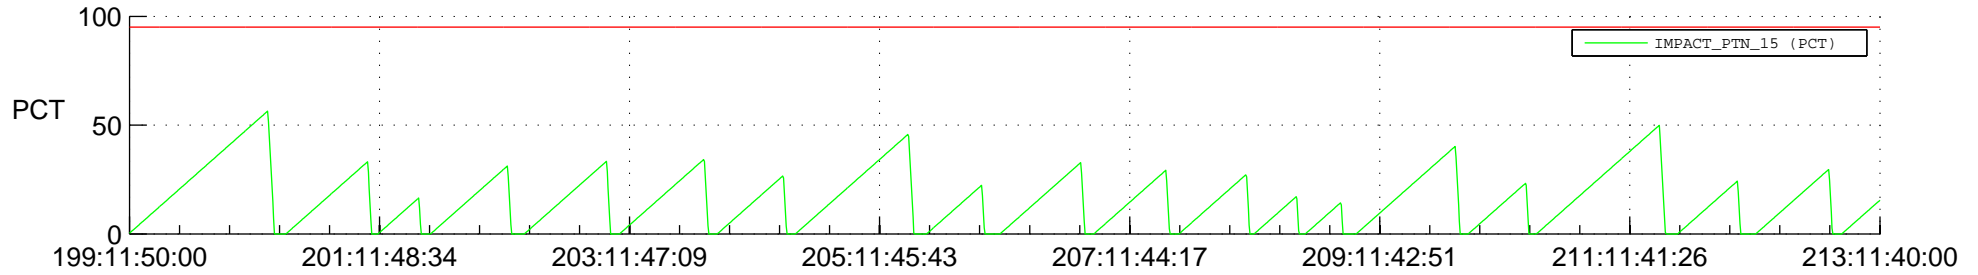

STEREO AHEAD SSR PCT Full Prediction

SWAVES_Percent_Full_Prediction

IMPACT_Percent_Full_Prediction

PLASTIC_Percent_Full_Prediction

Spacecraft_DownLink_Rate

Ground Time (2022:199:11:50:00.000 -2022:213:11:40:00.000)