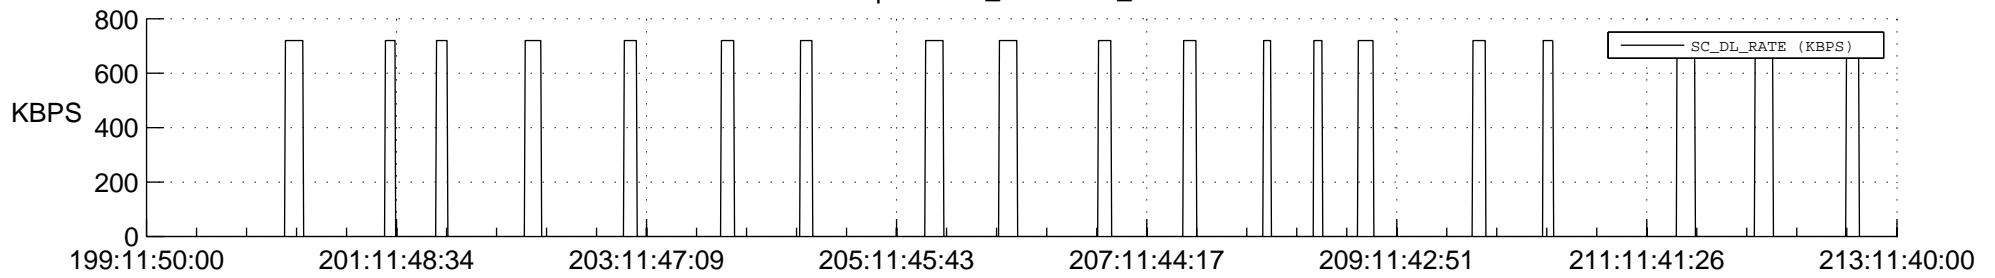

STEREO AHEAD SSR PCT Full Prediction

SWAVES_Percent_Full_Prediction

IMPACT_Percent_Full_Prediction

PLASTIC_Percent_Full_Prediction

Spacecraft_DownLink_Rate

Ground Time (2022:199:11:50:00.000 -2022:213:11:40:00.000)