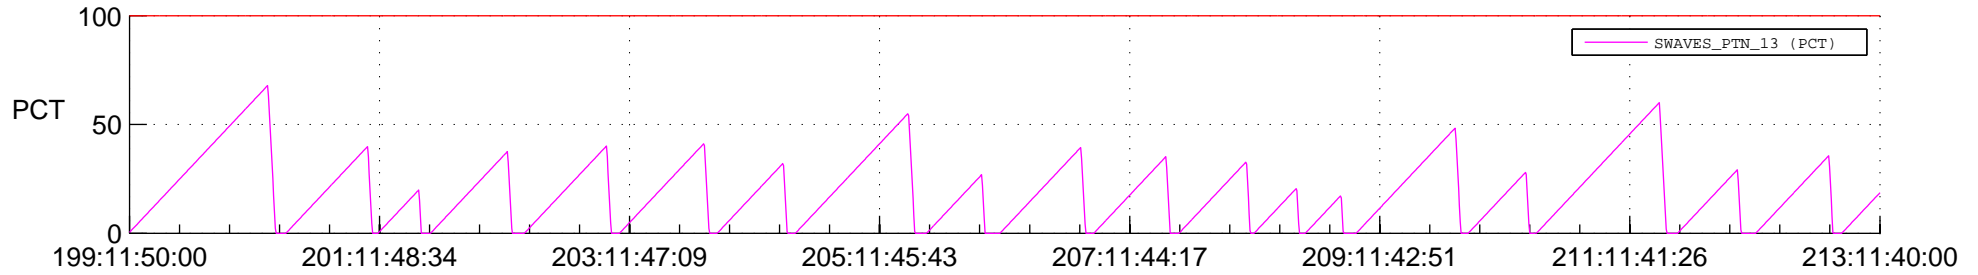

STEREO AHEAD SSR PCT Full Prediction

SWAVES_Percent_Full_Prediction

IMPACT_Percent_Full_Prediction

PLASTIC_Percent_Full_Prediction

Spacecraft_DownLink_Rate

Ground Time (2022:199:11:50:00.000 -2022:213:11:40:00.000)