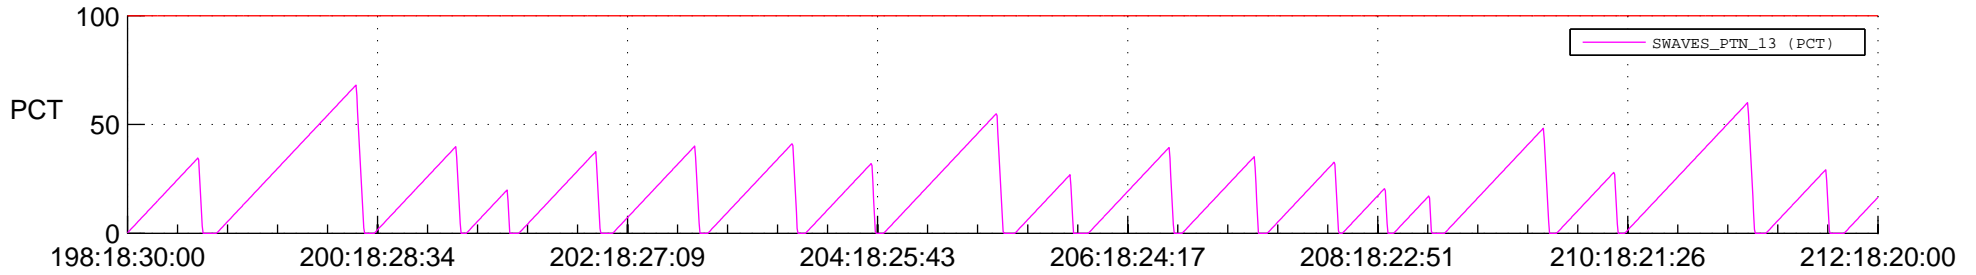

## SWAVES\_Percent\_Full\_Prediction

## Spacecraft\_DownLink\_Rate

Ground Time (2022:198:18:30:00.000 -2022:212:18:20:00.000)