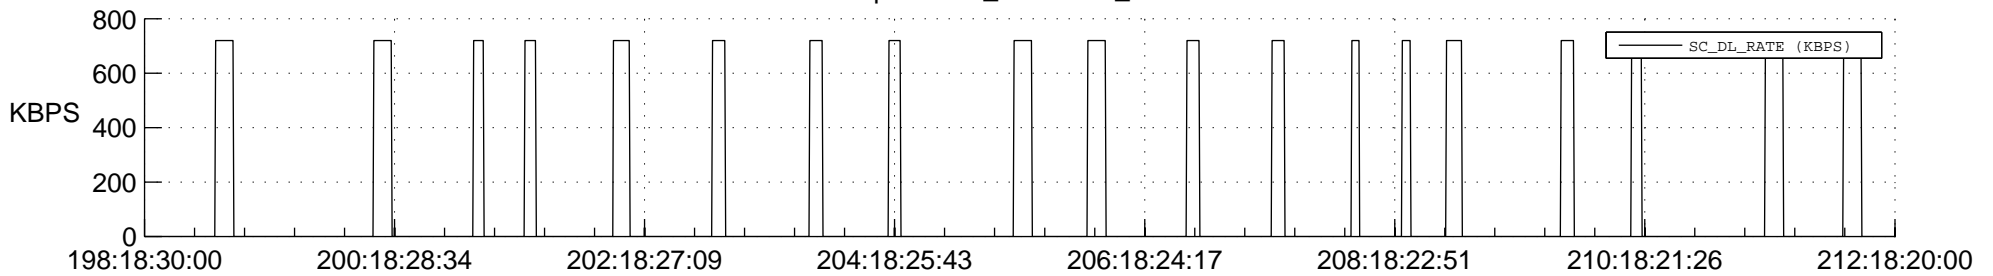

## Spacecraft\_DownLink\_Rate

Ground Time (2022:198:18:30:00.000 -2022:212:18:20:00.000)