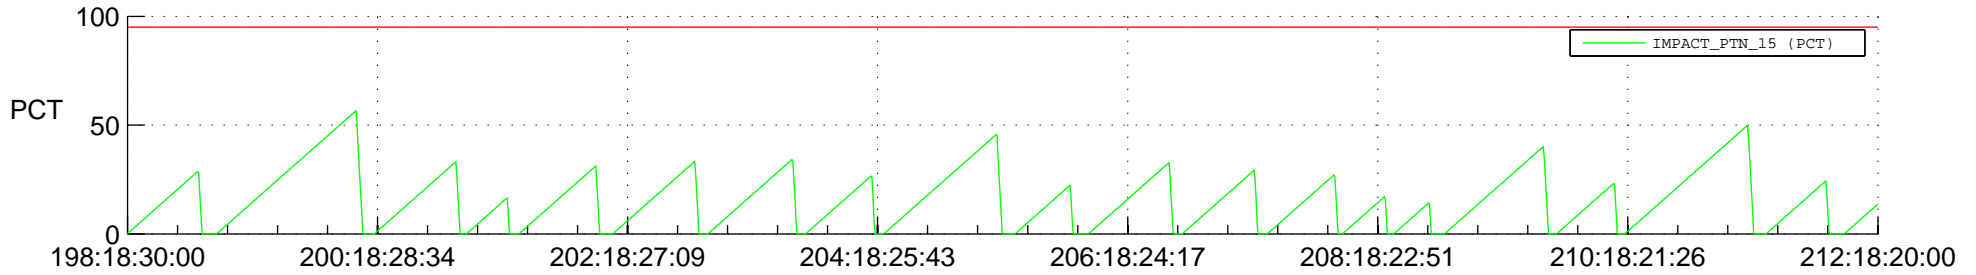

IMPACT_Percent_Full_Prediction