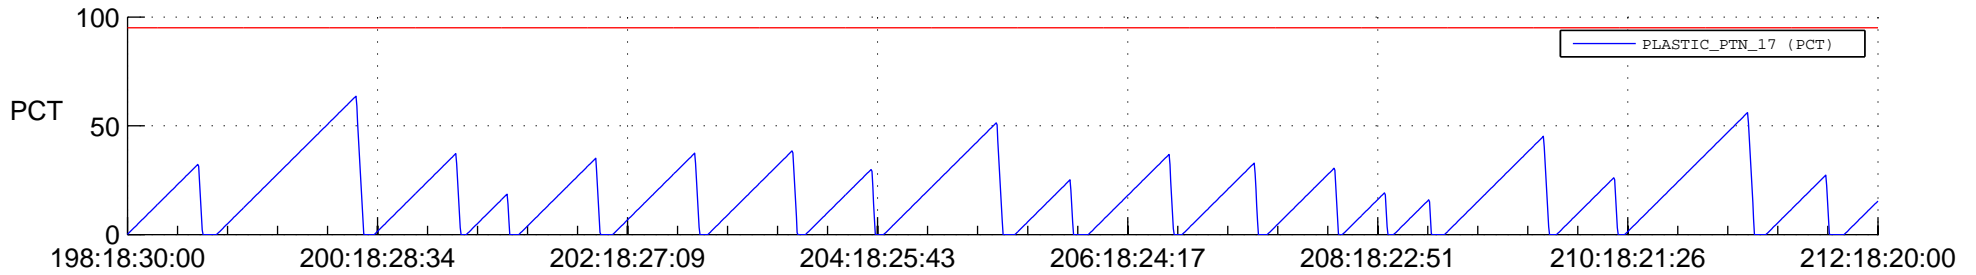

## SWAVES\_Percent\_Full\_Prediction

## Spacecraft\_DownLink\_Rate

Ground Time (2022:198:18:30:00.000 -2022:212:18:20:00.000)