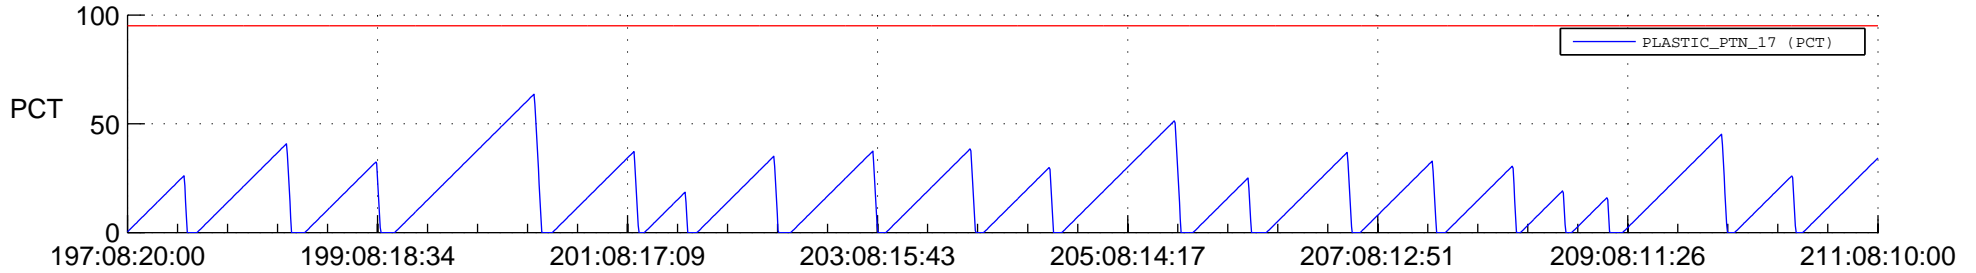

PLASTIC_Percent_Full_Prediction