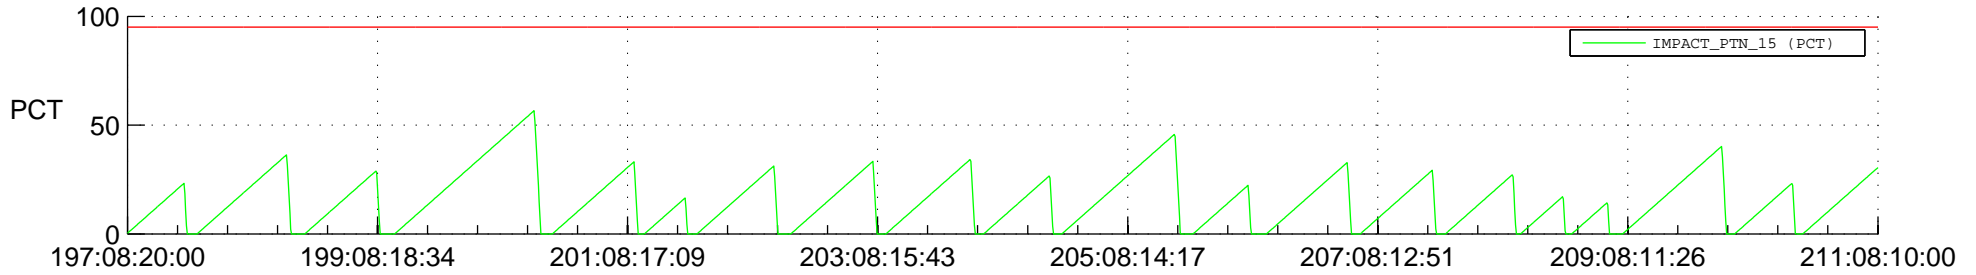

IMPACT_Percent_Full_Prediction