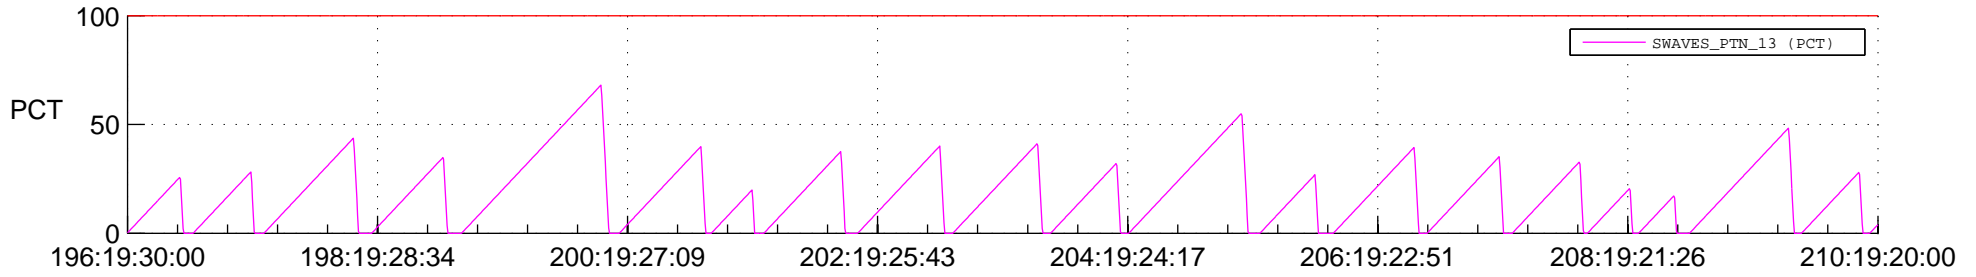

## SWAVES\_Percent\_Full\_Prediction

## Spacecraft\_DownLink\_Rate

Ground Time (2022:196:19:30:00.000 -2022:210:19:20:00.000)