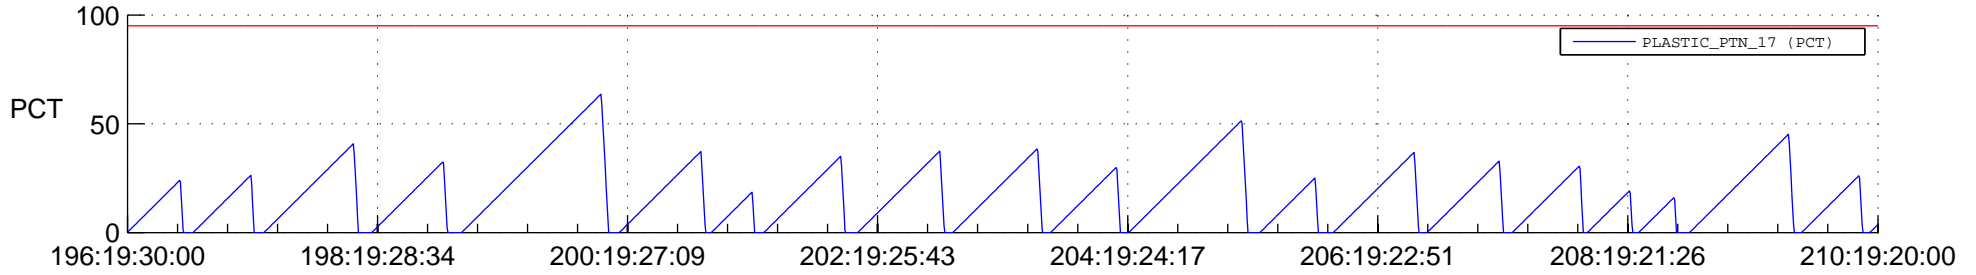

# STEREO AHEAD SSR PCT Full Prediction

## SWAVES\_Percent\_Full\_Prediction

## Spacecraft\_DownLink\_Rate

Ground Time (2022:196:19:30:00.000 -2022:210:19:20:00.000)