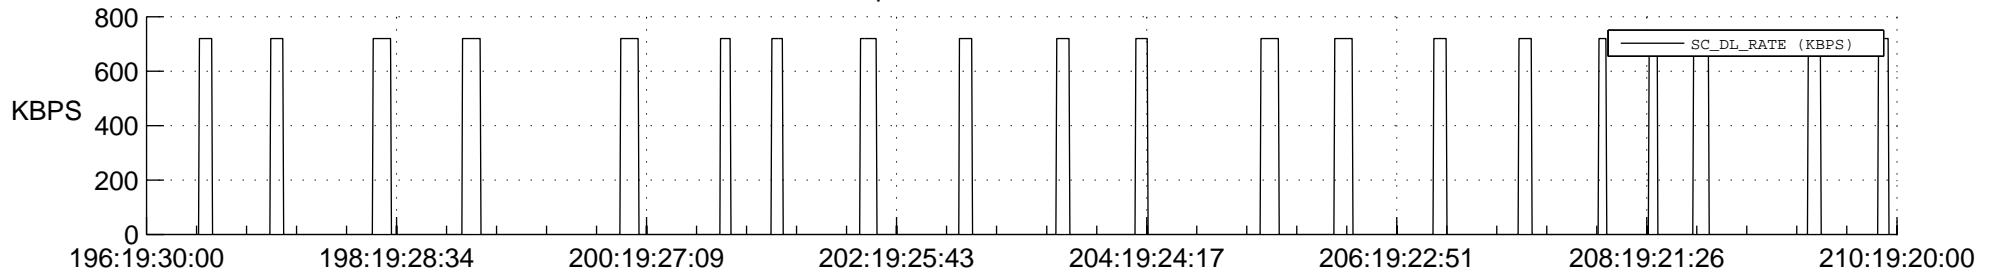

## Spacecraft\_DownLink\_Rate

Ground Time (2022:196:19:30:00.000 -2022:210:19:20:00.000)