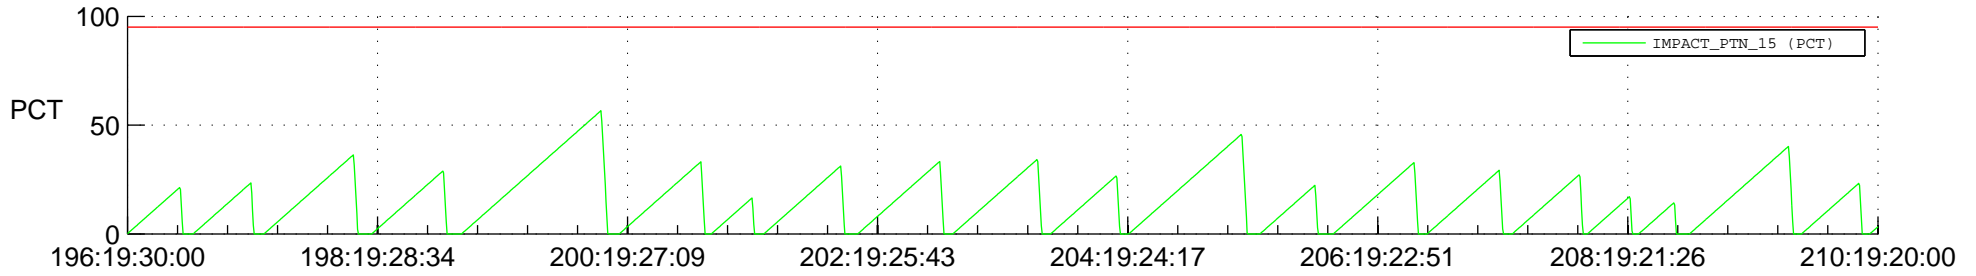

IMPACT_Percent_Full_Prediction