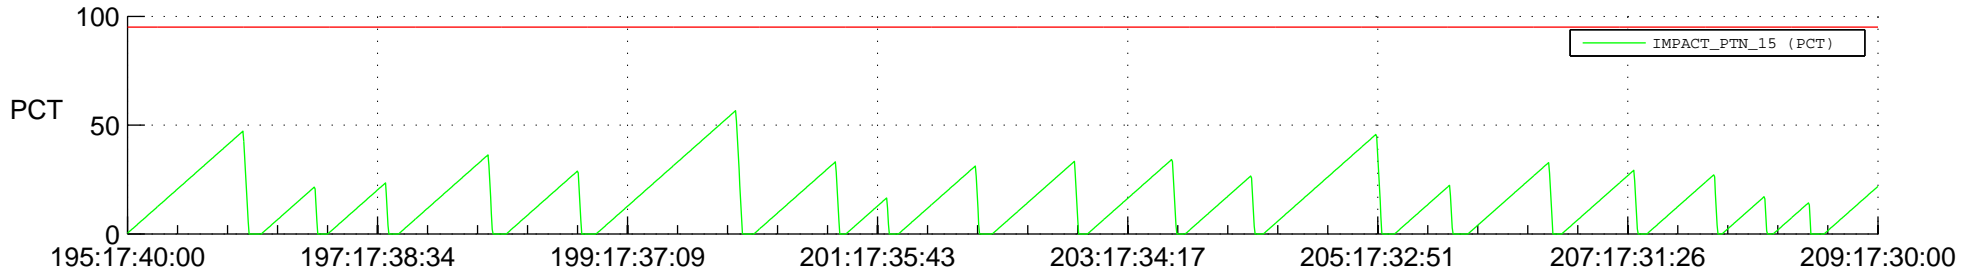

STEREO AHEAD SSR PCT Full Prediction

SWAVES_Percent_Full_Prediction

IMPACT_Percent_Full_Prediction

PLASTIC_Percent_Full_Prediction

Spacecraft_DownLink_Rate

Ground Time (2022:195:17:40:00.000 -2022:209:17:30:00.000)