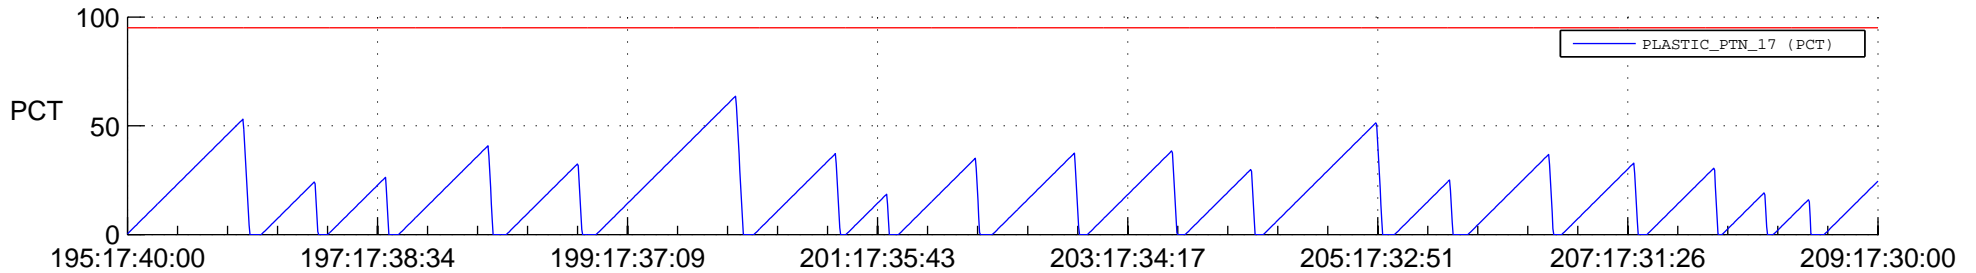

STEREO AHEAD SSR PCT Full Prediction

SWAVES_Percent_Full_Prediction

IMPACT_Percent_Full_Prediction

PLASTIC_Percent_Full_Prediction

Spacecraft_DownLink_Rate

Ground Time (2022:195:17:40:00.000 -2022:209:17:30:00.000)