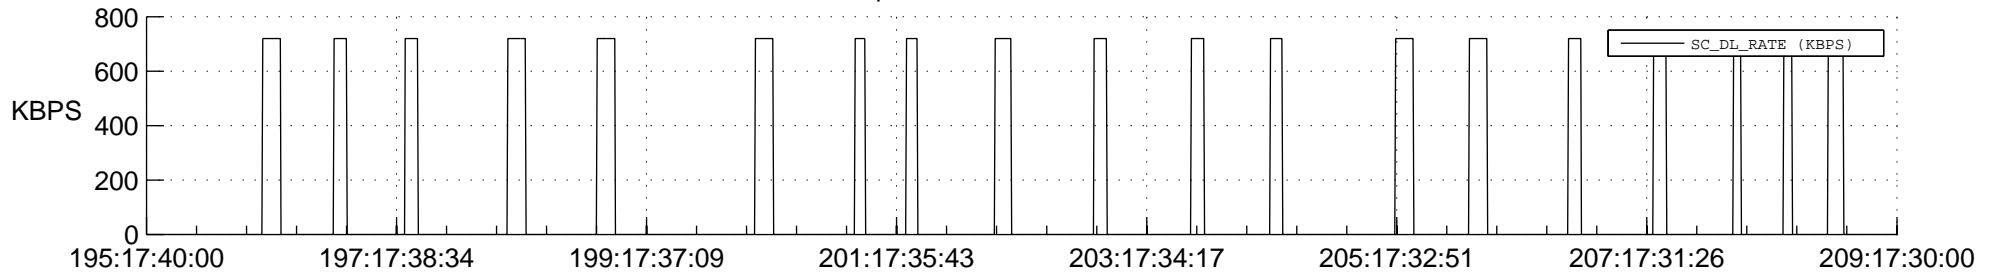

STEREO AHEAD SSR PCT Full Prediction

SWAVES_Percent_Full_Prediction

IMPACT_Percent_Full_Prediction

PLASTIC_Percent_Full_Prediction

Spacecraft_DownLink_Rate

Ground Time (2022:195:17:40:00.000 -2022:209:17:30:00.000)