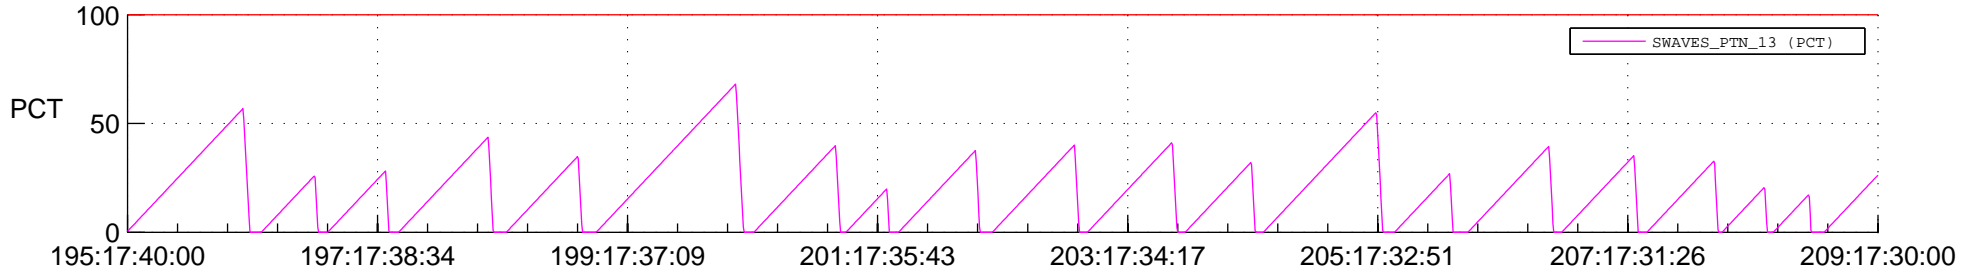

STEREO AHEAD SSR PCT Full Prediction

SWAVES_Percent_Full_Prediction

IMPACT_Percent_Full_Prediction

PLASTIC_Percent_Full_Prediction

Spacecraft_DownLink_Rate

Ground Time (2022:195:17:40:00.000 -2022:209:17:30:00.000)