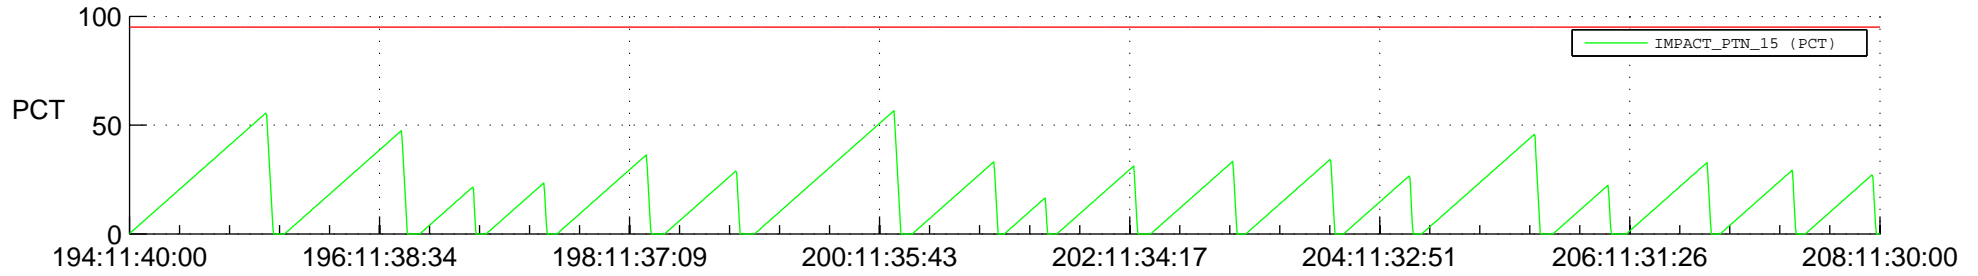

STEREO AHEAD SSR PCT Full Prediction

SWAVES_Percent_Full_Prediction

IMPACT_Percent_Full_Prediction

PLASTIC_Percent_Full_Prediction

Spacecraft_DownLink_Rate