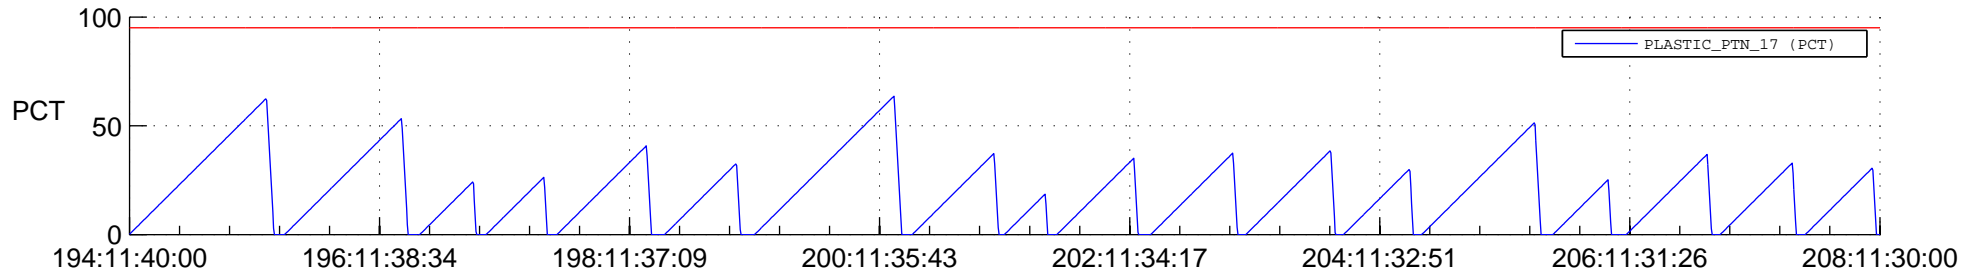

STEREO AHEAD SSR PCT Full Prediction

SWAVES_Percent_Full_Prediction

IMPACT_Percent_Full_Prediction

PLASTIC_Percent_Full_Prediction

Spacecraft_DownLink_Rate