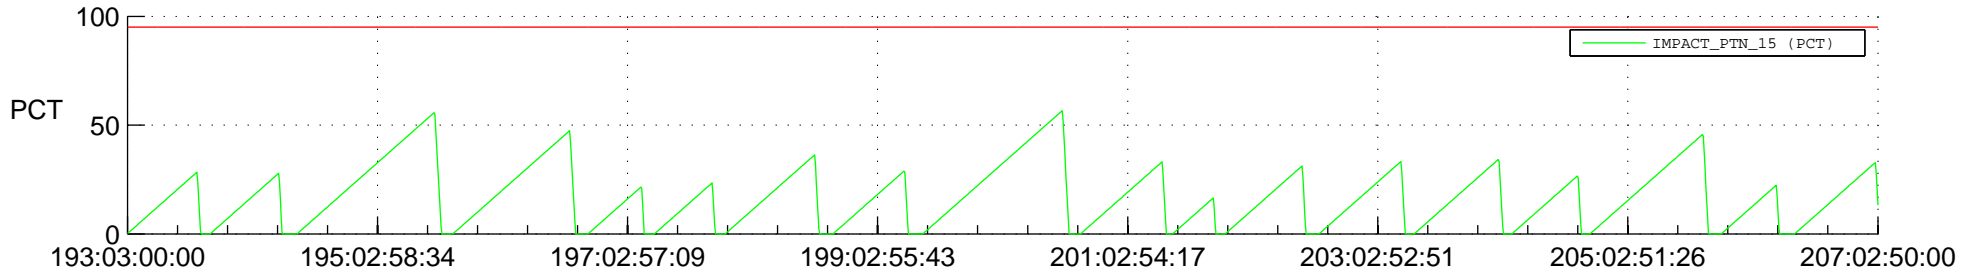

IMPACT_Percent_Full_Prediction