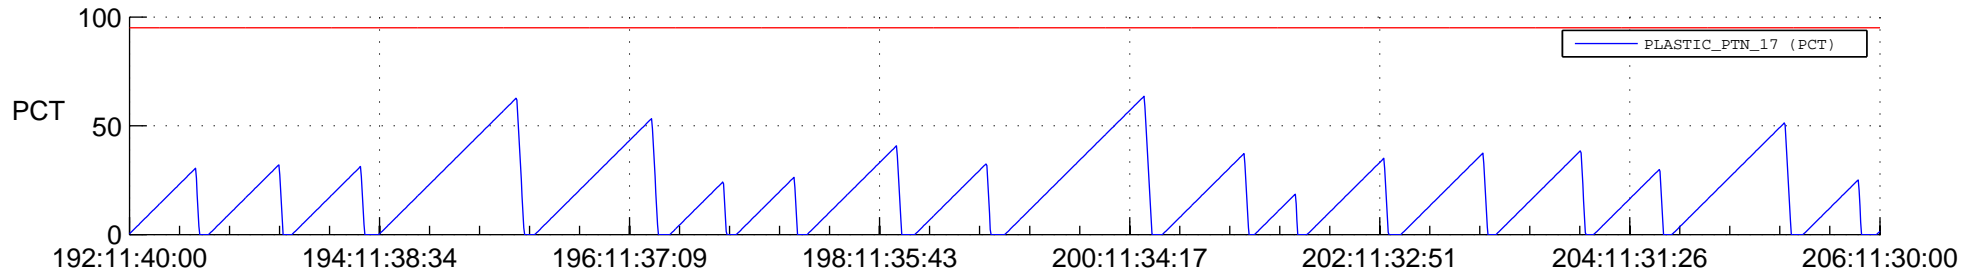

STEREO AHEAD SSR PCT Full Prediction

SWAVES_Percent_Full_Prediction

IMPACT_Percent_Full_Prediction

PLASTIC_Percent_Full_Prediction

Spacecraft_DownLink_Rate

Ground Time (2022:192:11:40:00.000 -2022:206:11:30:00.000)