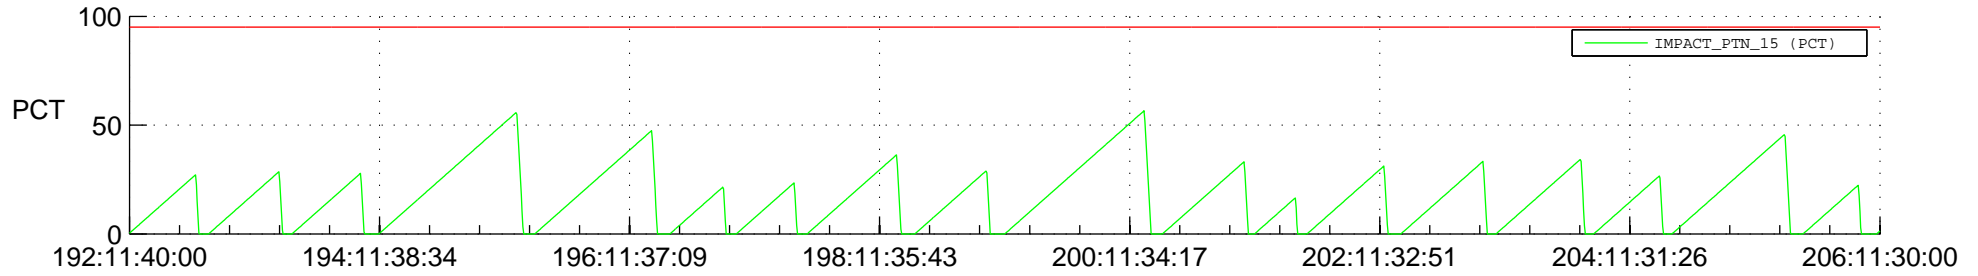

STEREO AHEAD SSR PCT Full Prediction

SWAVES_Percent_Full_Prediction

IMPACT_Percent_Full_Prediction

PLASTIC_Percent_Full_Prediction

Spacecraft_DownLink_Rate

Ground Time (2022:192:11:40:00.000 -2022:206:11:30:00.000)