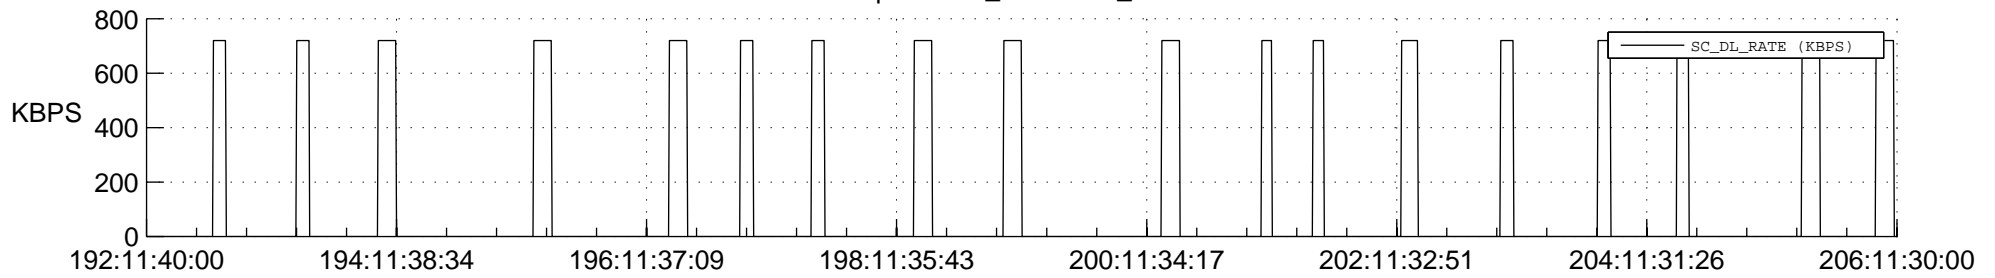

STEREO AHEAD SSR PCT Full Prediction

SWAVES_Percent_Full_Prediction

IMPACT_Percent_Full_Prediction

PLASTIC_Percent_Full_Prediction

Spacecraft_DownLink_Rate

Ground Time (2022:192:11:40:00.000 -2022:206:11:30:00.000)