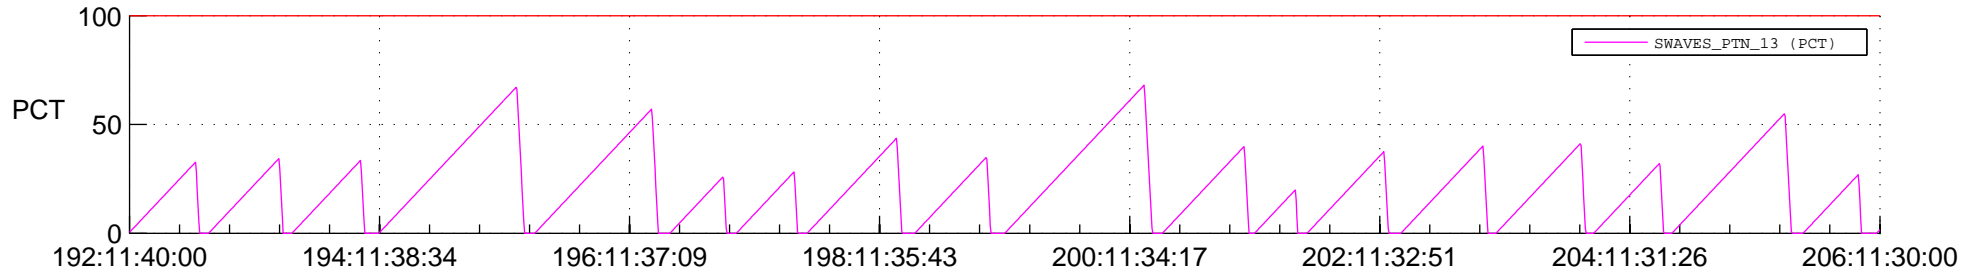

STEREO AHEAD SSR PCT Full Prediction

SWAVES_Percent_Full_Prediction

IMPACT_Percent_Full_Prediction

PLASTIC_Percent_Full_Prediction

Spacecraft_DownLink_Rate

Ground Time (2022:192:11:40:00.000 -2022:206:11:30:00.000)