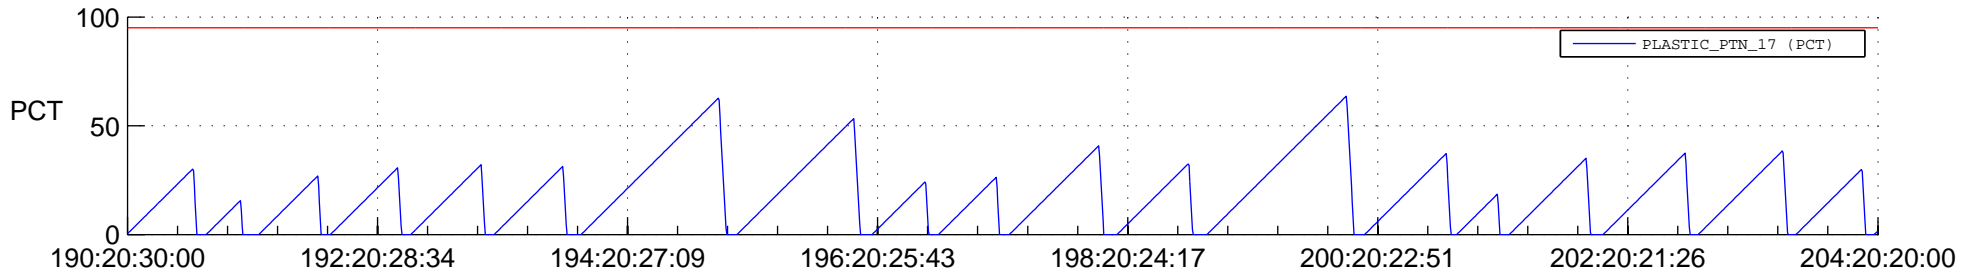

STEREO AHEAD SSR PCT Full Prediction

SWAVES_Percent_Full_Prediction

IMPACT_Percent_Full_Prediction

PLASTIC_Percent_Full_Prediction

Spacecraft_DownLink_Rate