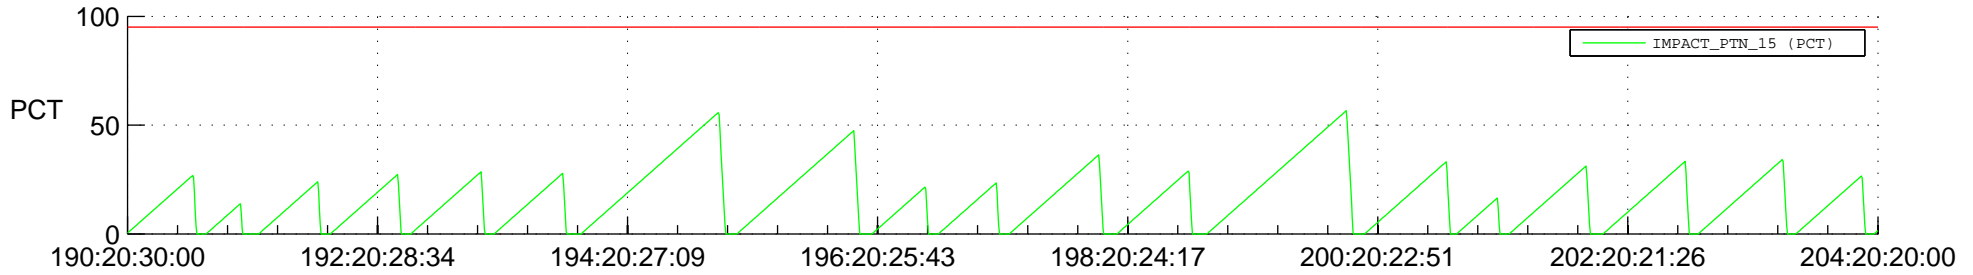

STEREO AHEAD SSR PCT Full Prediction

SWAVES_Percent_Full_Prediction

IMPACT_Percent_Full_Prediction

PLASTIC_Percent_Full_Prediction

Spacecraft_DownLink_Rate