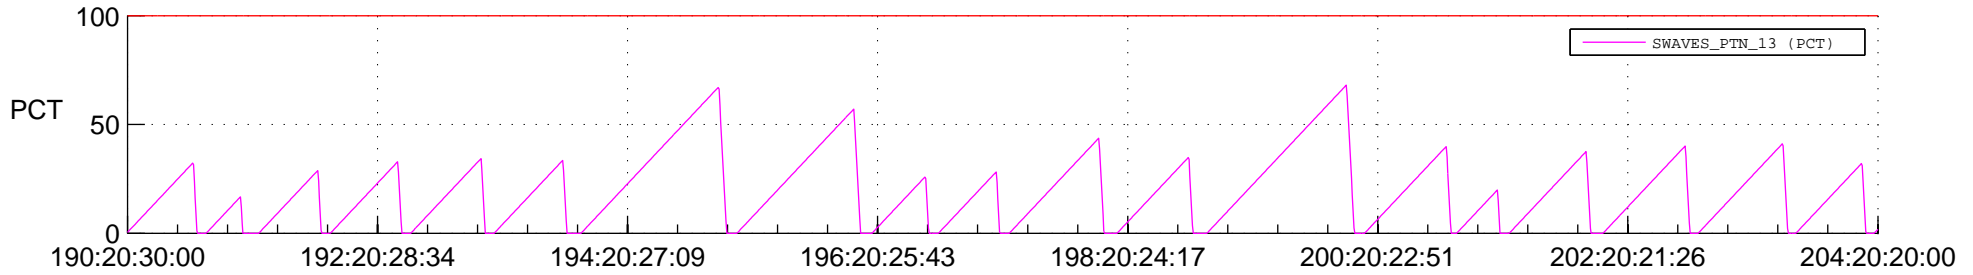

STEREO AHEAD SSR PCT Full Prediction

SWAVES_Percent_Full_Prediction

IMPACT_Percent_Full_Prediction

PLASTIC_Percent_Full_Prediction

Spacecraft_DownLink_Rate