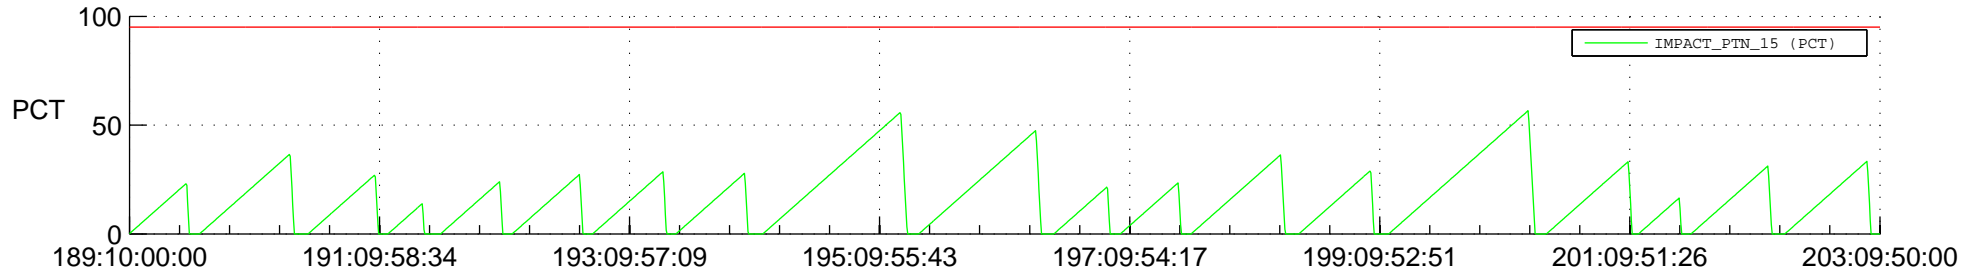

STEREO AHEAD SSR PCT Full Prediction

SWAVES_Percent_Full_Prediction

IMPACT_Percent_Full_Prediction

PLASTIC_Percent_Full_Prediction

Spacecraft_DownLink_Rate