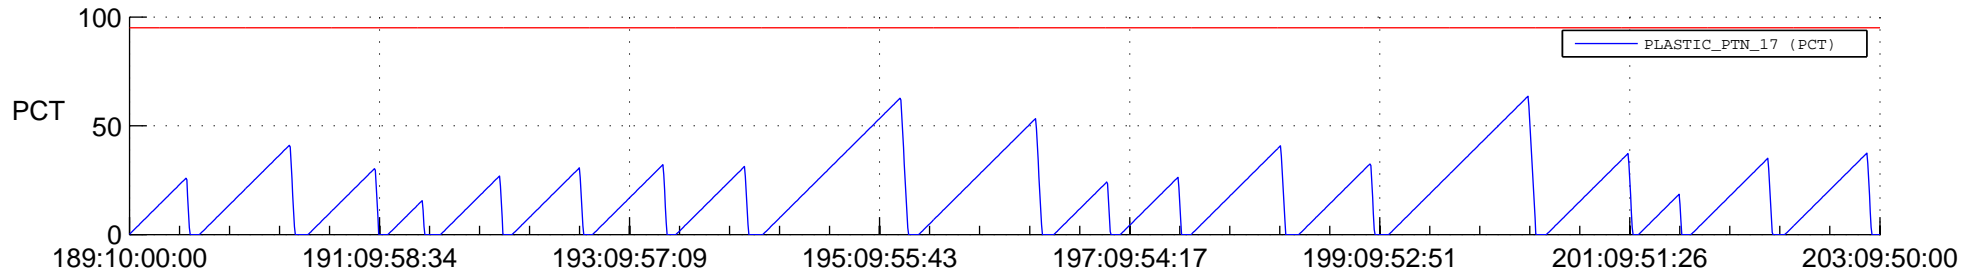

STEREO AHEAD SSR PCT Full Prediction

SWAVES_Percent_Full_Prediction

IMPACT_Percent_Full_Prediction

PLASTIC_Percent_Full_Prediction

Spacecraft_DownLink_Rate