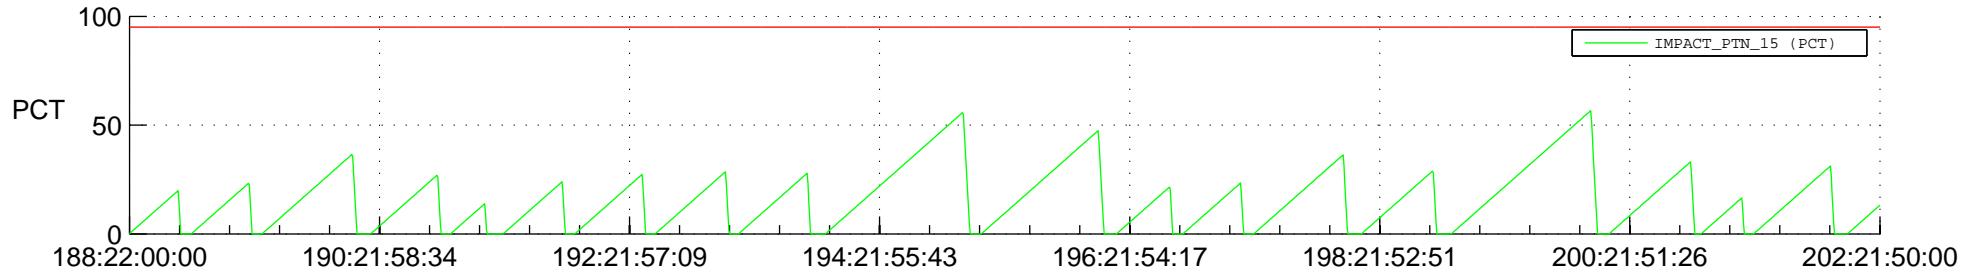

STEREO AHEAD SSR PCT Full Prediction

SWAVES_Percent_Full_Prediction

IMPACT_Percent_Full_Prediction

PLASTIC_Percent_Full_Prediction

Spacecraft_DownLink_Rate