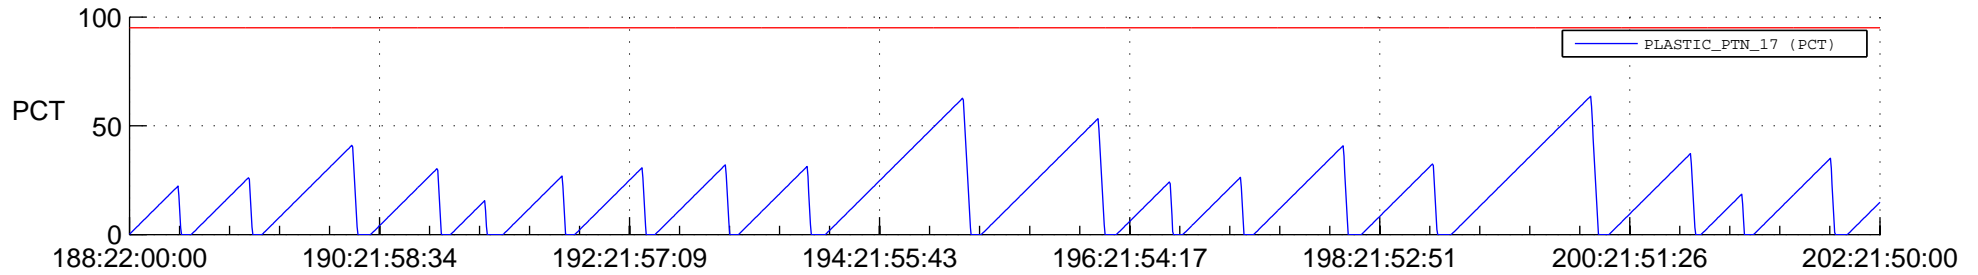

STEREO AHEAD SSR PCT Full Prediction

SWAVES_Percent_Full_Prediction

IMPACT_Percent_Full_Prediction

PLASTIC_Percent_Full_Prediction

Spacecraft_DownLink_Rate