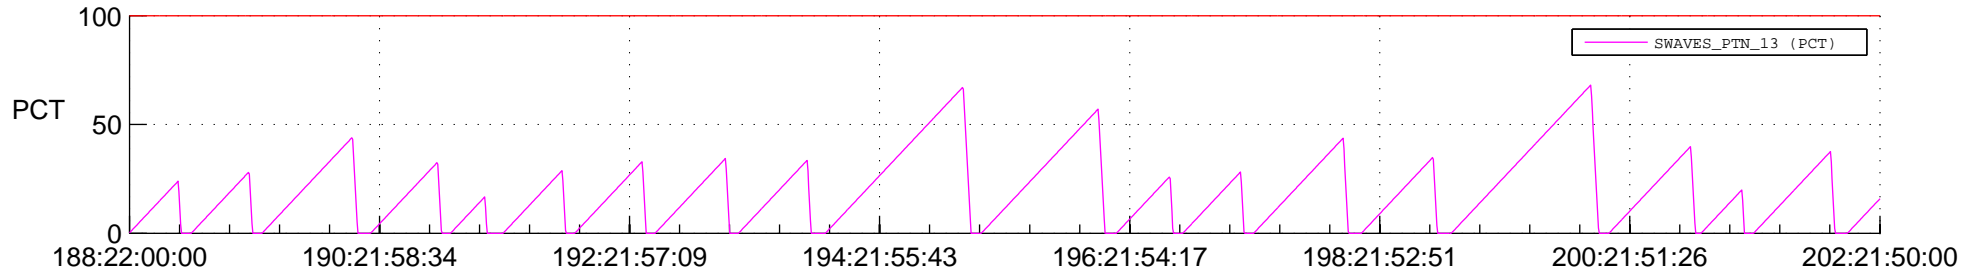

STEREO AHEAD SSR PCT Full Prediction

SWAVES_Percent_Full_Prediction

IMPACT_Percent_Full_Prediction

PLASTIC_Percent_Full_Prediction

Spacecraft_DownLink_Rate