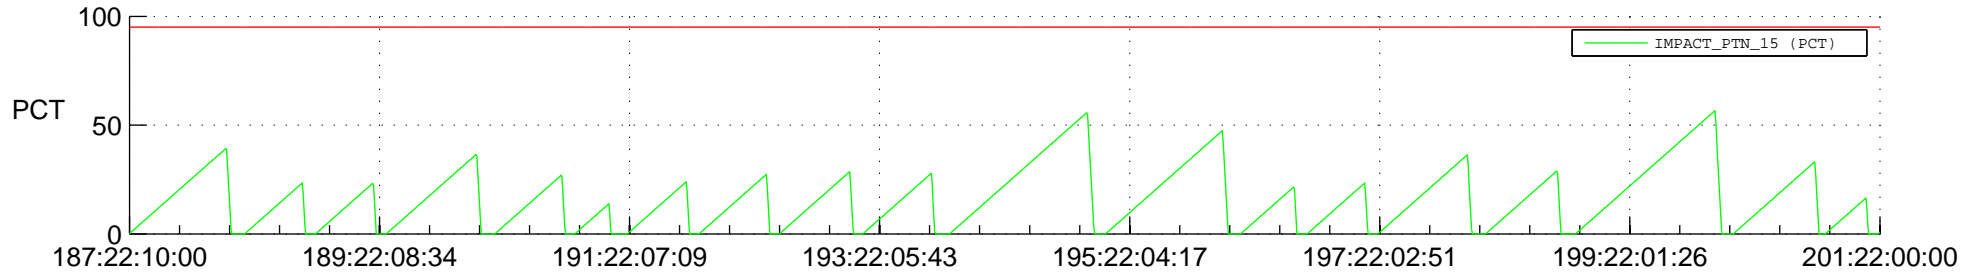

STEREO AHEAD SSR PCT Full Prediction

SWAVES_Percent_Full_Prediction

IMPACT_Percent_Full_Prediction

PLASTIC_Percent_Full_Prediction

Spacecraft_DownLink_Rate

Ground Time (2022:187:22:10:00.000 -2022:201:22:00:00.000)