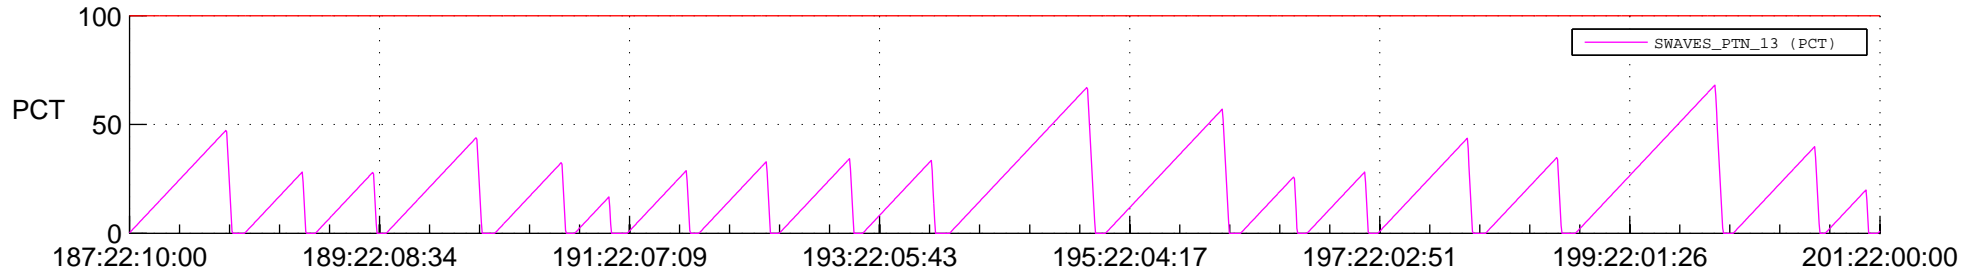

STEREO AHEAD SSR PCT Full Prediction

SWAVES_Percent_Full_Prediction

IMPACT_Percent_Full_Prediction

PLASTIC_Percent_Full_Prediction

Spacecraft_DownLink_Rate

Ground Time (2022:187:22:10:00.000 -2022:201:22:00:00.000)