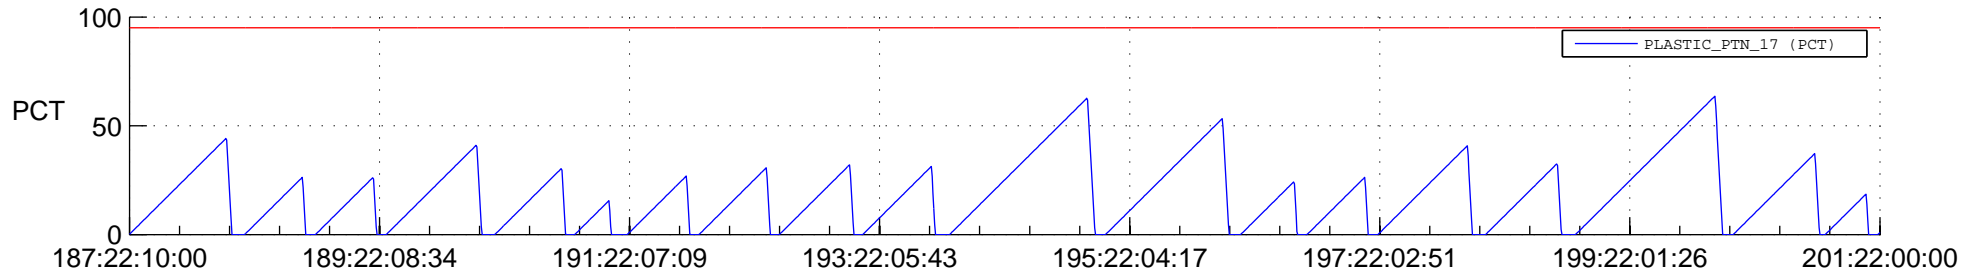

STEREO AHEAD SSR PCT Full Prediction

SWAVES_Percent_Full_Prediction

IMPACT_Percent_Full_Prediction

PLASTIC_Percent_Full_Prediction

Spacecraft_DownLink_Rate

Ground Time (2022:187:22:10:00.000 -2022:201:22:00:00.000)