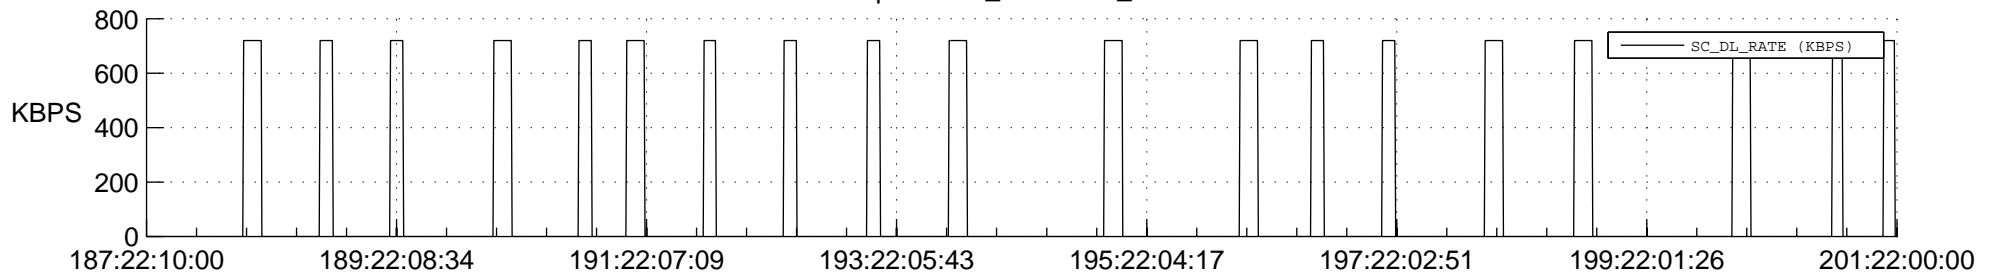

STEREO AHEAD SSR PCT Full Prediction

SWAVES_Percent_Full_Prediction

IMPACT_Percent_Full_Prediction

PLASTIC_Percent_Full_Prediction

Spacecraft_DownLink_Rate

Ground Time (2022:187:22:10:00.000 -2022:201:22:00:00.000)