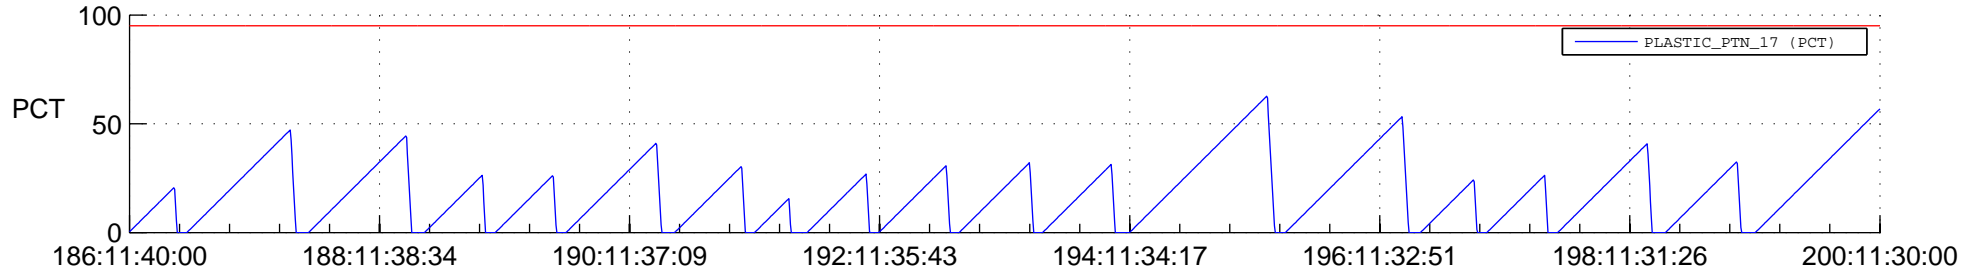

STEREO AHEAD SSR PCT Full Prediction

SWAVES_Percent_Full_Prediction

IMPACT_Percent_Full_Prediction

PLASTIC_Percent_Full_Prediction

Spacecraft_DownLink_Rate

Ground Time (2022:186:11:40:00.000 -2022:200:11:30:00.000)