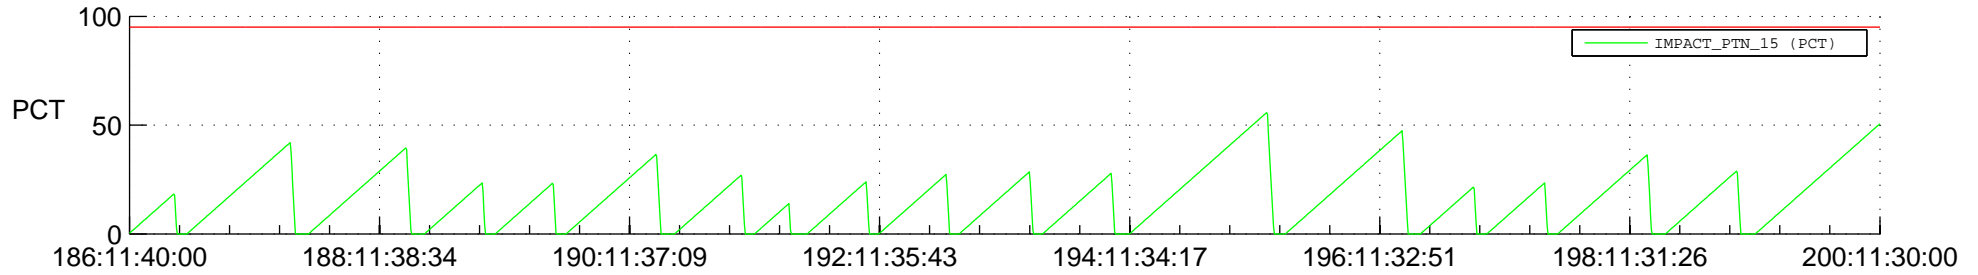

STEREO AHEAD SSR PCT Full Prediction

SWAVES_Percent_Full_Prediction

IMPACT_Percent_Full_Prediction

PLASTIC_Percent_Full_Prediction

Spacecraft_DownLink_Rate

Ground Time (2022:186:11:40:00.000 -2022:200:11:30:00.000)