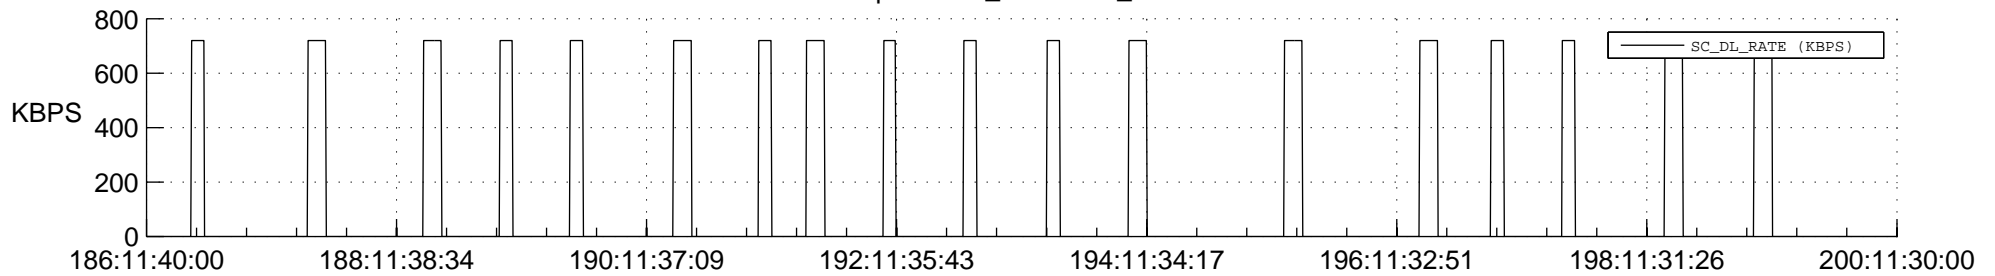

STEREO AHEAD SSR PCT Full Prediction

SWAVES_Percent_Full_Prediction

IMPACT_Percent_Full_Prediction

PLASTIC_Percent_Full_Prediction

Spacecraft_DownLink_Rate

Ground Time (2022:186:11:40:00.000 -2022:200:11:30:00.000)