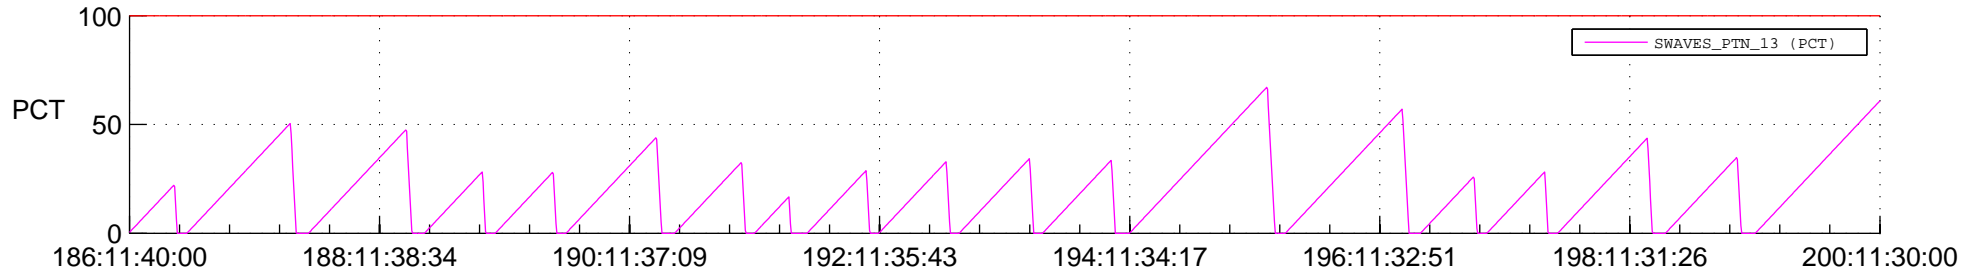

STEREO AHEAD SSR PCT Full Prediction

SWAVES_Percent_Full_Prediction

IMPACT_Percent_Full_Prediction

PLASTIC_Percent_Full_Prediction

Spacecraft_DownLink_Rate

Ground Time (2022:186:11:40:00.000 -2022:200:11:30:00.000)