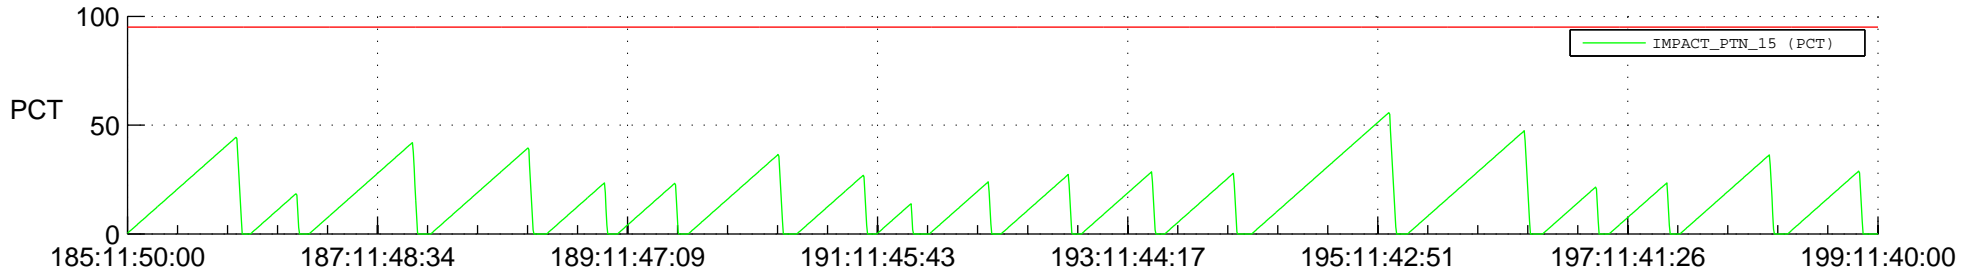

STEREO AHEAD SSR PCT Full Prediction

SWAVES_Percent_Full_Prediction

IMPACT_Percent_Full_Prediction

PLASTIC_Percent_Full_Prediction

Spacecraft_DownLink_Rate