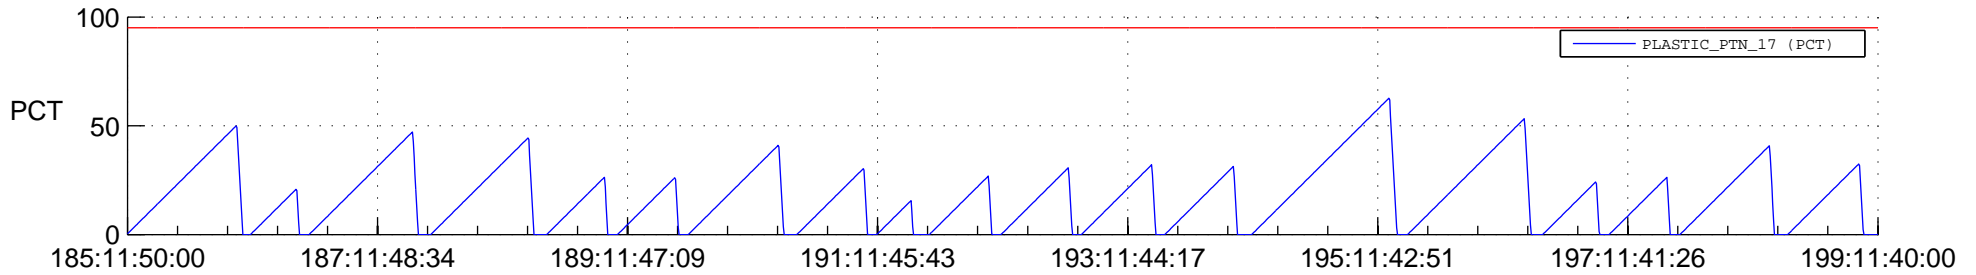

STEREO AHEAD SSR PCT Full Prediction

SWAVES_Percent_Full_Prediction

IMPACT_Percent_Full_Prediction

PLASTIC_Percent_Full_Prediction

Spacecraft_DownLink_Rate