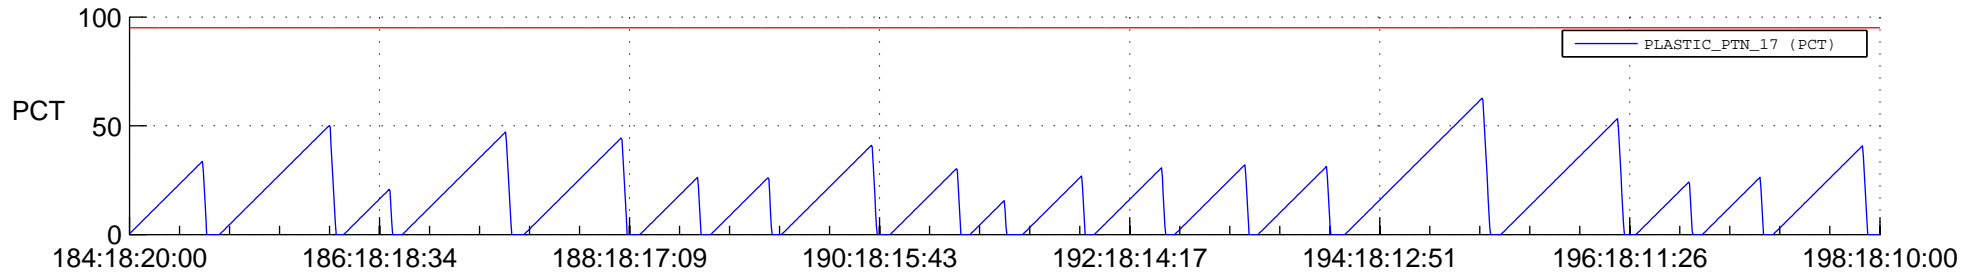

PLASTIC_Percent_Full_Prediction