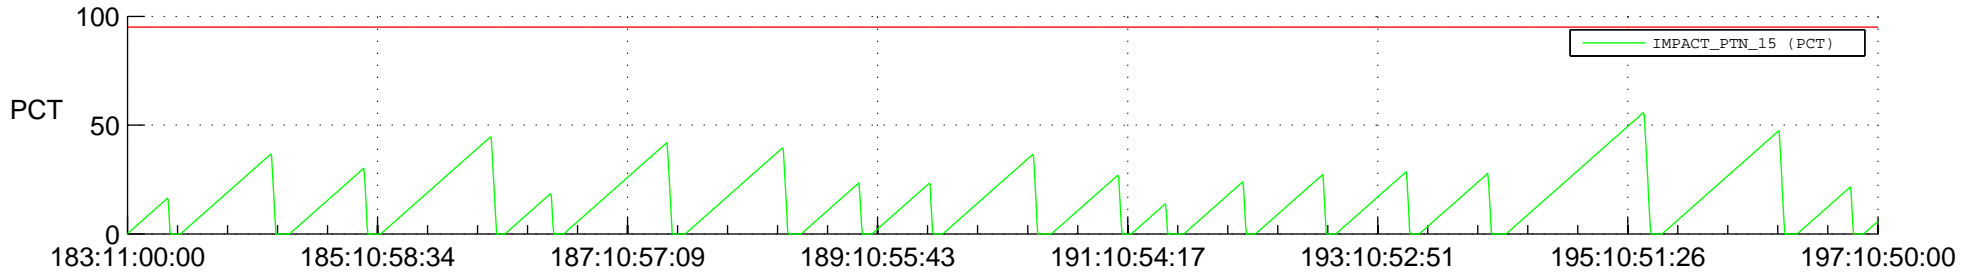

IMPACT_Percent_Full_Prediction