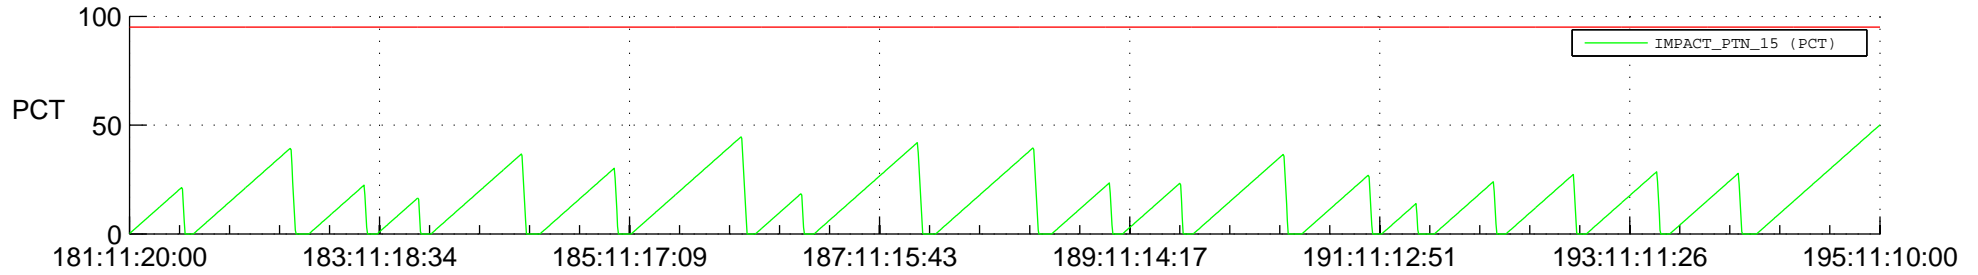

STEREO AHEAD SSR PCT Full Prediction

SWAVES_Percent_Full_Prediction

IMPACT_Percent_Full_Prediction

PLASTIC_Percent_Full_Prediction

Spacecraft_DownLink_Rate

Ground Time (2022:181:11:20:00.000 -2022:195:11:10:00.000)