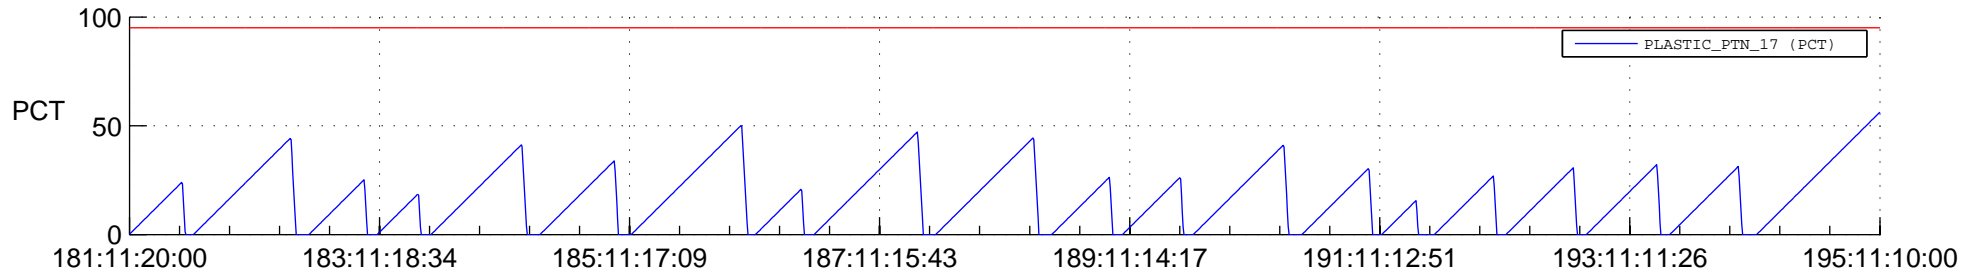

STEREO AHEAD SSR PCT Full Prediction

SWAVES_Percent_Full_Prediction

IMPACT_Percent_Full_Prediction

PLASTIC_Percent_Full_Prediction

Spacecraft_DownLink_Rate

Ground Time (2022:181:11:20:00.000 -2022:195:11:10:00.000)