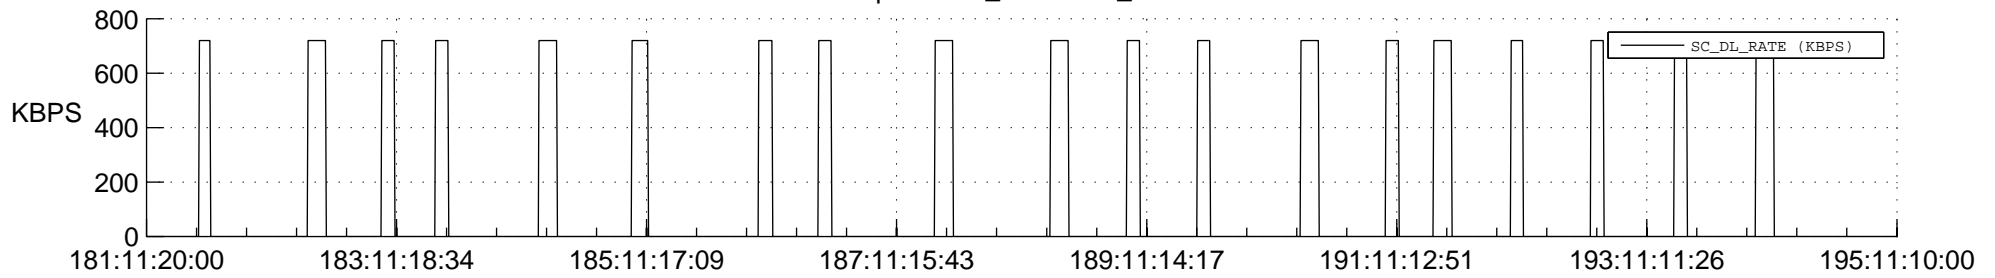

STEREO AHEAD SSR PCT Full Prediction

SWAVES_Percent_Full_Prediction

IMPACT_Percent_Full_Prediction

PLASTIC_Percent_Full_Prediction

Spacecraft_DownLink_Rate

Ground Time (2022:181:11:20:00.000 -2022:195:11:10:00.000)