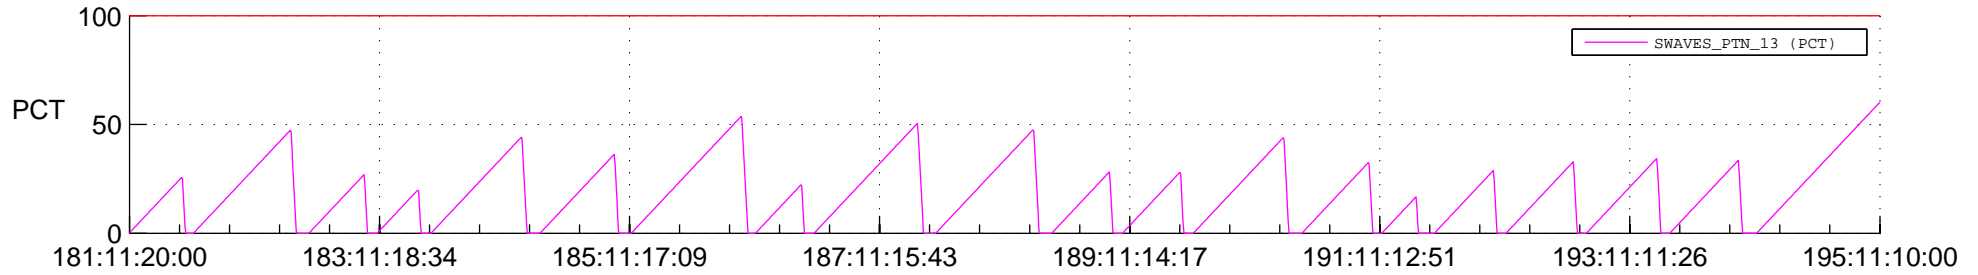

STEREO AHEAD SSR PCT Full Prediction

SWAVES_Percent_Full_Prediction

IMPACT_Percent_Full_Prediction

PLASTIC_Percent_Full_Prediction

Spacecraft_DownLink_Rate

Ground Time (2022:181:11:20:00.000 -2022:195:11:10:00.000)