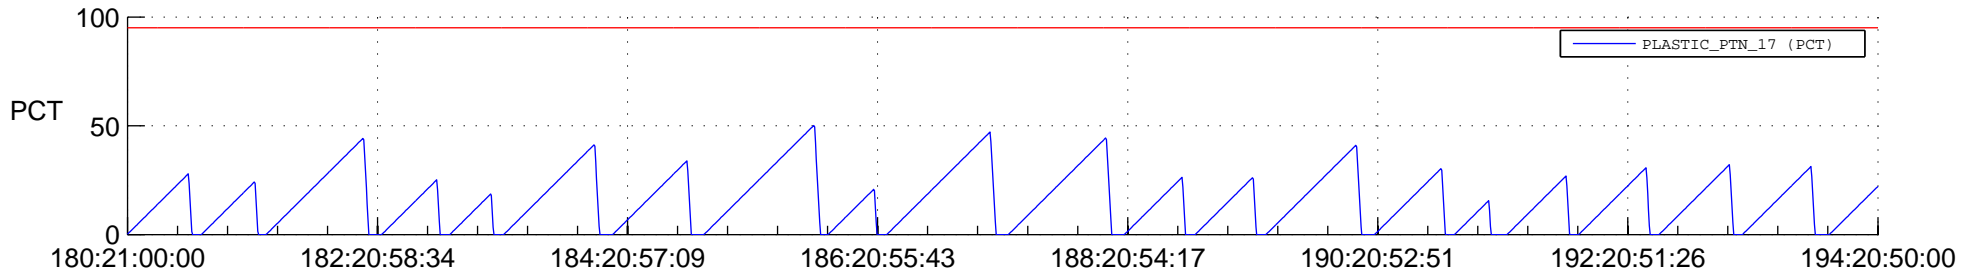

## SWAVES\_Percent\_Full\_Prediction

## Spacecraft\_DownLink\_Rate

Ground Time (2022:180:21:00:00.000 -2022:194:20:50:00.000)