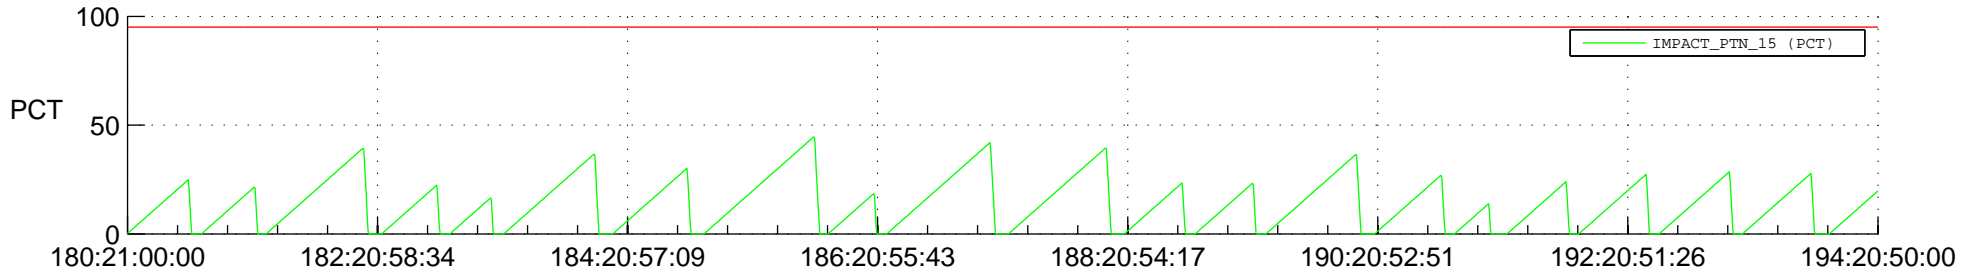

IMPACT_Percent_Full_Prediction