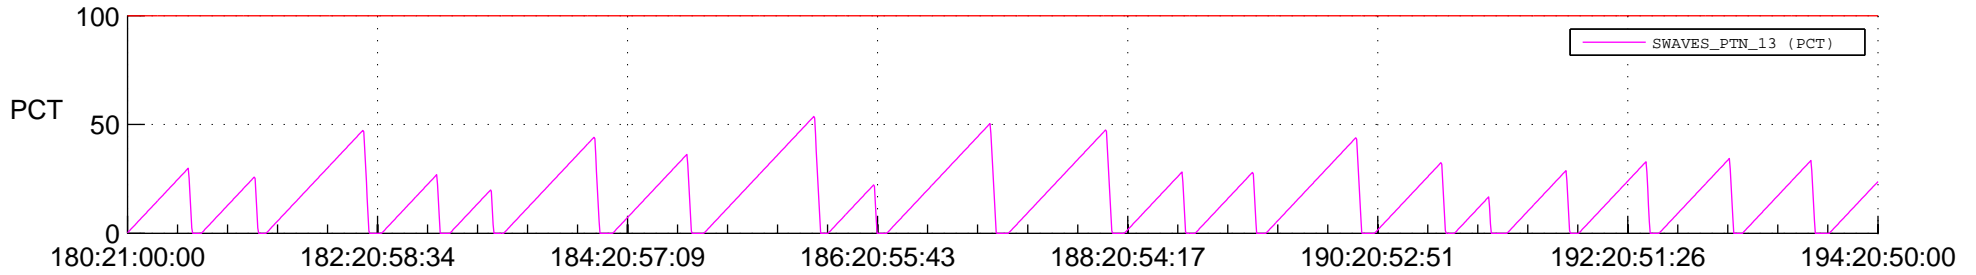

## SWAVES\_Percent\_Full\_Prediction

## Spacecraft\_DownLink\_Rate

Ground Time (2022:180:21:00:00.000 -2022:194:20:50:00.000)