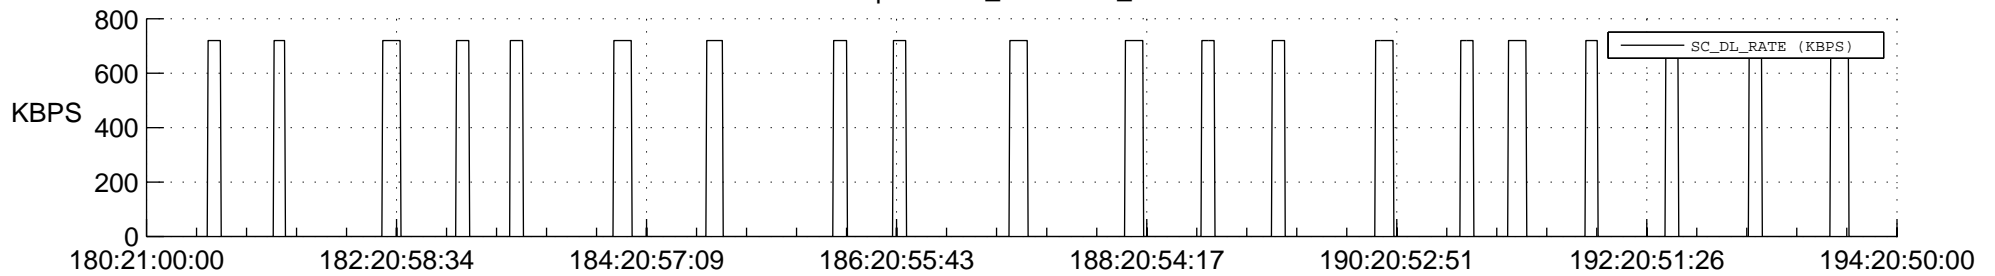

## Spacecraft\_DownLink\_Rate

Ground Time (2022:180:21:00:00.000 -2022:194:20:50:00.000)