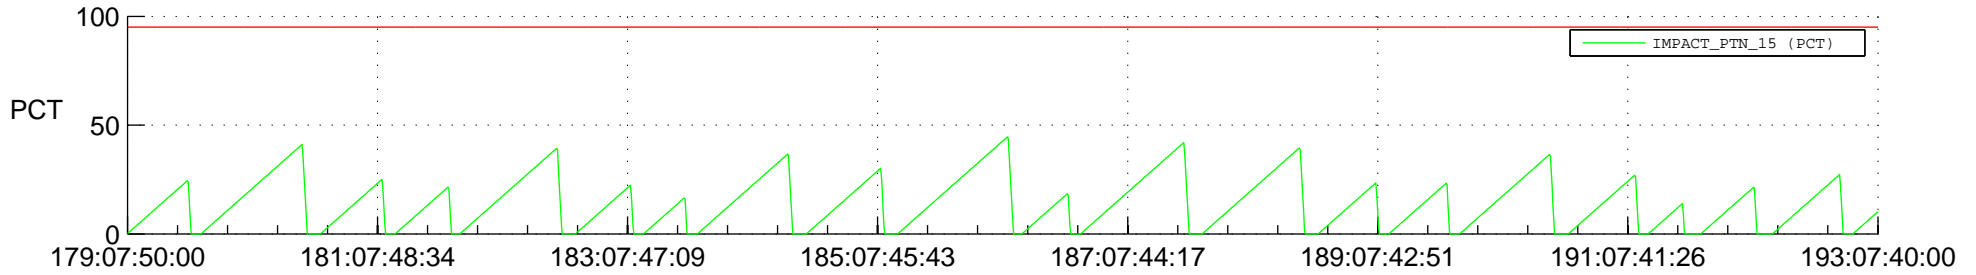

STEREO AHEAD SSR PCT Full Prediction

SWAVES_Percent_Full_Prediction

IMPACT_Percent_Full_Prediction

PLASTIC_Percent_Full_Prediction

Spacecraft_DownLink_Rate

Ground Time (2022:179:07:50:00.000 -2022:193:07:40:00.000)