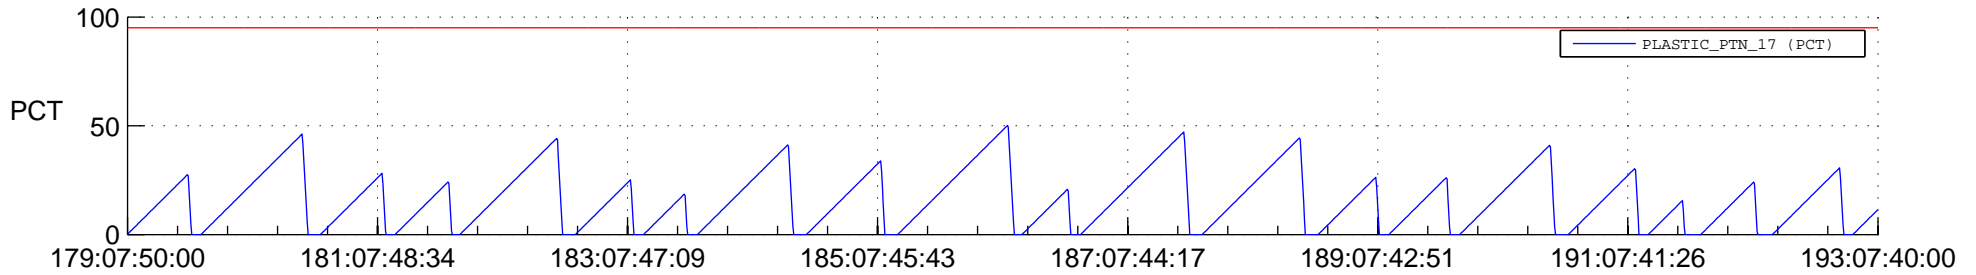

STEREO AHEAD SSR PCT Full Prediction

SWAVES_Percent_Full_Prediction

IMPACT_Percent_Full_Prediction

PLASTIC_Percent_Full_Prediction

Spacecraft_DownLink_Rate

Ground Time (2022:179:07:50:00.000 -2022:193:07:40:00.000)