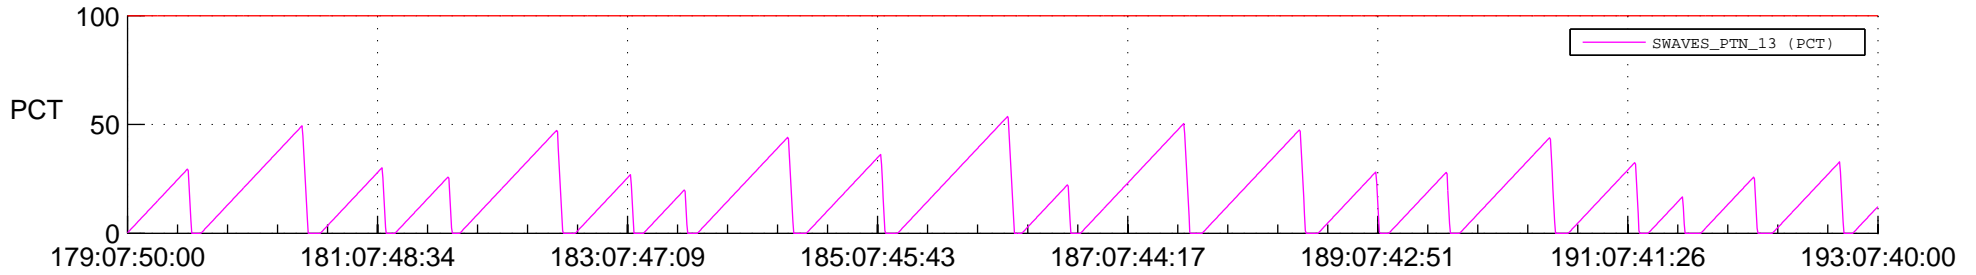

STEREO AHEAD SSR PCT Full Prediction

SWAVES_Percent_Full_Prediction

IMPACT_Percent_Full_Prediction

PLASTIC_Percent_Full_Prediction

Spacecraft_DownLink_Rate

Ground Time (2022:179:07:50:00.000 -2022:193:07:40:00.000)