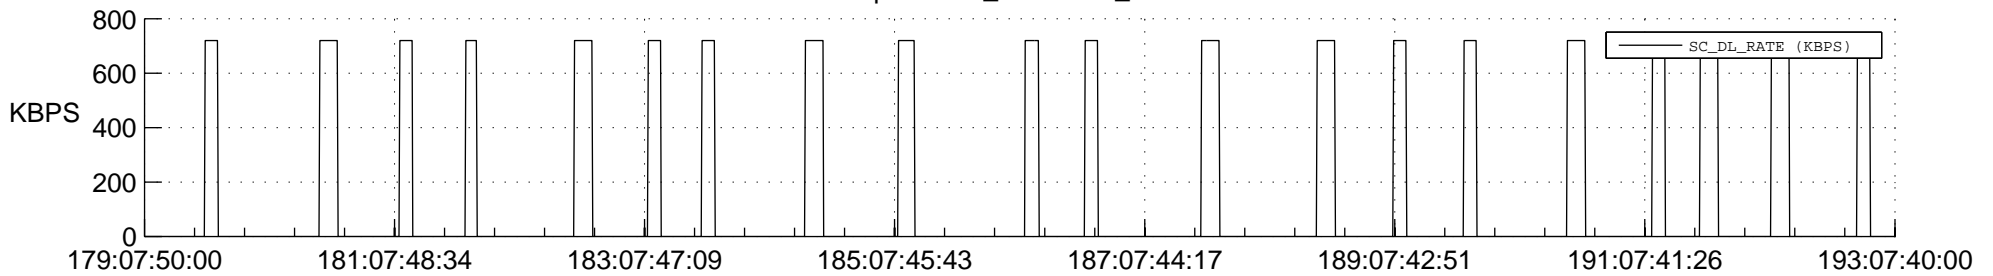

STEREO AHEAD SSR PCT Full Prediction

SWAVES_Percent_Full_Prediction

IMPACT_Percent_Full_Prediction

PLASTIC_Percent_Full_Prediction

Spacecraft_DownLink_Rate

Ground Time (2022:179:07:50:00.000 -2022:193:07:40:00.000)