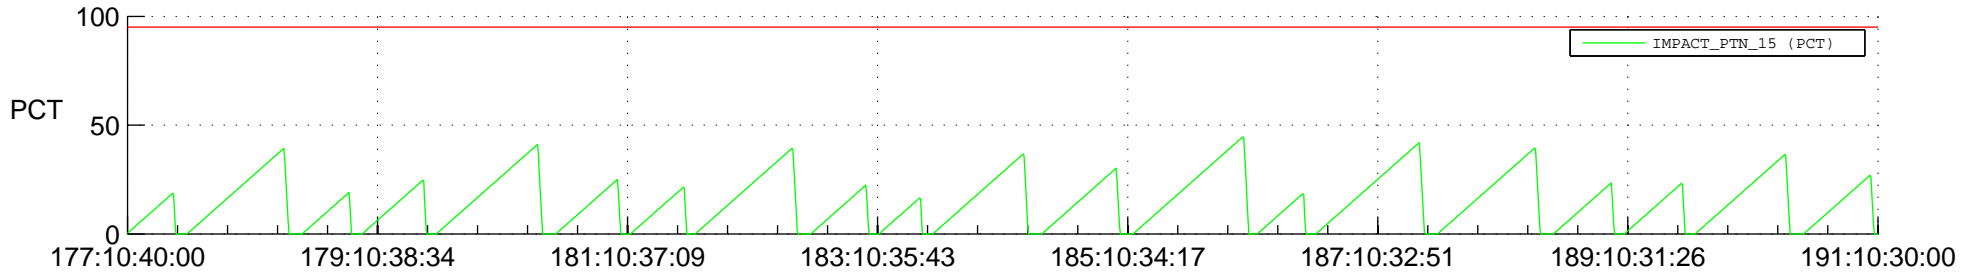

STEREO AHEAD SSR PCT Full Prediction

SWAVES_Percent_Full_Prediction

IMPACT_Percent_Full_Prediction

PLASTIC_Percent_Full_Prediction

Spacecraft_DownLink_Rate