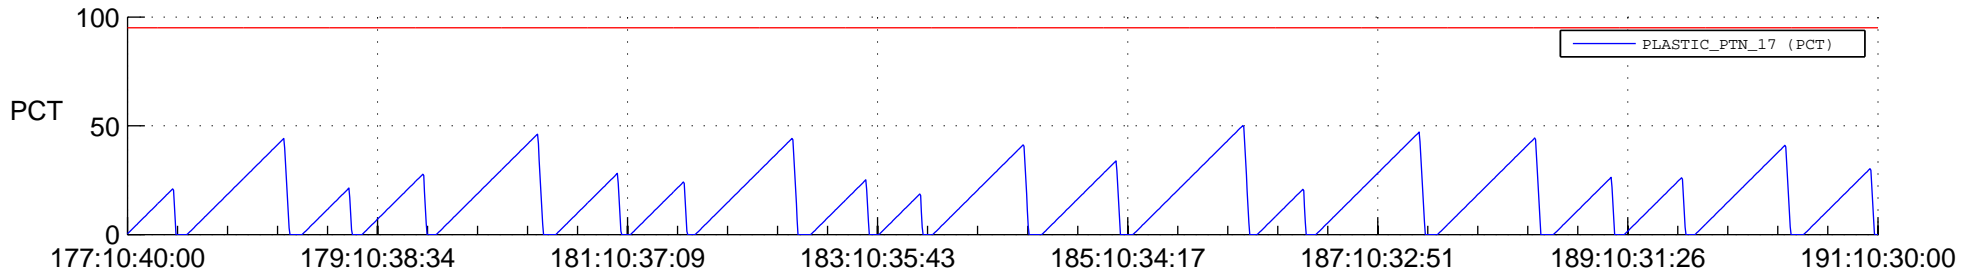

STEREO AHEAD SSR PCT Full Prediction

SWAVES_Percent_Full_Prediction

IMPACT_Percent_Full_Prediction

PLASTIC_Percent_Full_Prediction

Spacecraft_DownLink_Rate