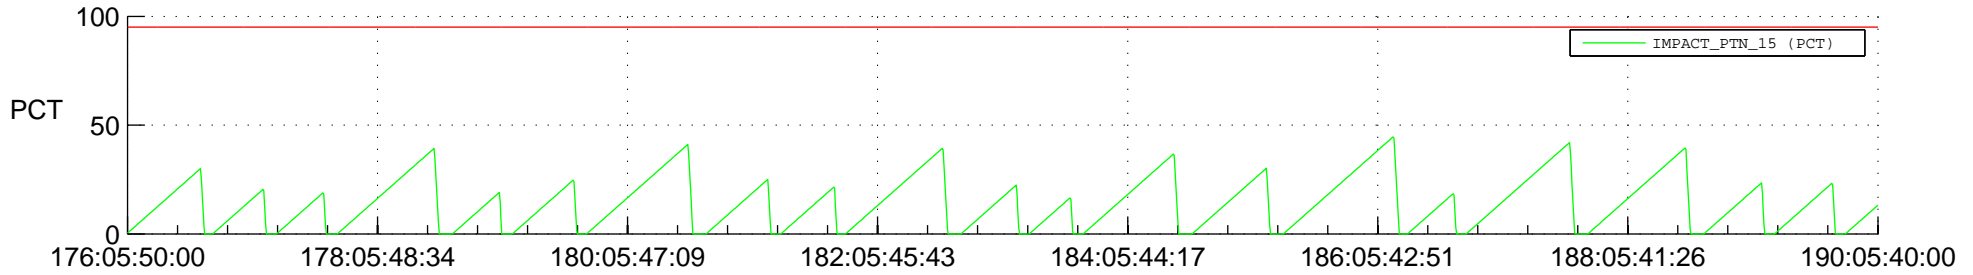

IMPACT_Percent_Full_Prediction