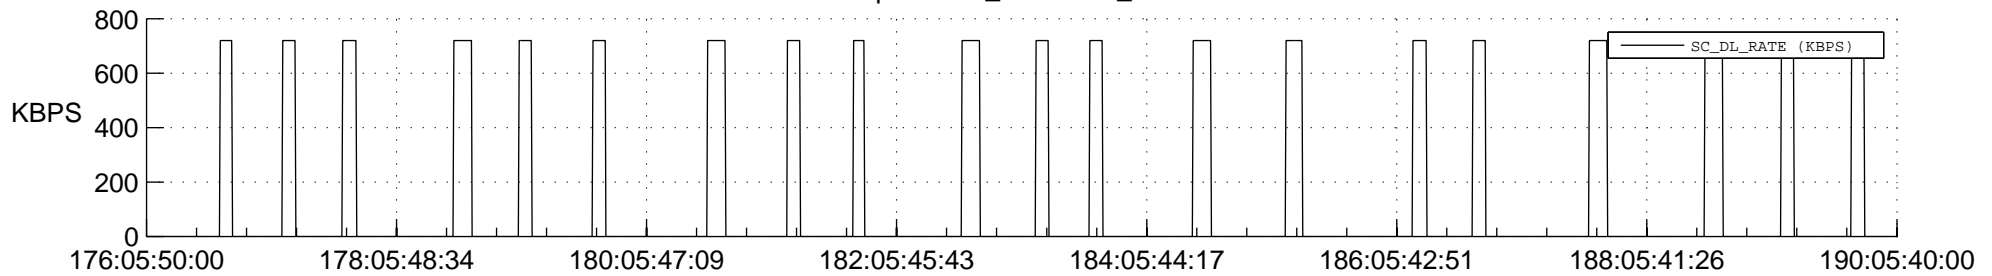

## Spacecraft\_DownLink\_Rate

Ground Time (2022:176:05:50:00.000 -2022:190:05:40:00.000)