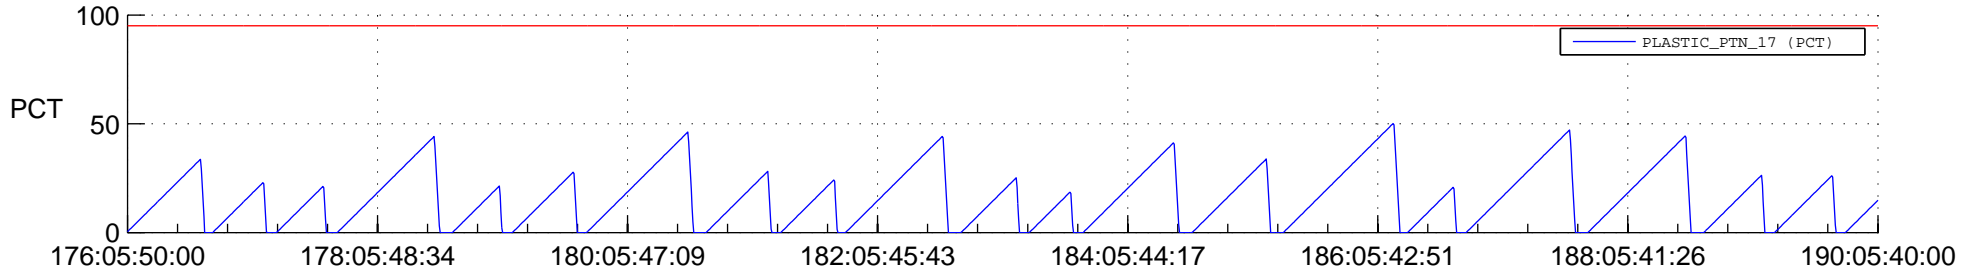

# STEREO AHEAD SSR PCT Full Prediction

## SWAVES\_Percent\_Full\_Prediction

## Spacecraft\_DownLink\_Rate

Ground Time (2022:176:05:50:00.000 -2022:190:05:40:00.000)