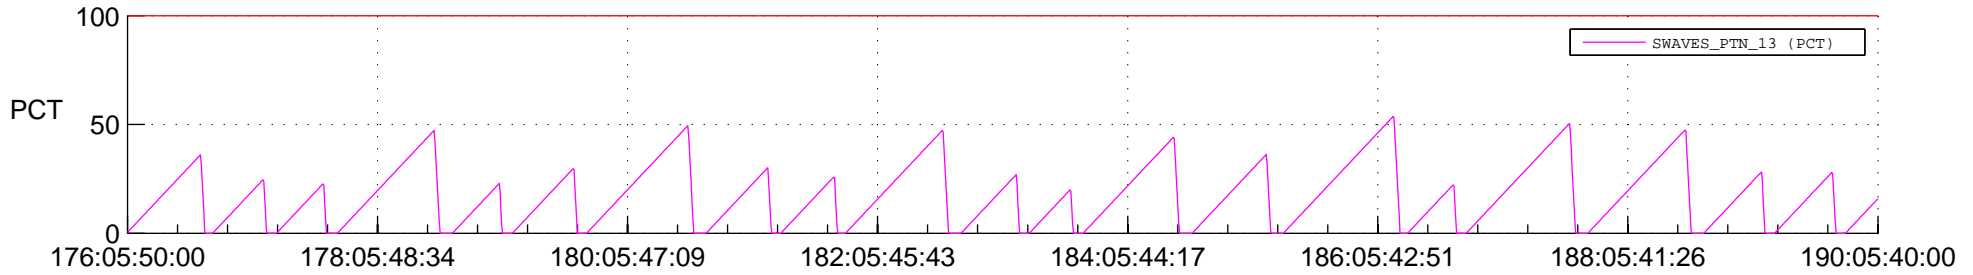

## SWAVES\_Percent\_Full\_Prediction

## Spacecraft\_DownLink\_Rate

Ground Time (2022:176:05:50:00.000 -2022:190:05:40:00.000)