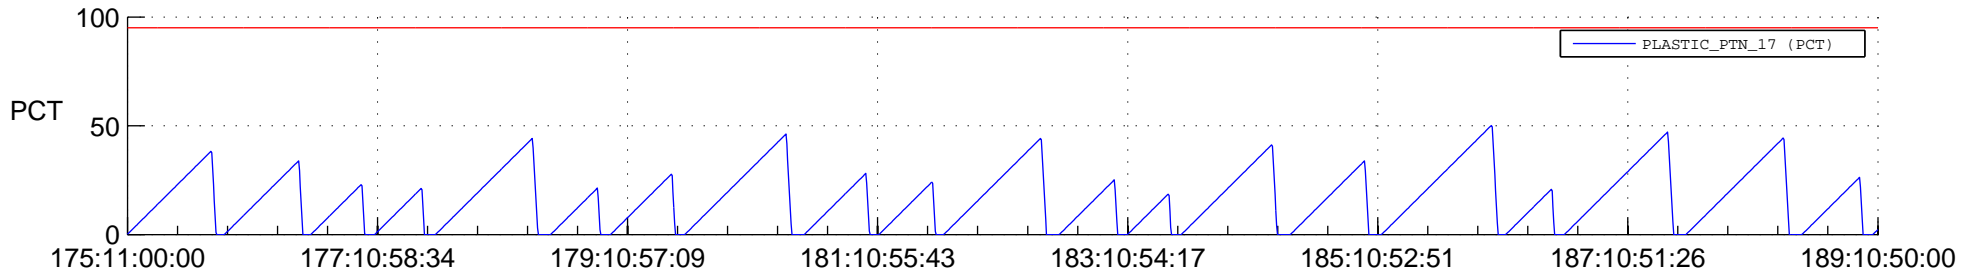

STEREO AHEAD SSR PCT Full Prediction

SWAVES_Percent_Full_Prediction

IMPACT_Percent_Full_Prediction

PLASTIC_Percent_Full_Prediction

Spacecraft_DownLink_Rate

Ground Time (2022:175:11:00:00.000 -2022:189:10:50:00.000)