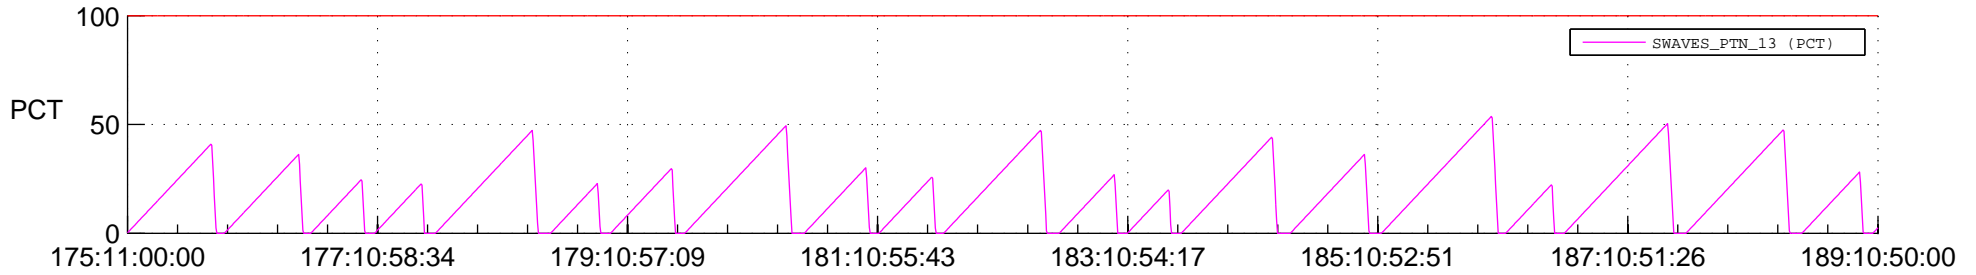

STEREO AHEAD SSR PCT Full Prediction

SWAVES_Percent_Full_Prediction

IMPACT_Percent_Full_Prediction

PLASTIC_Percent_Full_Prediction

Spacecraft_DownLink_Rate

Ground Time (2022:175:11:00:00.000 -2022:189:10:50:00.000)