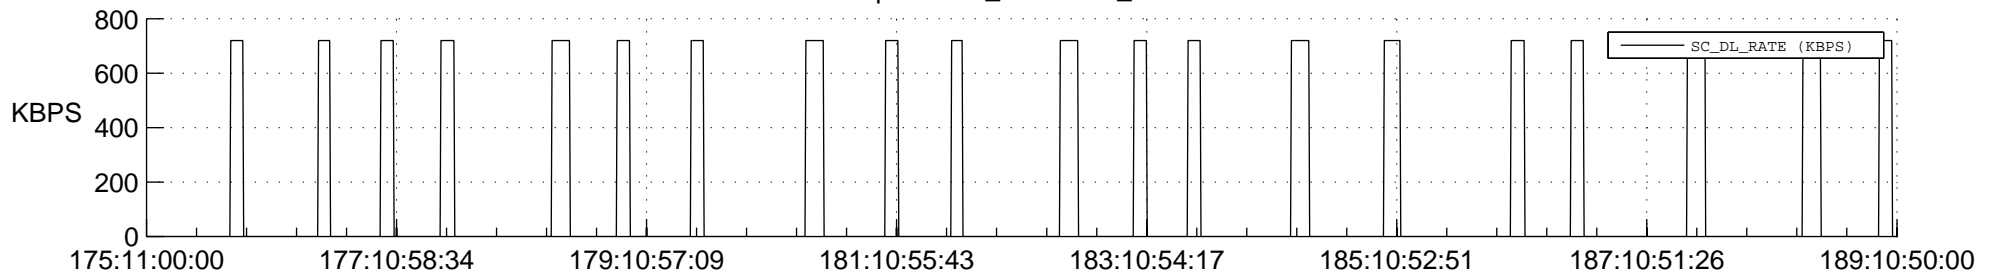

STEREO AHEAD SSR PCT Full Prediction

SWAVES_Percent_Full_Prediction

IMPACT_Percent_Full_Prediction

PLASTIC_Percent_Full_Prediction

Spacecraft_DownLink_Rate

Ground Time (2022:175:11:00:00.000 -2022:189:10:50:00.000)