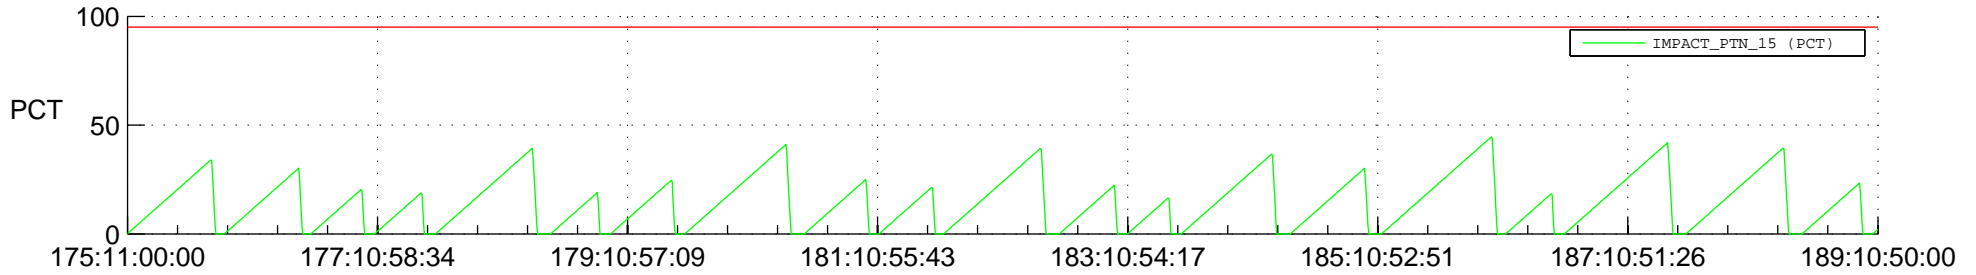

STEREO AHEAD SSR PCT Full Prediction

SWAVES_Percent_Full_Prediction

IMPACT_Percent_Full_Prediction

PLASTIC_Percent_Full_Prediction

Spacecraft_DownLink_Rate

Ground Time (2022:175:11:00:00.000 -2022:189:10:50:00.000)