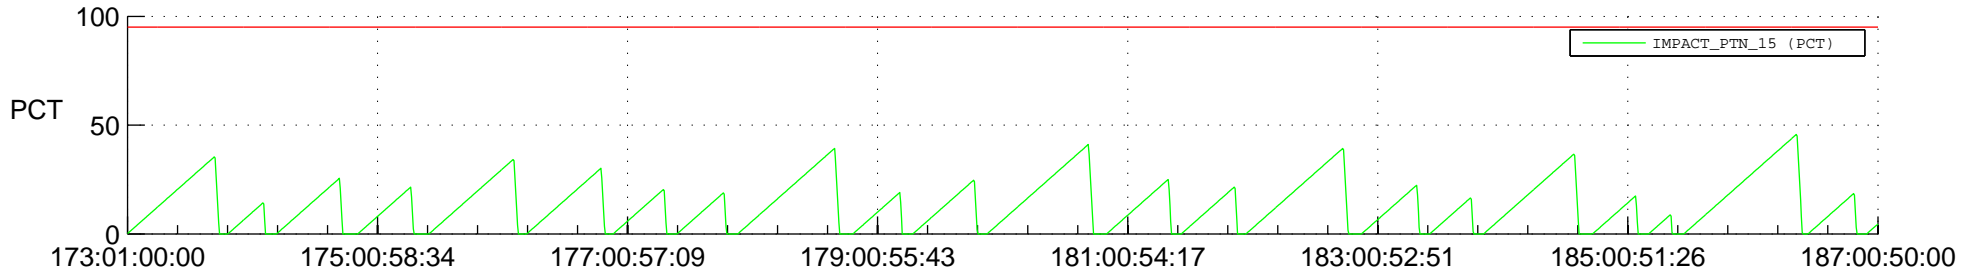

STEREO AHEAD SSR PCT Full Prediction

SWAVES_Percent_Full_Prediction

IMPACT_Percent_Full_Prediction

PLASTIC_Percent_Full_Prediction

Spacecraft_DownLink_Rate

Ground Time (2022:173:01:00:00.000 -2022:187:00:50:00.000)