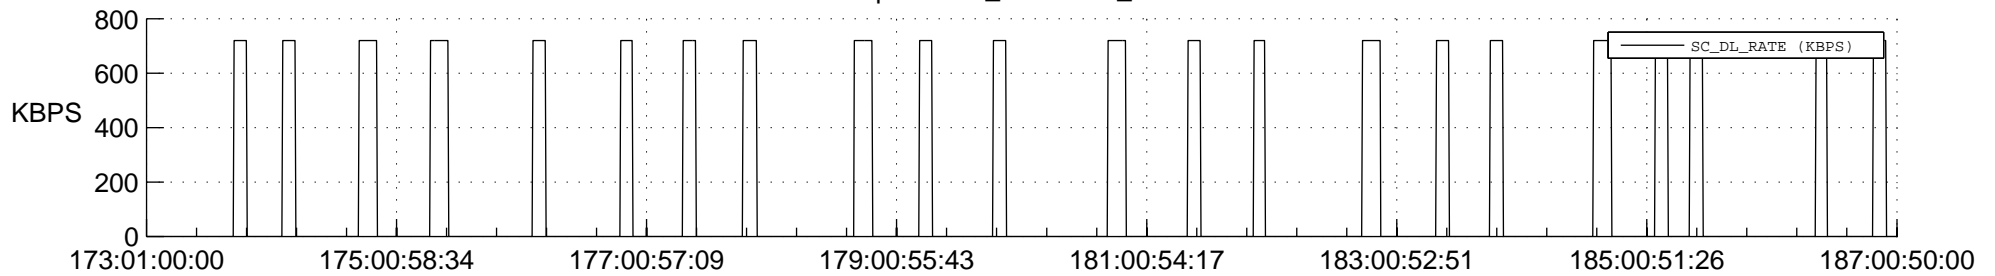

STEREO AHEAD SSR PCT Full Prediction

SWAVES_Percent_Full_Prediction

IMPACT_Percent_Full_Prediction

PLASTIC_Percent_Full_Prediction

Spacecraft_DownLink_Rate

Ground Time (2022:173:01:00:00.000 -2022:187:00:50:00.000)