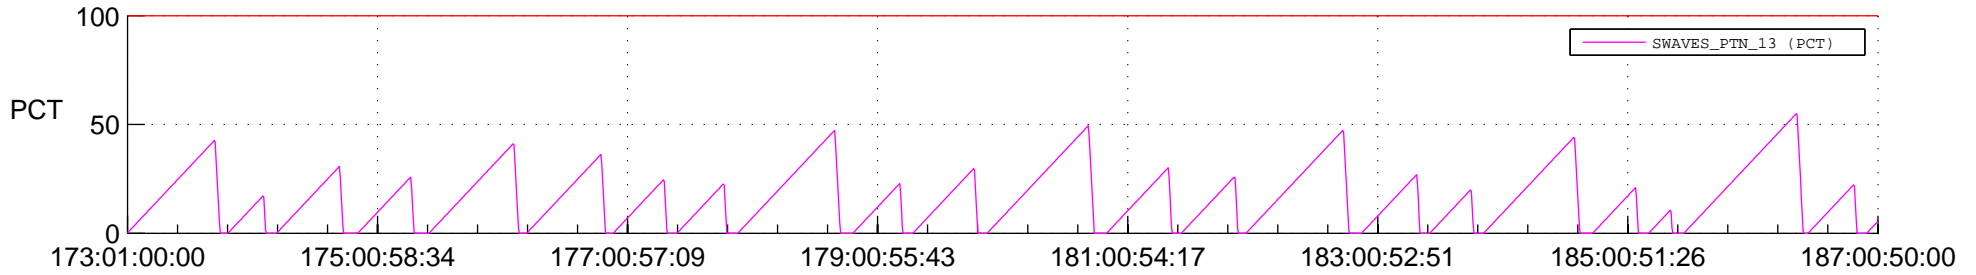

STEREO AHEAD SSR PCT Full Prediction

SWAVES_Percent_Full_Prediction

IMPACT_Percent_Full_Prediction

PLASTIC_Percent_Full_Prediction

Spacecraft_DownLink_Rate

Ground Time (2022:173:01:00:00.000 -2022:187:00:50:00.000)