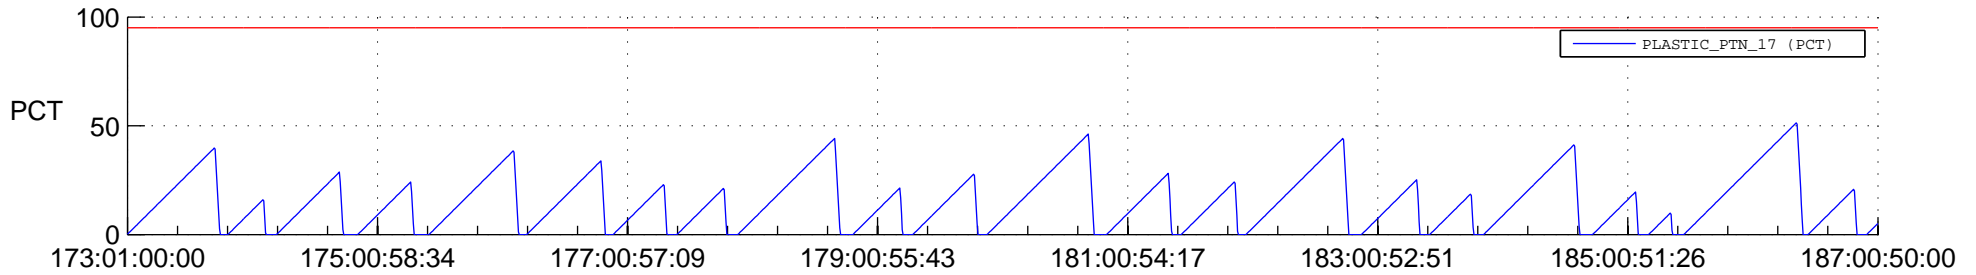

STEREO AHEAD SSR PCT Full Prediction

SWAVES_Percent_Full_Prediction

IMPACT_Percent_Full_Prediction

PLASTIC_Percent_Full_Prediction

Spacecraft_DownLink_Rate

Ground Time (2022:173:01:00:00.000 -2022:187:00:50:00.000)