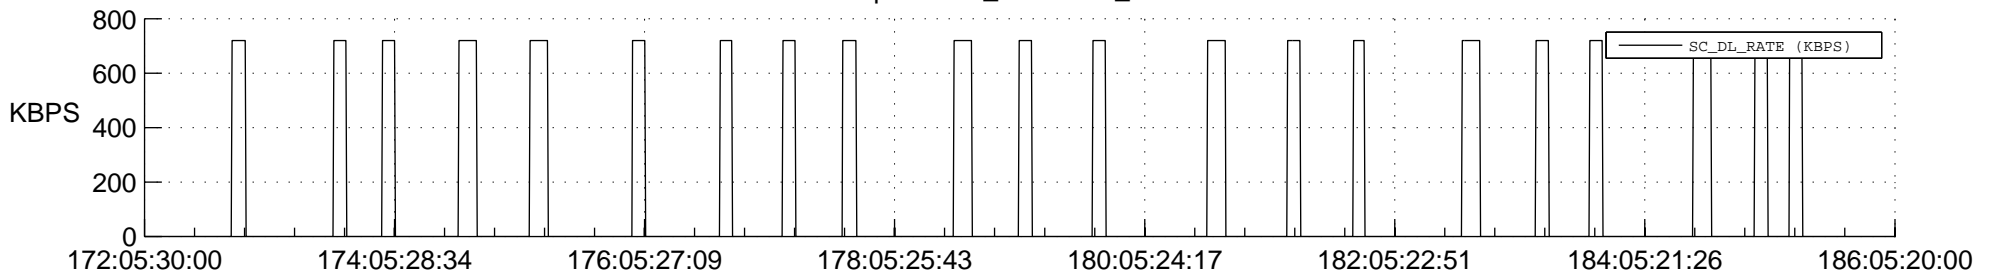

## Spacecraft\_DownLink\_Rate

Ground Time (2022:172:05:30:00.000 -2022:186:05:20:00.000)