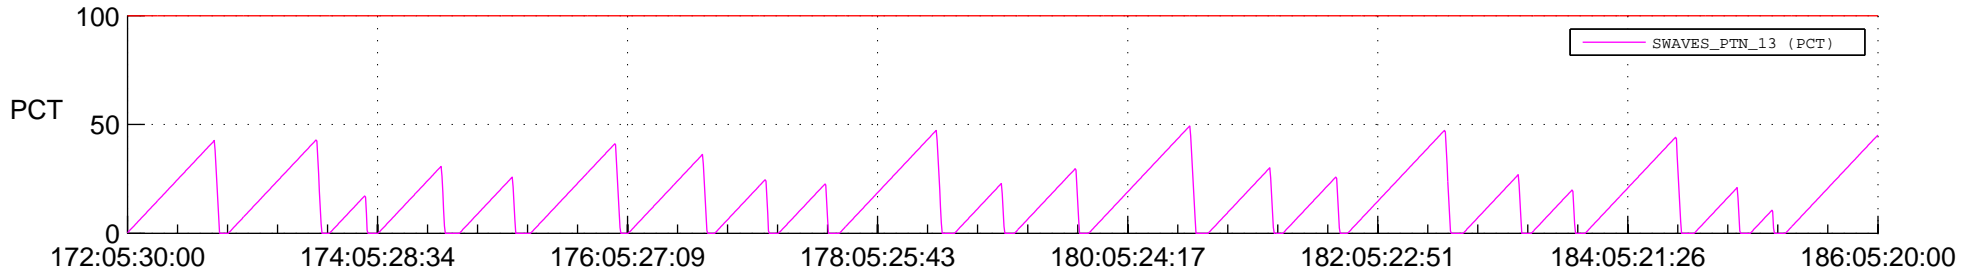

## SWAVES\_Percent\_Full\_Prediction

## Spacecraft\_DownLink\_Rate

Ground Time (2022:172:05:30:00.000 -2022:186:05:20:00.000)