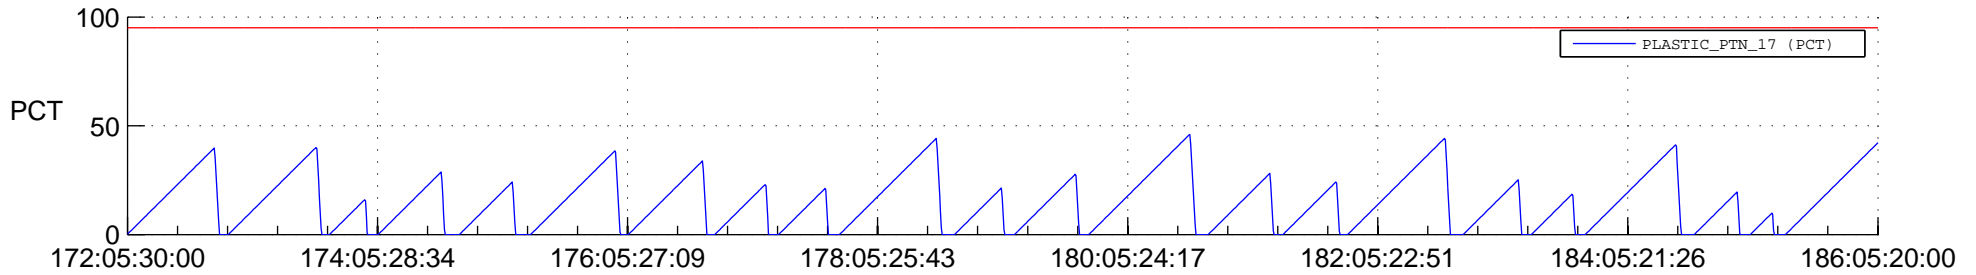

# STEREO AHEAD SSR PCT Full Prediction

## SWAVES\_Percent\_Full\_Prediction

## Spacecraft\_DownLink\_Rate

Ground Time (2022:172:05:30:00.000 -2022:186:05:20:00.000)