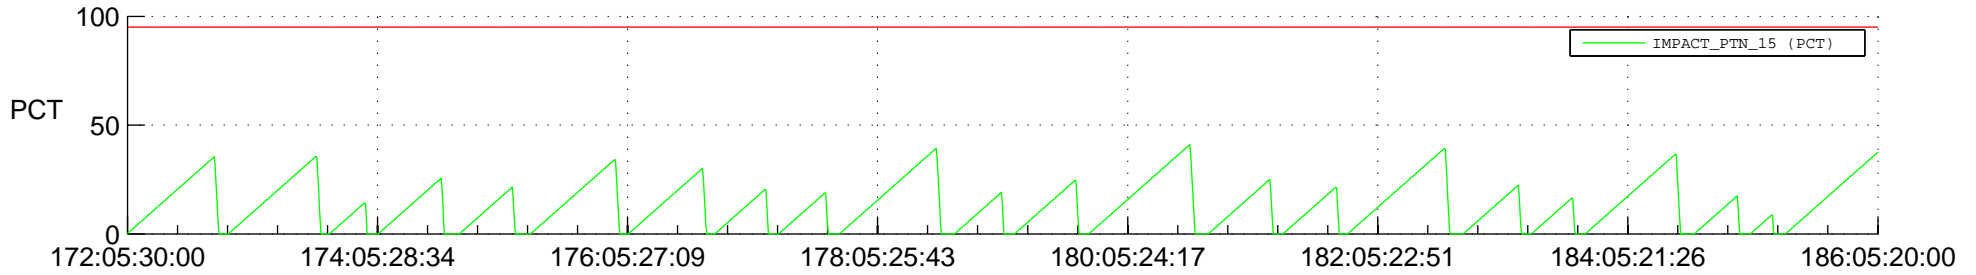

IMPACT_Percent_Full_Prediction