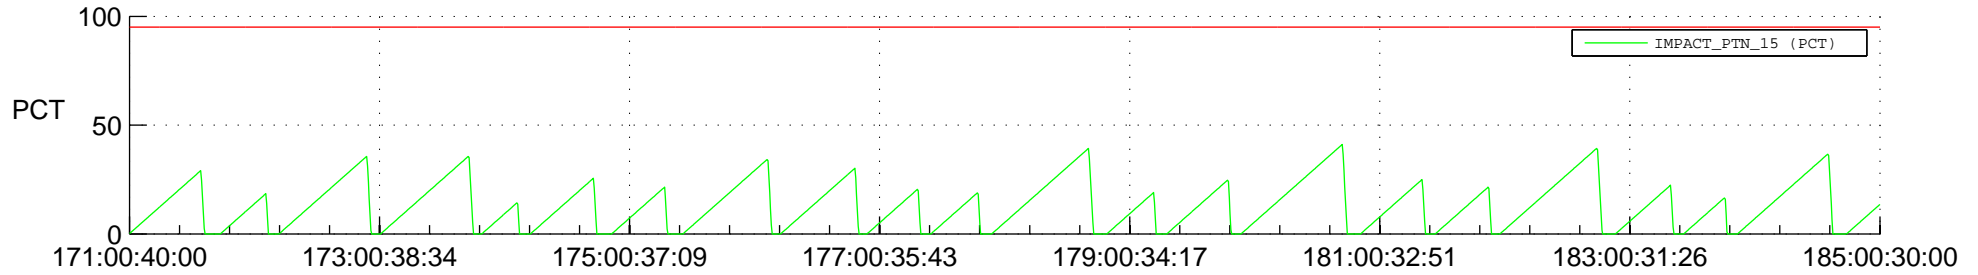

STEREO AHEAD SSR PCT Full Prediction

SWAVES_Percent_Full_Prediction

IMPACT_Percent_Full_Prediction

PLASTIC_Percent_Full_Prediction

Spacecraft_DownLink_Rate

Ground Time (2022:171:00:40:00.000 -2022:185:00:30:00.000)