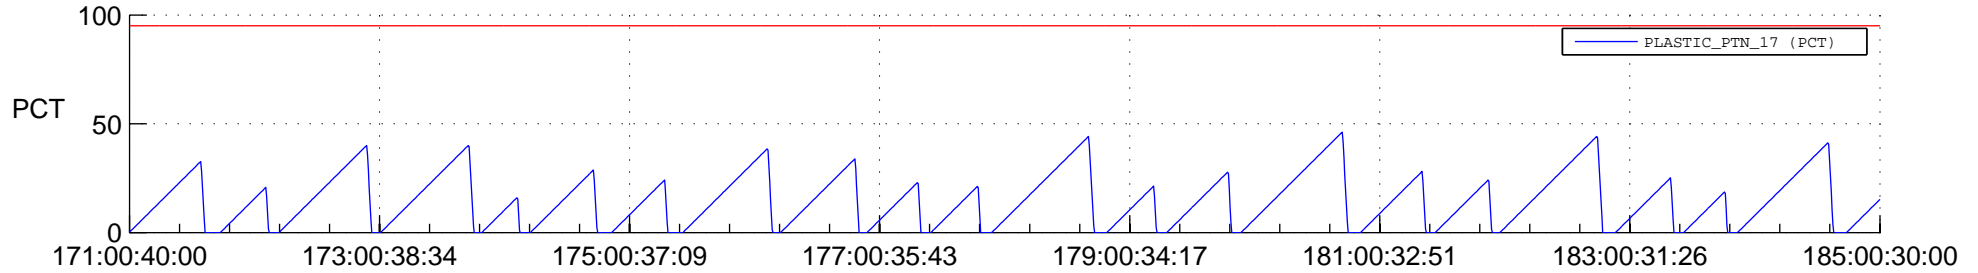

STEREO AHEAD SSR PCT Full Prediction

SWAVES_Percent_Full_Prediction

IMPACT_Percent_Full_Prediction

PLASTIC_Percent_Full_Prediction

Spacecraft_DownLink_Rate

Ground Time (2022:171:00:40:00.000 -2022:185:00:30:00.000)