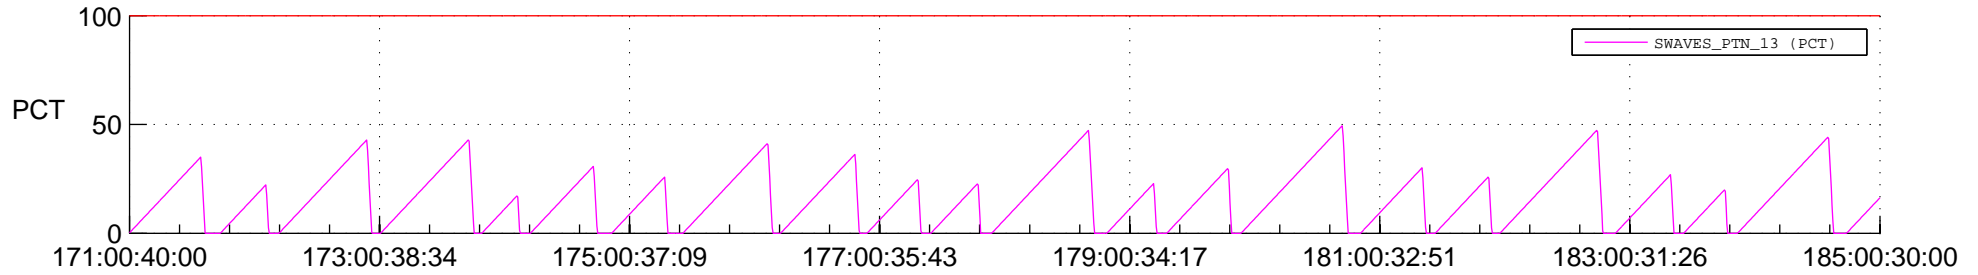

STEREO AHEAD SSR PCT Full Prediction

SWAVES_Percent_Full_Prediction

IMPACT_Percent_Full_Prediction

PLASTIC_Percent_Full_Prediction

Spacecraft_DownLink_Rate

Ground Time (2022:171:00:40:00.000 -2022:185:00:30:00.000)