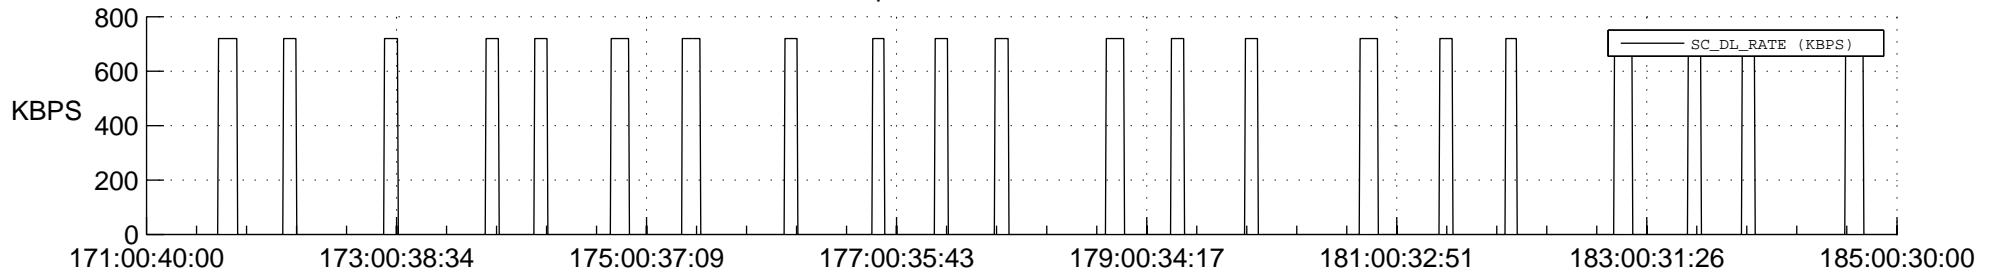

STEREO AHEAD SSR PCT Full Prediction

SWAVES_Percent_Full_Prediction

IMPACT_Percent_Full_Prediction

PLASTIC_Percent_Full_Prediction

Spacecraft_DownLink_Rate

Ground Time (2022:171:00:40:00.000 -2022:185:00:30:00.000)