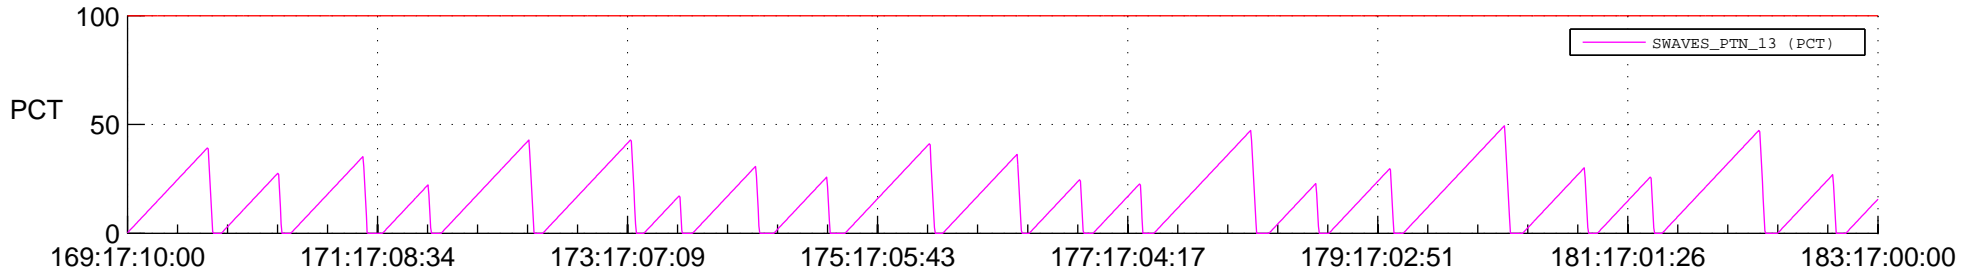

STEREO AHEAD SSR PCT Full Prediction

SWAVES_Percent_Full_Prediction

IMPACT_Percent_Full_Prediction

PLASTIC_Percent_Full_Prediction

Spacecraft_DownLink_Rate