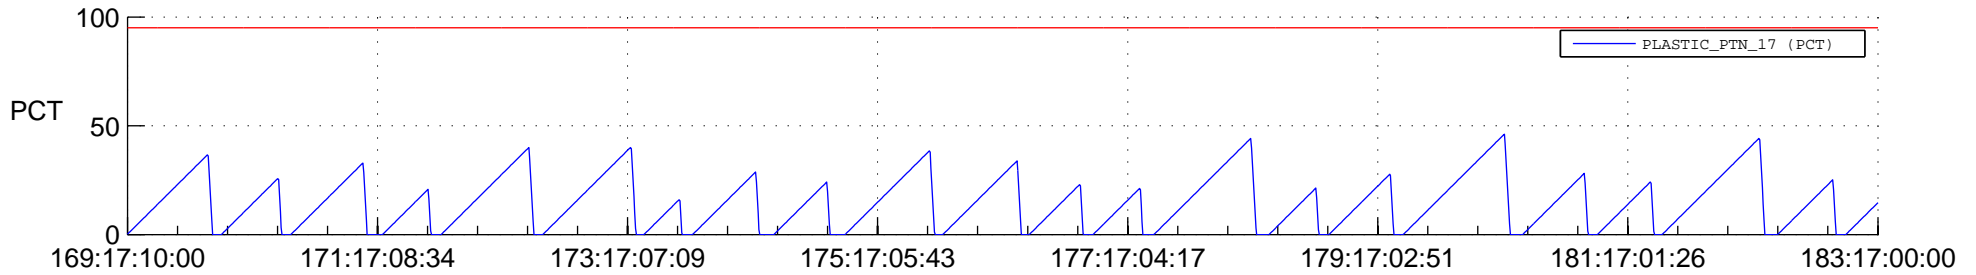

STEREO AHEAD SSR PCT Full Prediction

SWAVES_Percent_Full_Prediction

IMPACT_Percent_Full_Prediction

PLASTIC_Percent_Full_Prediction

Spacecraft_DownLink_Rate