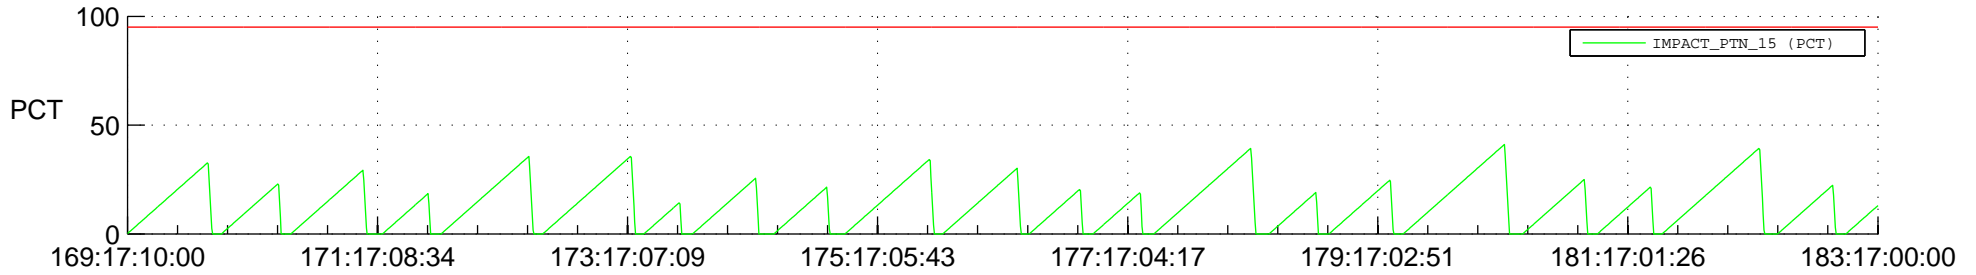

STEREO AHEAD SSR PCT Full Prediction

SWAVES_Percent_Full_Prediction

IMPACT_Percent_Full_Prediction

PLASTIC_Percent_Full_Prediction

Spacecraft_DownLink_Rate