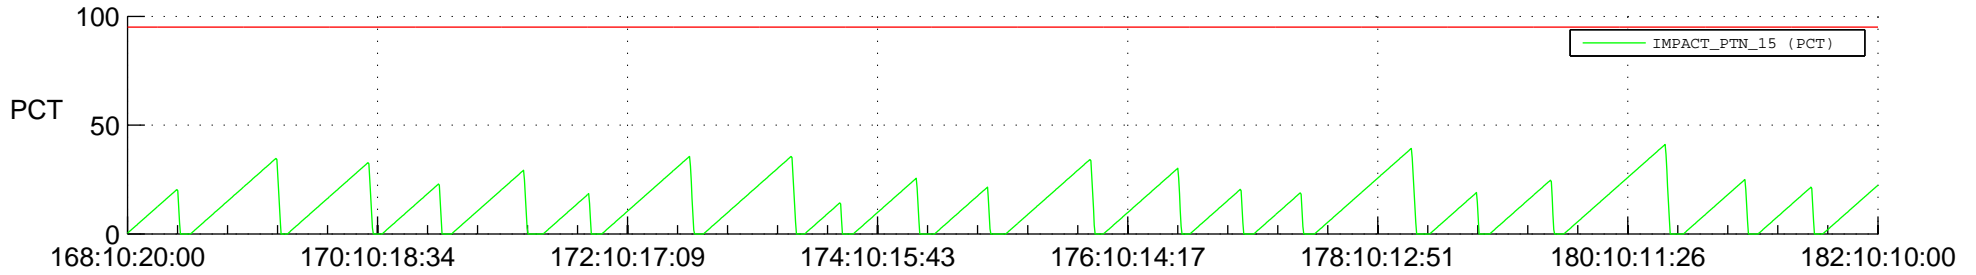

IMPACT_Percent_Full_Prediction