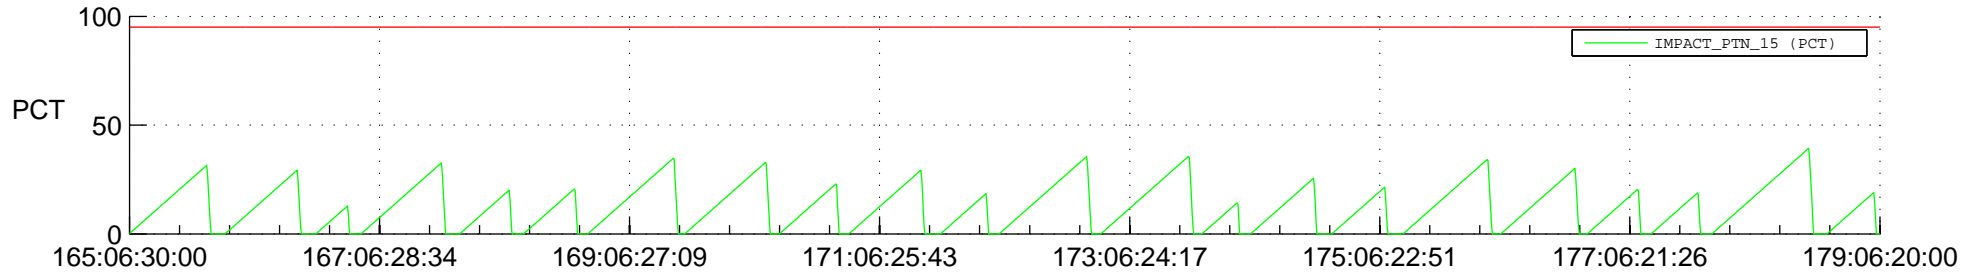

STEREO AHEAD SSR PCT Full Prediction

SWAVES_Percent_Full_Prediction

IMPACT_Percent_Full_Prediction

PLASTIC_Percent_Full_Prediction

Spacecraft_DownLink_Rate