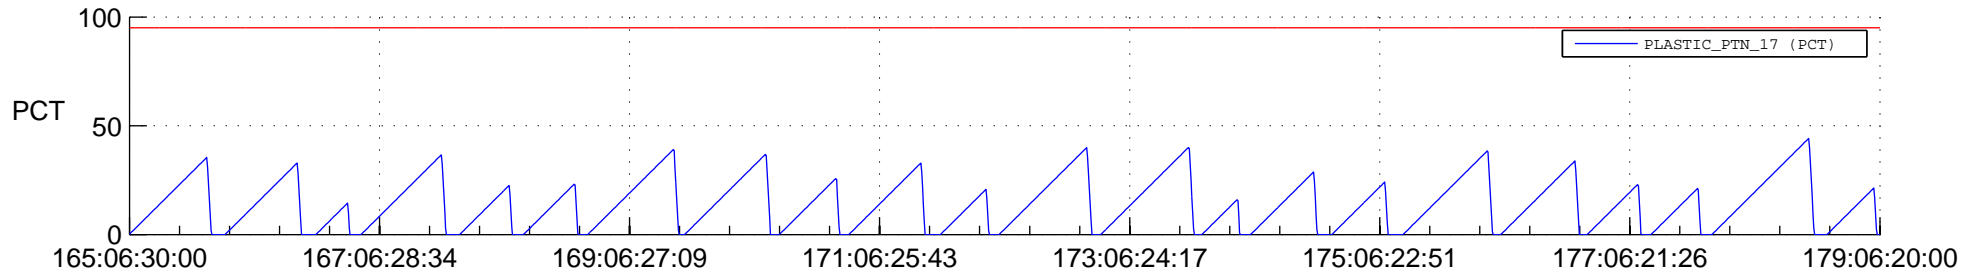

STEREO AHEAD SSR PCT Full Prediction

SWAVES_Percent_Full_Prediction

IMPACT_Percent_Full_Prediction

PLASTIC_Percent_Full_Prediction

Spacecraft_DownLink_Rate