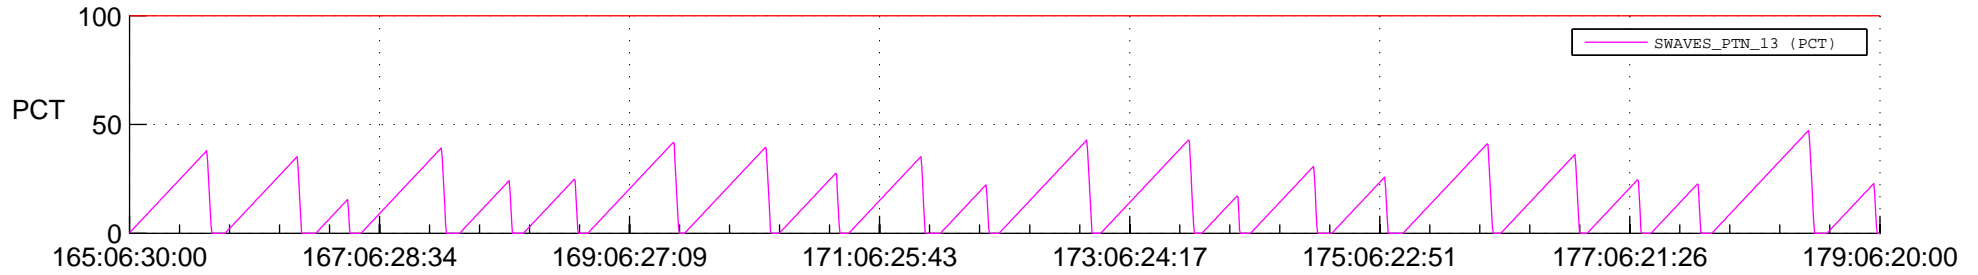

STEREO AHEAD SSR PCT Full Prediction

SWAVES_Percent_Full_Prediction

IMPACT_Percent_Full_Prediction

PLASTIC_Percent_Full_Prediction

Spacecraft_DownLink_Rate