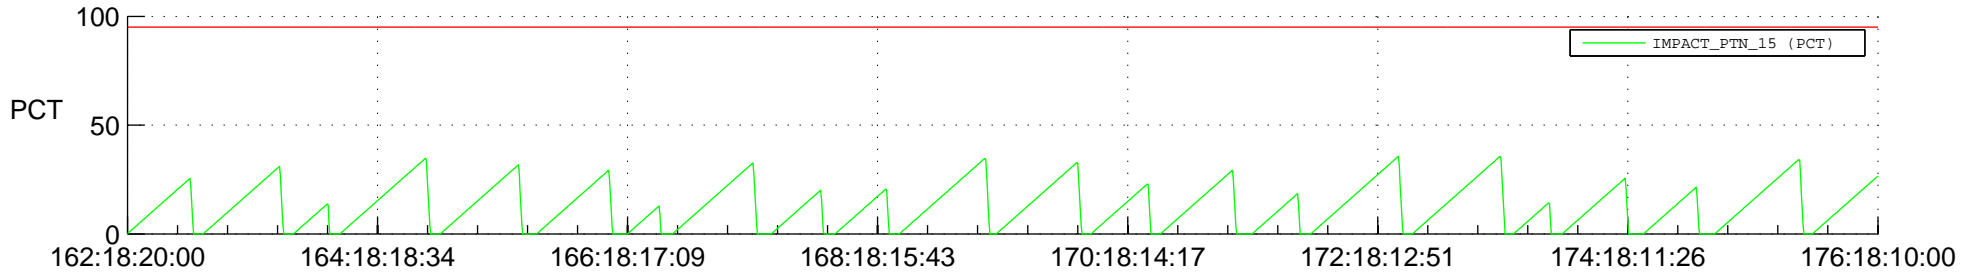

IMPACT_Percent_Full_Prediction