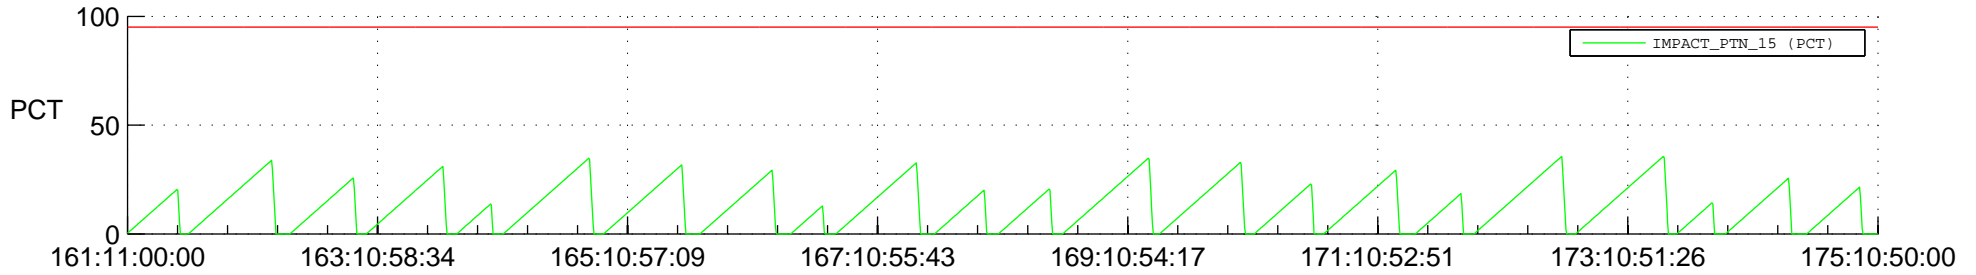

STEREO AHEAD SSR PCT Full Prediction

SWAVES_Percent_Full_Prediction

IMPACT_Percent_Full_Prediction

PLASTIC_Percent_Full_Prediction

Spacecraft_DownLink_Rate