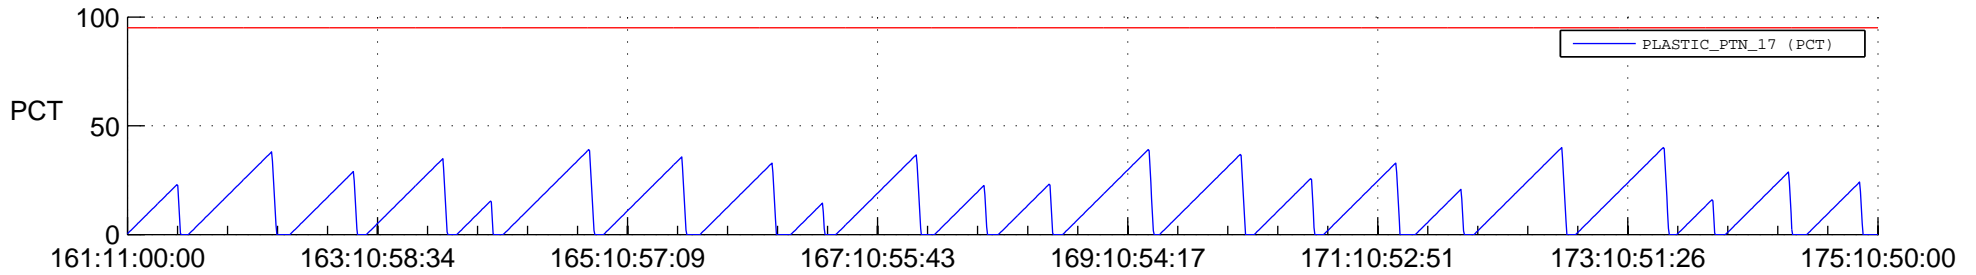

STEREO AHEAD SSR PCT Full Prediction

SWAVES_Percent_Full_Prediction

IMPACT_Percent_Full_Prediction

PLASTIC_Percent_Full_Prediction

Spacecraft_DownLink_Rate