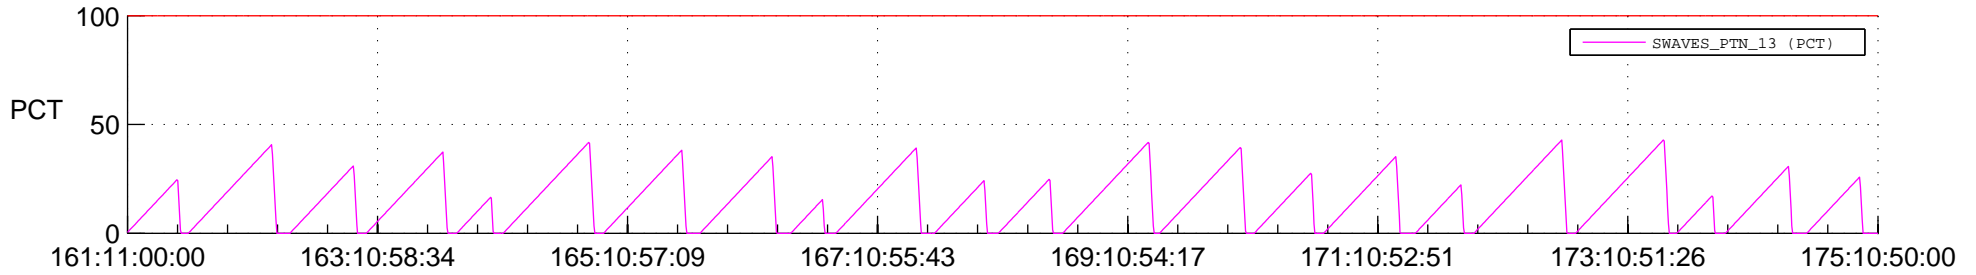

STEREO AHEAD SSR PCT Full Prediction

SWAVES_Percent_Full_Prediction

IMPACT_Percent_Full_Prediction

PLASTIC_Percent_Full_Prediction

Spacecraft_DownLink_Rate