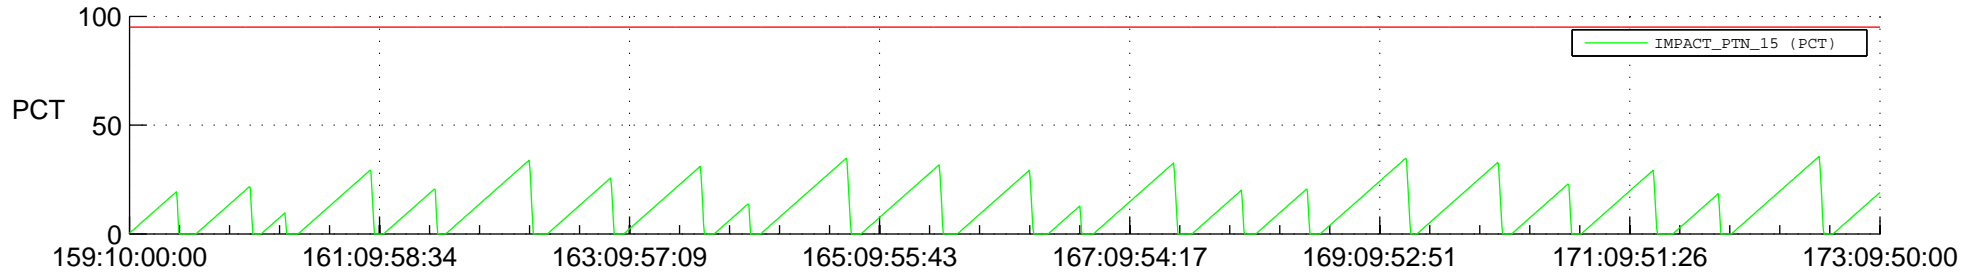

STEREO AHEAD SSR PCT Full Prediction

SWAVES_Percent_Full_Prediction

IMPACT_Percent_Full_Prediction

PLASTIC_Percent_Full_Prediction

Spacecraft_DownLink_Rate