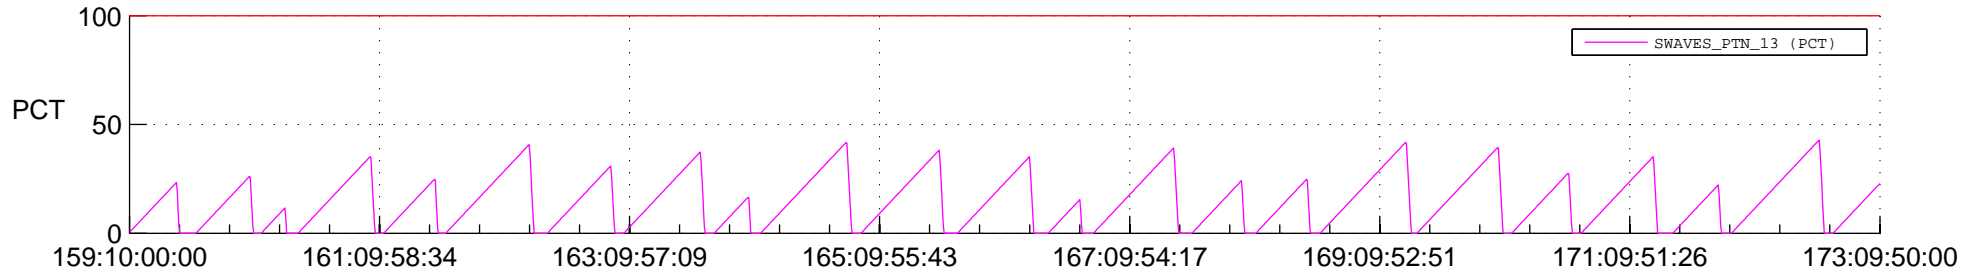

STEREO AHEAD SSR PCT Full Prediction

SWAVES_Percent_Full_Prediction

IMPACT_Percent_Full_Prediction

PLASTIC_Percent_Full_Prediction

Spacecraft_DownLink_Rate