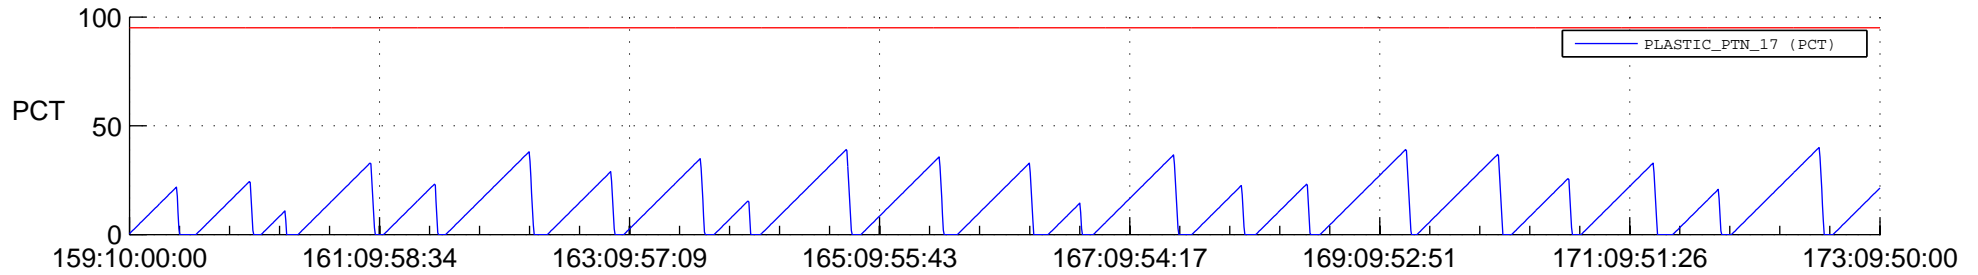

STEREO AHEAD SSR PCT Full Prediction

SWAVES_Percent_Full_Prediction

IMPACT_Percent_Full_Prediction

PLASTIC_Percent_Full_Prediction

Spacecraft_DownLink_Rate